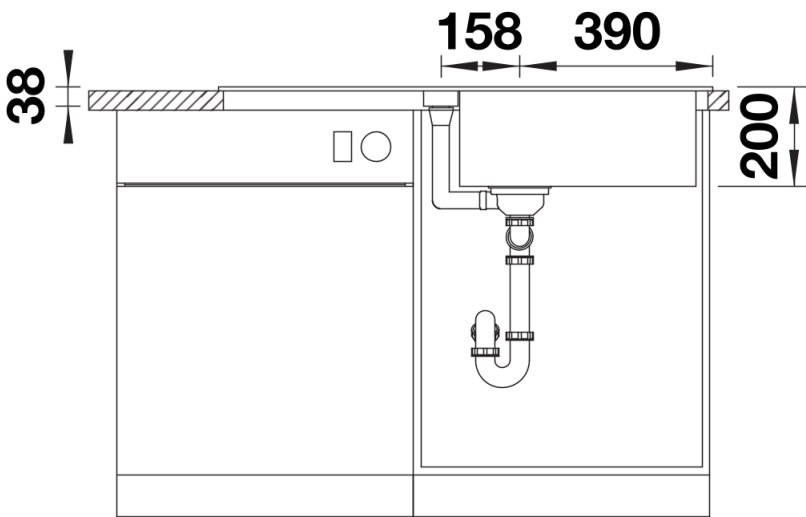

## Planning information

---

- Cut out size: 980 x 480 x R15

## Scope of supply

---

- Foldable ADIRA grid
- waste kit with space-saving pipe
- 3 ½" InFino basket strainer with rotary switch remote control

202242 - Foldable ADIRA Grid

## Details

---

Top view

Cut-out

Front view

Side view