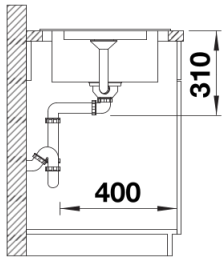

## Planning information

---

- Cut out size: 980 x 480 x R15

## Details

---

Top view

Cut-out

Front view

Side view