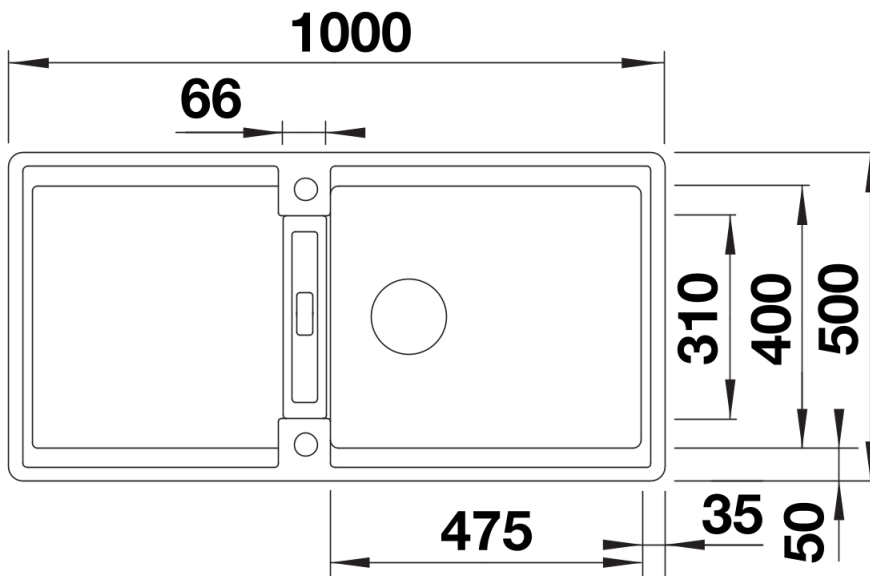

## Planning information

---

- Cut out size: 980 x 480 x R15

## Scope of supply

---

- Foldable ADIRA grid
- waste kit with space-saving pipe
- 3 ½" InFino basket strainer with rotary switch remote control

202242 - Foldable ADIRA Grid

## Details

---

Top view

Cut-out

Front view

Side view