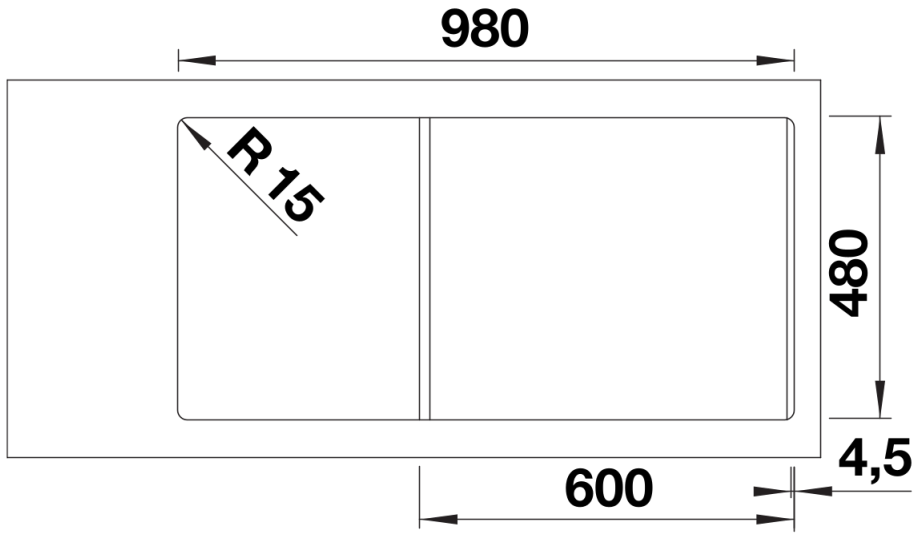

## Planning information

---

- Cut out size: 980 x 480 x R15

## Scope of supply

---

- Foldable ADIRA grid
- waste kit with space-saving pipe
- 3 ½" InFino basket strainer with rotary switch remote control

202242 - Foldable ADIRA Grid

## Details

---

Top view

Cut-out

Front view

Side view