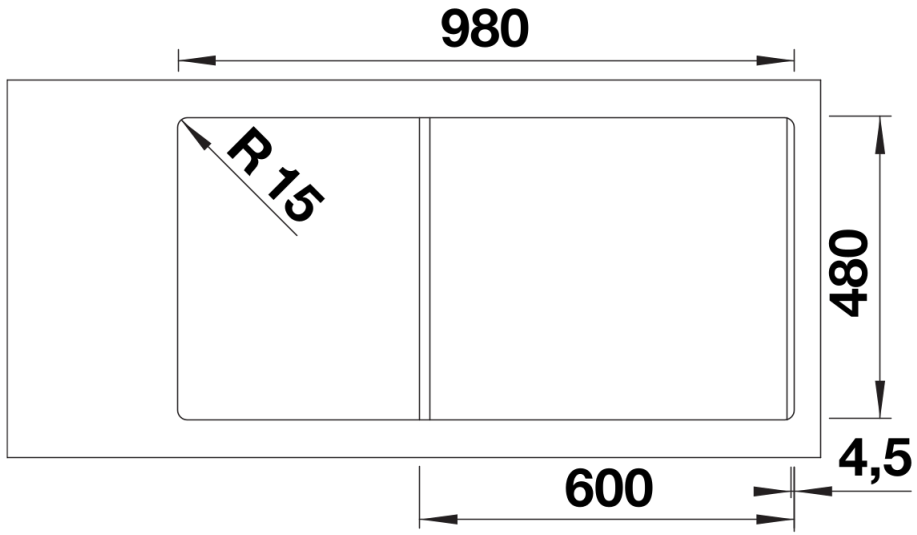

Colours

SILGRANIT tartufo

Available colours:

- black
- anthracite
- rock grey
- volcano grey
- white
- soft white
- tartufo
- coffee

Planning information

- Cut out size: 980 x 480 x R15

Scope of supply

- Foldable ADIRA grid
- waste kit with space-saving pipe
- 3 ½" InFino basket strainer with rotary switch remote control

202242 - Foldable ADIRA Grid

Details

Top view

Cut-out

Front view

Side view