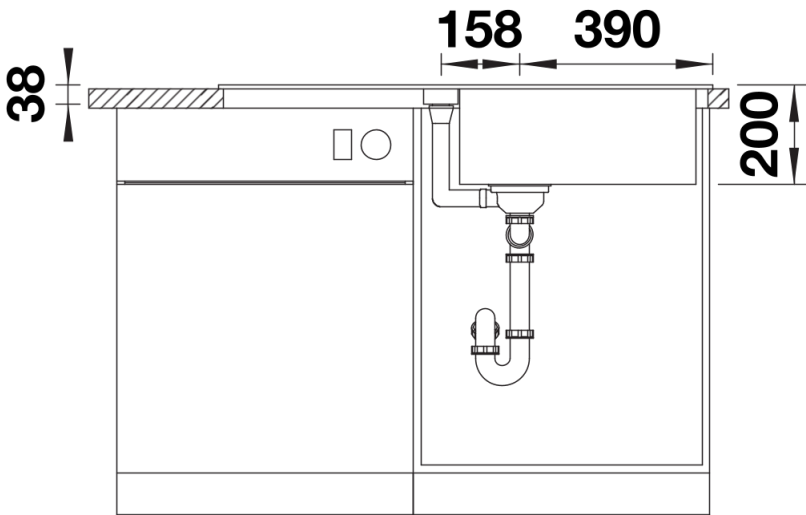

Colours

SILGRANIT tartufo

Available colours:

- black
- anthracite
- rock grey
- volcano grey
- white
- soft white
- tartufo
- coffee

Planning information

- Cut out size: 980 x 480 x R15

Scope of supply

- Foldable ADIRA grid
- waste kit with space-saving pipe
- 3 ½" InFino basket strainer with rotary switch remote control

202242 - Foldable ADIRA Grid

Details

Top view

Cut-out

Front view

Side view