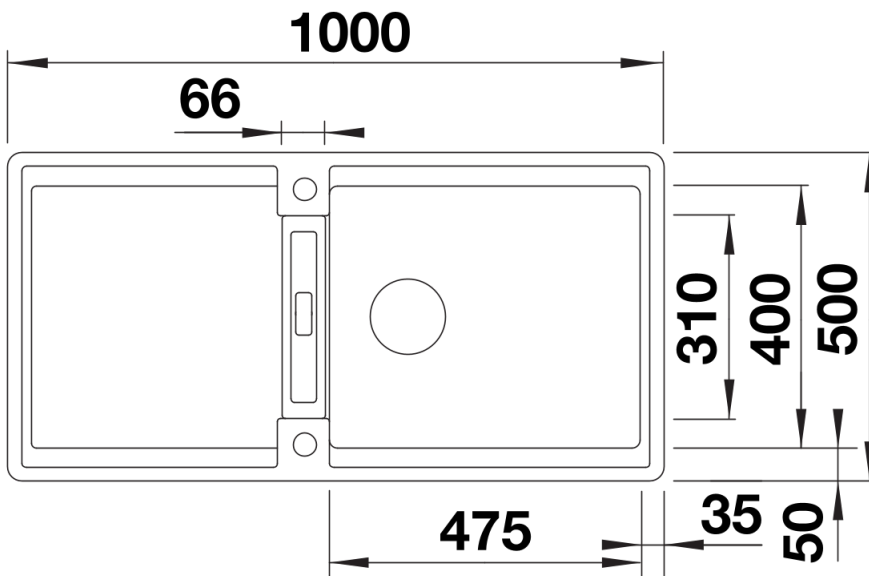

Colours

SILGRANIT tartufo

Available colours:

- black
- anthracite
- rock grey
- volcano grey
- white
- soft white
- tartufo
- coffee

Planning information

- Cut out size: 980 x 480 x R15

Scope of supply

- Foldable ADIRA grid
- waste kit with space-saving pipe
- 3 ½" InFino basket strainer with rotary switch remote control

202242 - Foldable ADIRA Grid

Details

Top view

Cut-out

Front view

Side view