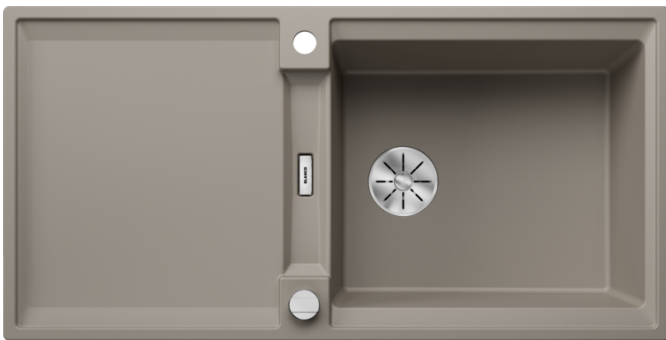

Product information sheet ADIRA XL 6 S

Item no. 527623

Benefits

- Modern sink in beautiful Silgranit colours with extended functionality
- High level of comfort due to large bowl and elegant draining board
- The multi-functional ADIRA grid is included and can be used to create a top level on either the bowl or drainer
- Can be installed reversibly

Colours

SILGRANIT tartufo

Available colours:

- black
- anthracite
- rock grey
- volcano grey
- white
- soft white
- tartufo
- coffee

Planning information

- Cut out size: 980 x 480 x R15

Scope of supply

- Foldable ADIRA grid
- waste kit with space-saving pipe
- 3 ½" InFino basket strainer with rotary switch remote control