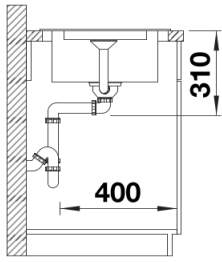

Colours

SILGRANIT tartufo

Available colours:

- black
- anthracite
- rock grey
- volcano grey
- white
- soft white
- tartufo
- coffee

Planning information

- Cut out size: 980 x 480 x R15

Scope of supply

- Foldable ADIRA grid
- waste kit with space-saving pipe
- 3 ½" InFino basket strainer with rotary switch remote control

202242 - Foldable ADIRA Grid

Details

Top view

Cut-out

Front view

Side view