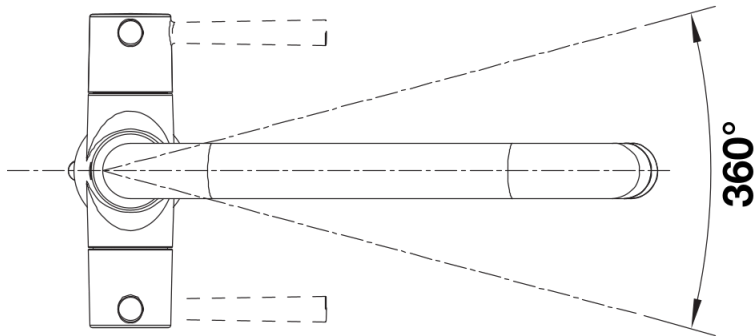

Product information sheet JAX

Item no. 527527

Benefits

- Modern timeless design
- High arch spout
- Stylish J shaped spout
- Available in both Chrome, PVD steel and Black matt

Colours

Available colours:

black matt

Special colours black matt

Scope of supply

- Twin lever monobloc mixer tap
- WRAS approved fitting
- High arch spout
- Stylish J shaped spout
- Ceramic disc controls
- ½" flexible connector pipes, 700 mm long
- Suitable for low pressure gravity and pressure systems max 5.0 bar, min 0.3 bar

Details

Swivel range

Side view