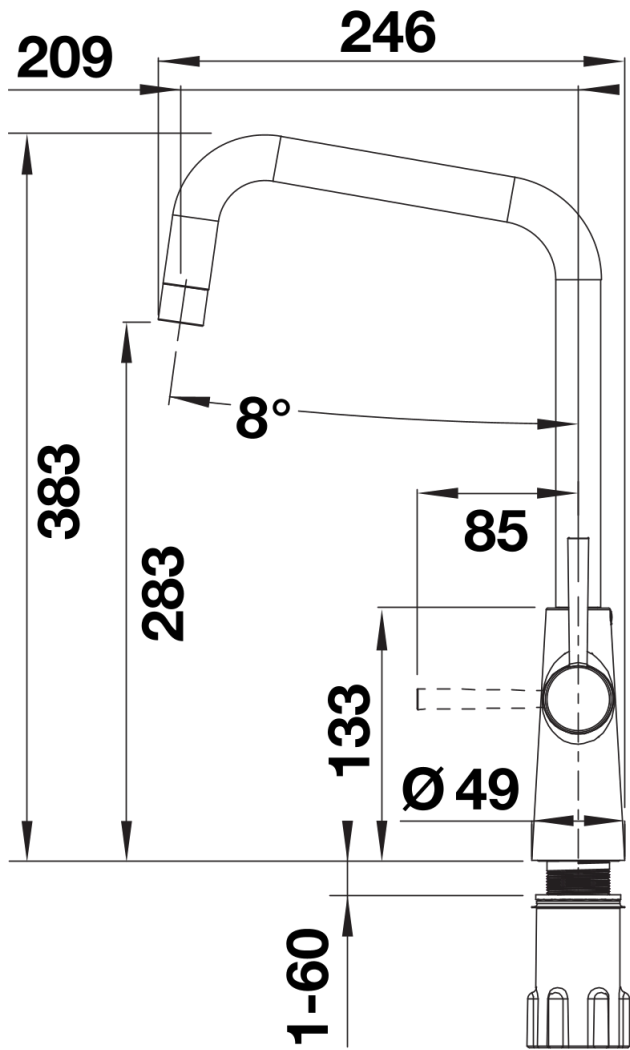

Special colours black matt

Scope of supply

- Twin lever monobloc mixer tap
- WRAS approved fitting
- High arch spout
- Stylish J shaped spout
- Ceramic disc controls
- ½" flexible connector pipes, 700 mm long
- Suitable for low pressure gravity and pressure systems max 5.0 bar, min 0.3 bar

Details

Swivel range

Side view