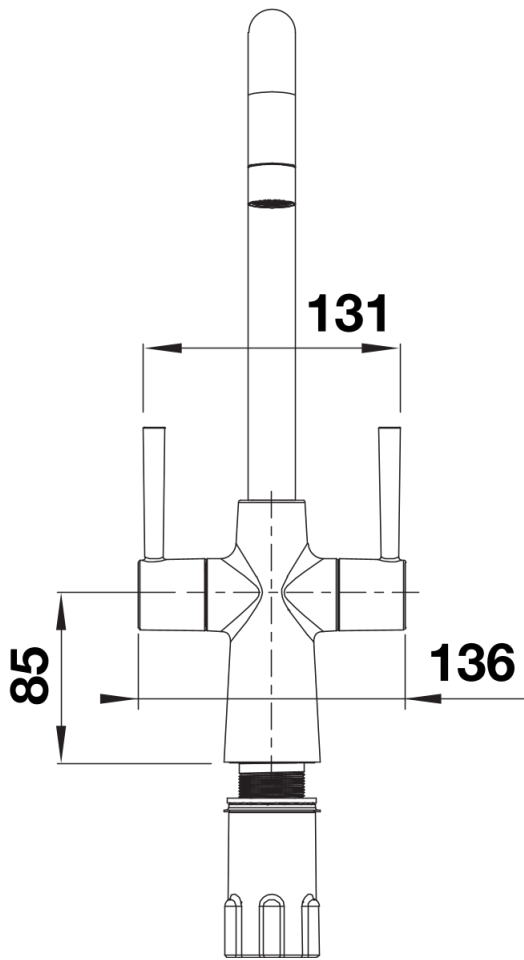

Special colours black matt

Scope of supply

- Twin lever monobloc mixer tap
- WRAS approved fitting
- High arch spout
- Stylish J shaped spout
- Ceramic disc controls
- ½" flexible connector pipes, 700 mm long
- Suitable for low pressure gravity and pressure systems max 5.0 bar, min 0.3 bar

Details

Swivel range

Side view