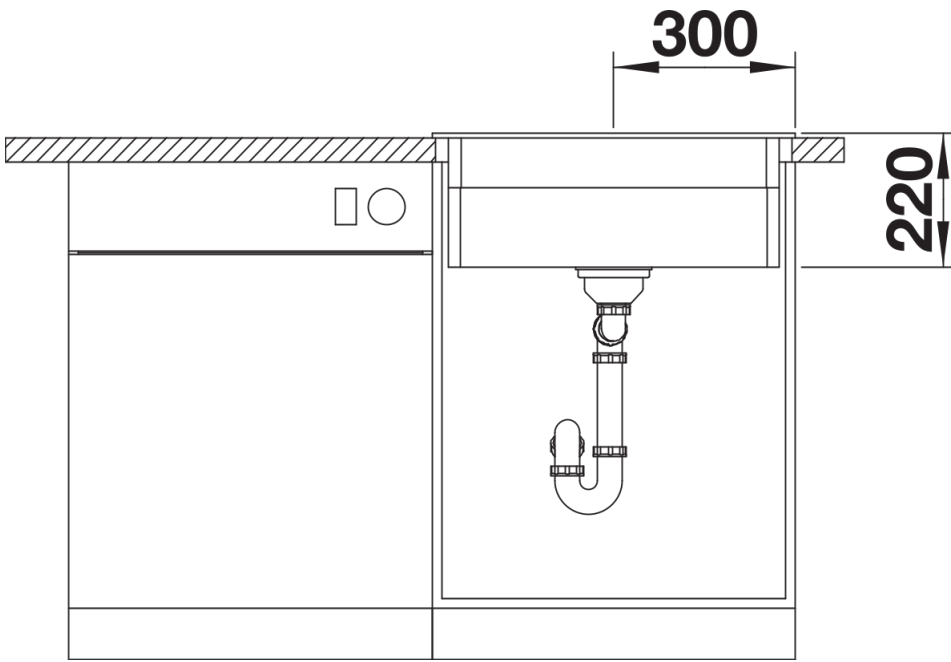

Product information sheet ETAGON 6 for Coloured Components

Item no. 527746

Benefits

- Integrated step creates an additional functional level
- Clever system concept with versatile ETAGON rails
- Installation from above, with elegant, low-profile rim and continuous tap ledge
- High quality features with the covered C-overflow and InFino drain system – elegantly integrated and easy-care
- Maximum colour flexibility by choosing complementing waste fitting set in satin gold, black matt, satin dark steel or satin platinum metal finishes
- Waste and coloured components - needs to be ordered separately

Scope of supply

- 2 x ETAGON rails in stainless steel

234164 - 2 x ETAGON rails

Details

Top view

Cut-out

Front view

Side view