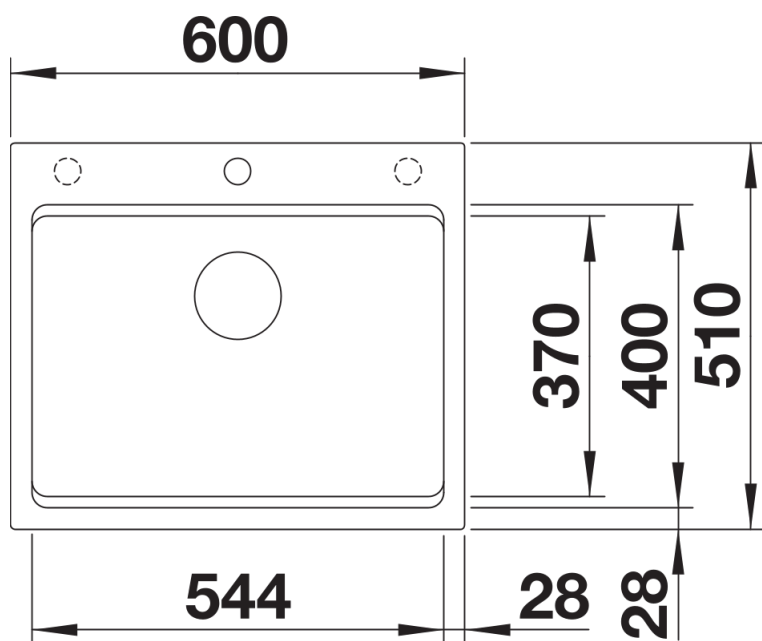

Product information sheet ETAGON 6 for Coloured Components

Item no. 527746

Benefits

- Integrated step creates an additional functional level
- Clever system concept with versatile ETAGON rails
- Installation from above, with elegant, low-profile rim and continuous tap ledge
- High quality features with the covered C-overflow and InFino drain system – elegantly integrated and easy-care
- Maximum colour flexibility by choosing complementing waste fitting set in satin gold, black matt, satin dark steel or satin platinum metal finishes
- Waste and coloured components - needs to be ordered separately

Scope of supply

- 2 x ETAGON rails in stainless steel

234164 - 2 x ETAGON rails

Details

Top view

Cut-out

Front view

Side view