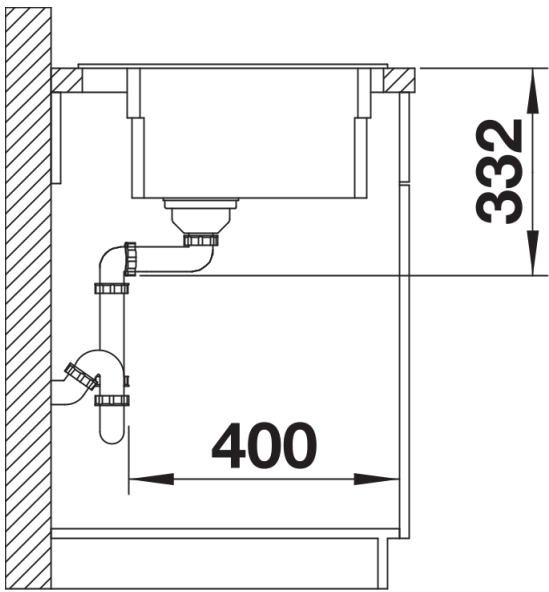

Scope of supply

- 2 x ETAGON rails in stainless steel
- fixing kit

234164 - 2 x ETAGON rails

Details

Top view

Cut-out

Front view

Side view