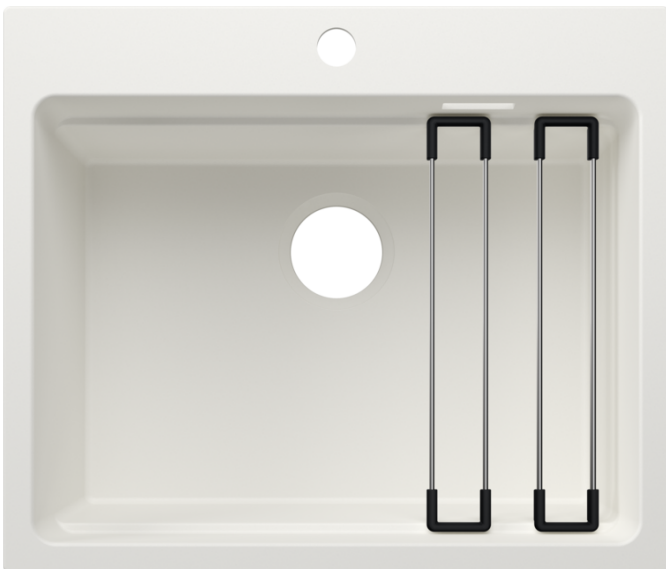

Product information sheet ETAGON 6 for Coloured Components

Item no. 527751

Benefits

- Ingenious rails for smooth multitasking. Our innovative flagship sink family
- Gain separate working levels with the clever ETAGON rails
- Elegant InFino strainer for swift water drainage and sink drying
- Maximum colour flexibility by choosing complementing waste fitting set in satin gold, black matt, satin dark steel or satin platinum metal finishes - to be ordered with separate article number

Colours

Available colours:

- black
- anthracite
- rock grey
- volcano grey
- white
- soft white
- tartufo
- coffee

SILGRANIT white

Planning information

- Note: Drainage components must be ordered separately.

Scope of supply

- 2 x ETAGON rails in stainless steel
- fixing kit

234164 - 2 x ETAGON rails

Details

Top view

Cut-out

Front view

Side view