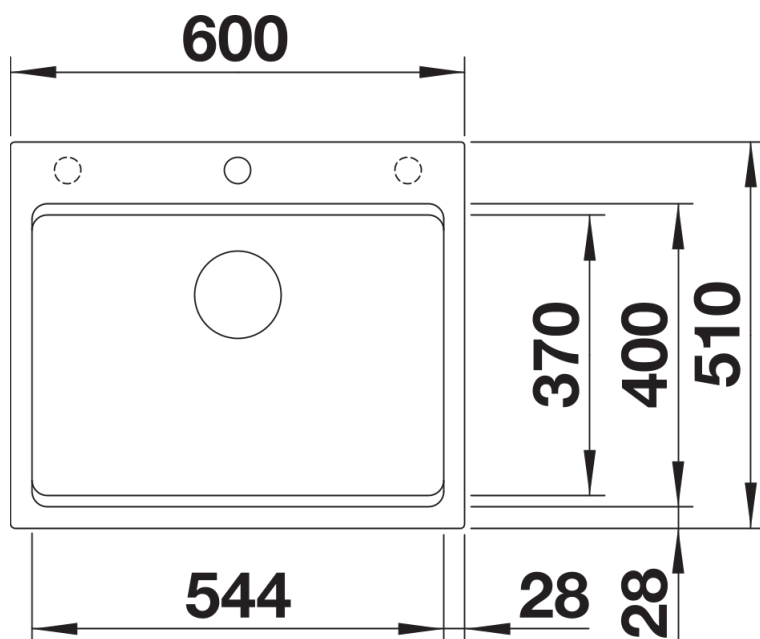

Scope of supply

- 2 x ETAGON rails in stainless steel
- fixing kit

234164 - 2 x ETAGON rails

Details

Top view

Cut-out

Front view

Side view