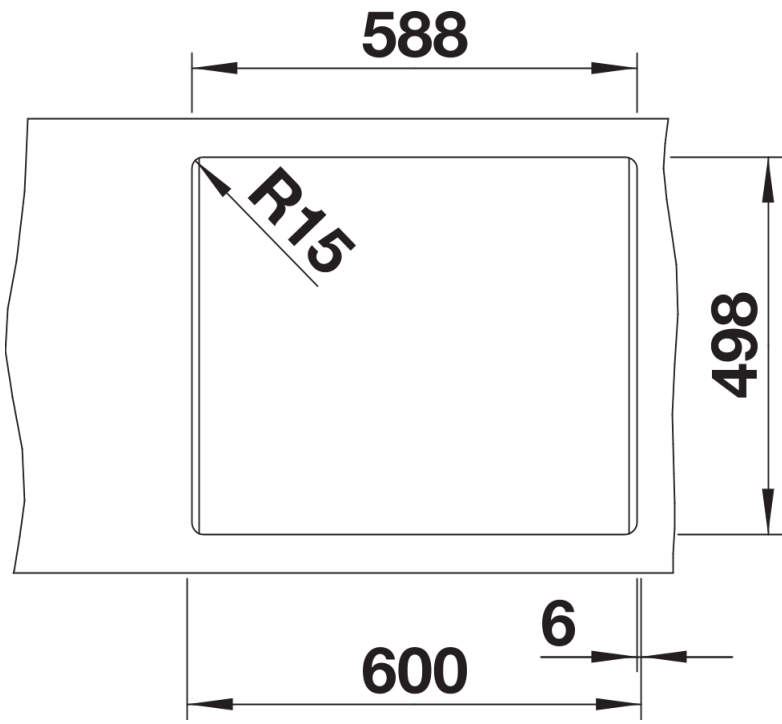

Scope of supply

- 2 x ETAGON rails in stainless steel
- fixing kit

234164 - 2 x ETAGON rails

Details

Top view

Cut-out

Front view

Side view