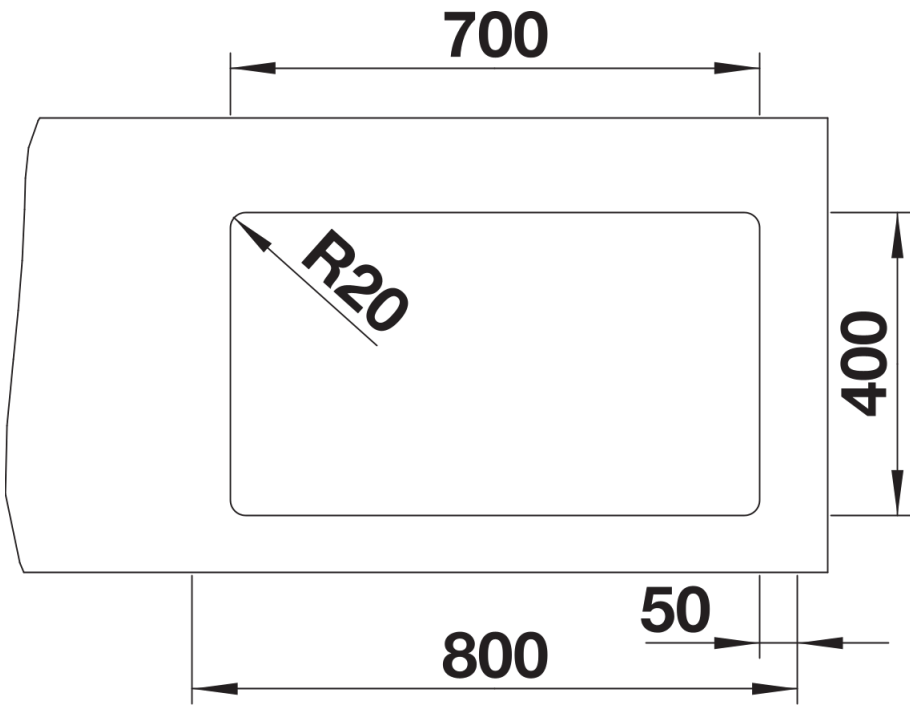

Scope of supply

- 2 x ETAGON rails in stainless steel
- fixing kit

234164 -

Details

Top view

Cut-out

Front view

Side view