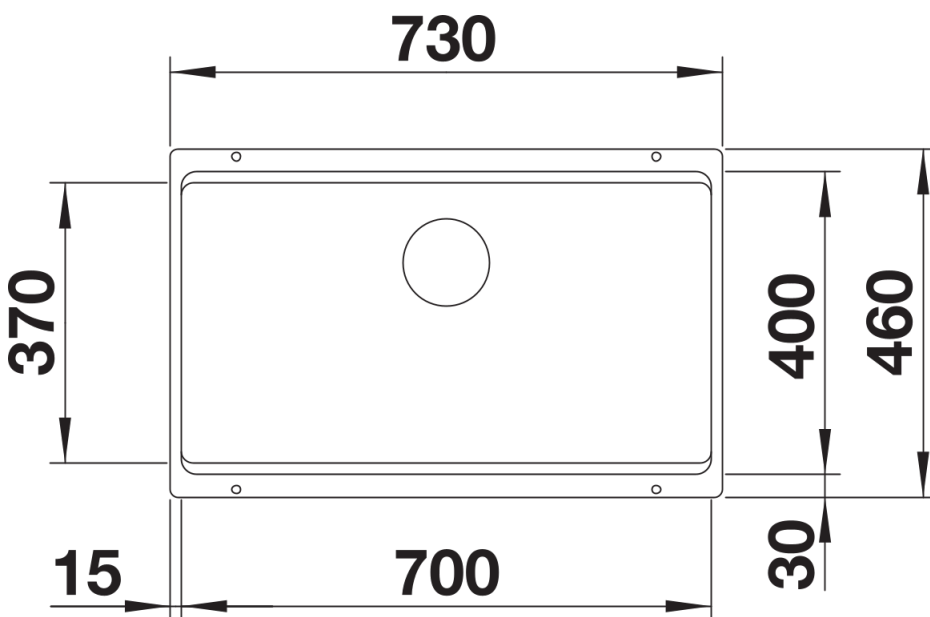

Scope of supply

- 2 x ETAGON rails in stainless steel
- fixing kit

234164 -

Details

Top view

Cut-out

Front view

Side view