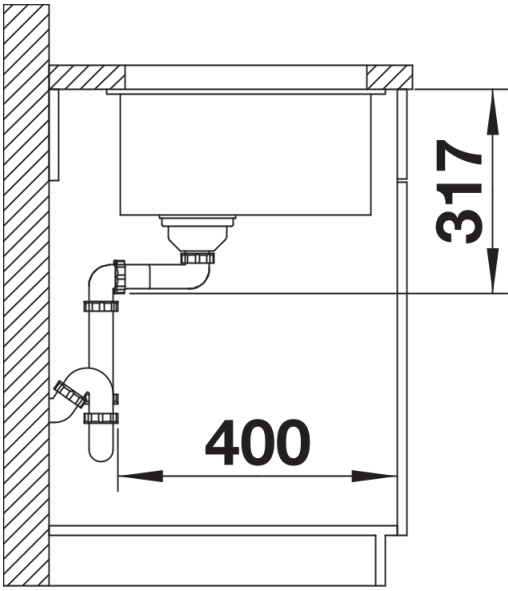

Scope of supply

- 2 x ETAGON rails in stainless steel
- fixing kit

234164 -

Details

Top view

Cut-out

Front view

Side view