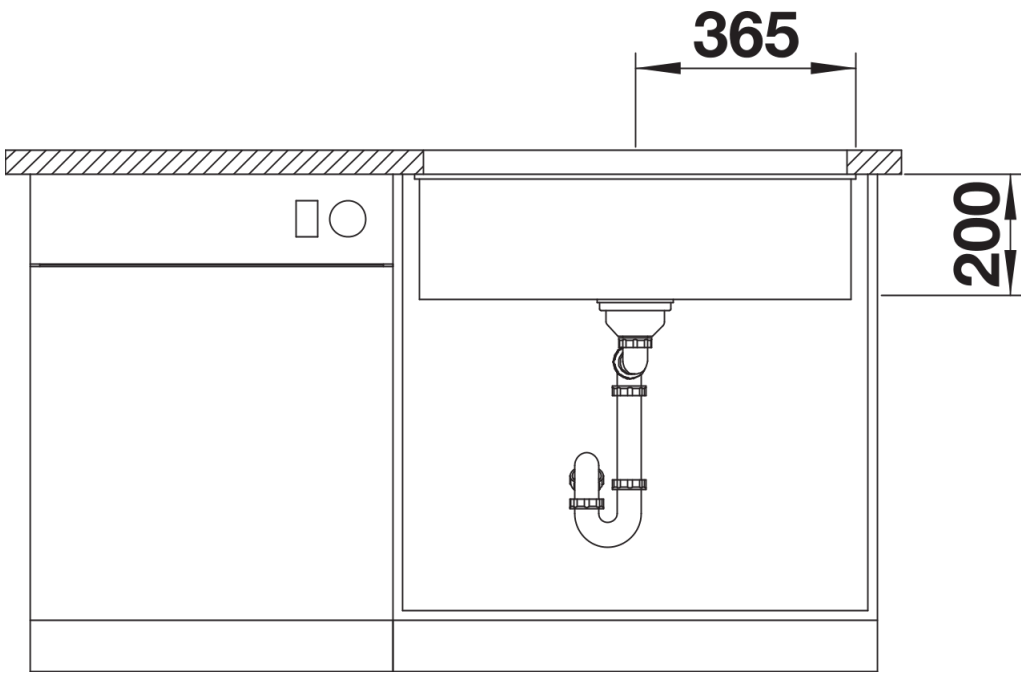

Scope of supply

- 2 x ETAGON rails in stainless steel
- fixing kit

234164 -

Details

Top view

Cut-out

Front view

Side view