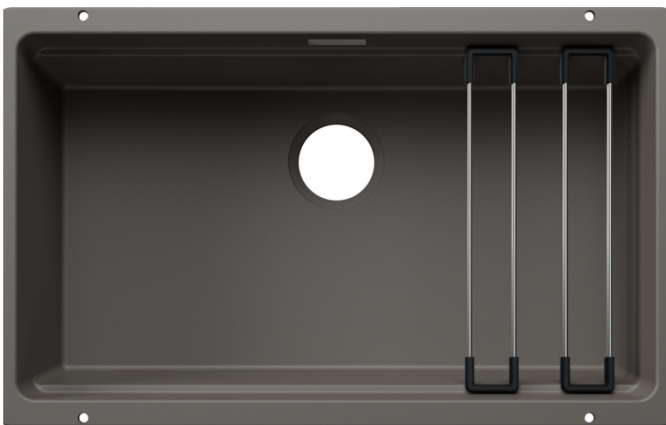

Product information sheet ETAGON 700-U for Coloured Components

Item no. 527763

Benefits

- Ingenious rails for smooth multitasking. Our innovative flagship sink family
- Gain separate working levels with the clever ETAGON rails
- Fill cookware without having to hold or rest pans in a wet sink
- Soak baking trays while still using the top half of the bowl
- Elegant InFino strainer for swift water drainage and sink drying
- Pair with a BLANCO Unit drink system to effortlessly fill pots and glasses using the ETAGON rails
- Maximum colour flexibility by choosing complementing waste fitting set in satin gold, black matt, satin dark steel or satin platinum metal finishes - to be ordered with separate article number

Colours

Available colours:

- black
- anthracite
- rock grey
- volcano grey
- white
- soft white
- tartufo
- coffee

SILGRANIT volcano grey

Planning information

- Note: Drainage components must be ordered separately.

Scope of supply

- 2 x ETAGON rails in stainless steel
- fixing kit

234164 -

Details

Top view

Cut-out

Front view

Side view