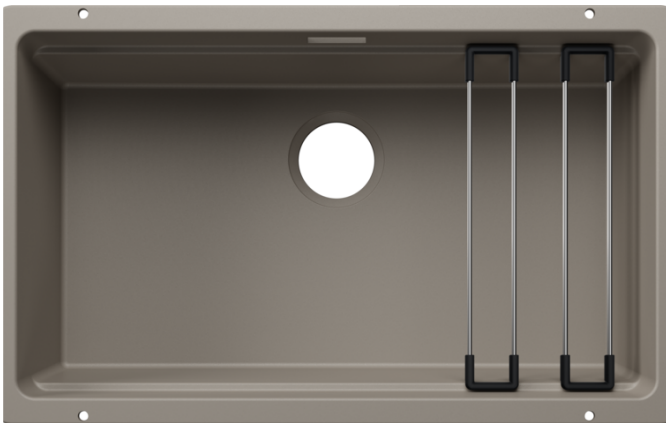

Product information sheet ETAGON 700-U for Coloured Components

Item no. 527769

Benefits

- Ingenious rails for smooth multitasking. Our innovative flagship sink family
- Gain separate working levels with the clever ETAGON rails
- Elegant InFino strainer for swift water drainage and sink drying
- Maximum colour flexibility by choosing complementing waste fitting set in satin gold, black matt, satin dark steel or satin platinum metal finishes - to be ordered with separate article number

Colours

Available colours:

- black
- anthracite
- rock grey
- volcano grey
- white
- soft white
- tartufo
- coffee

SILGRANIT tartufo

Planning information

- Note: Drainage components must be ordered separately.

Scope of supply

- 2 x ETAGON rails in stainless steel
- fixing kit

234164 - 2 x ETAGON rails

Details

Top view

Cut-out

Front view

Side view