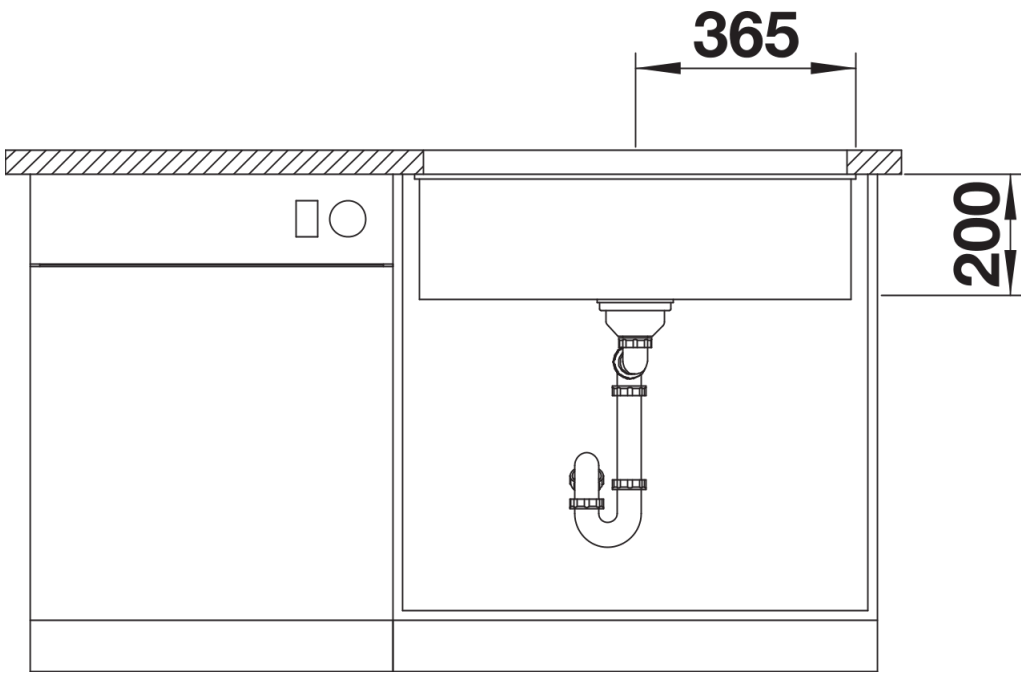

Product information sheet ETAGON 700-U for Coloured Components

Item no. 527769

Benefits

- Ingenious rails for smooth multitasking. Our innovative flagship sink family
- Gain separate working levels with the clever ETAGON rails
- Elegant InFino strainer for swift water drainage and sink drying
- Maximum colour flexibility by choosing complementing waste fitting set in satin gold, black matt, satin dark steel or satin platinum metal finishes - to be ordered with separate article number

Scope of supply

- 2 x ETAGON rails in stainless steel
- fixing kit

234164 - 2 x ETAGON rails

Details

Top view

Cut-out

Front view

Side view