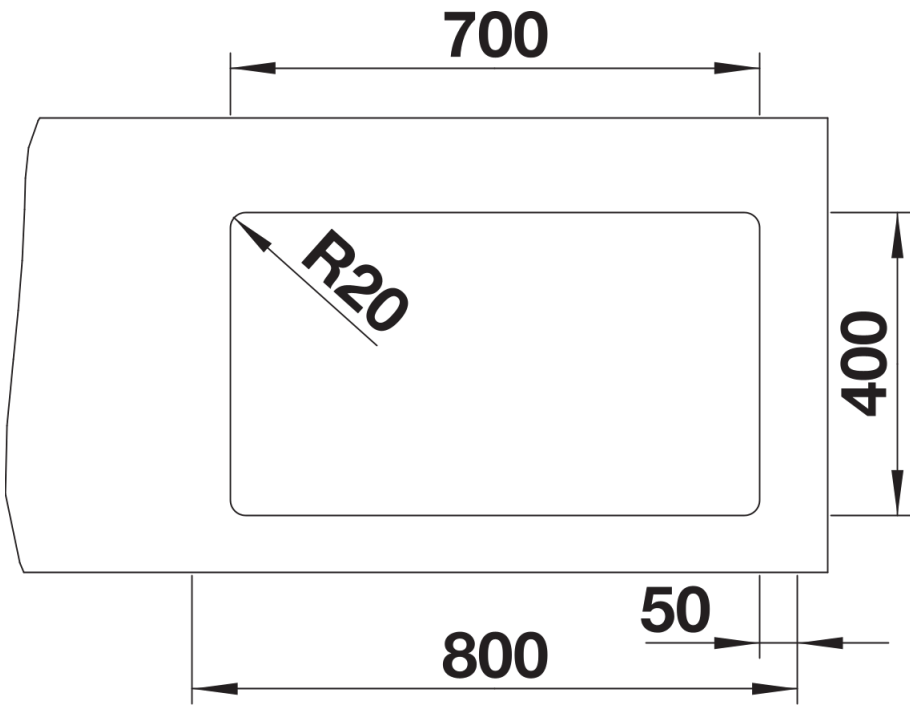

Scope of supply

- 2 x ETAGON rails in stainless steel
- fixing kit

234164 - 2 x ETAGON rails

Details

Top view

Cut-out

Front view

Side view