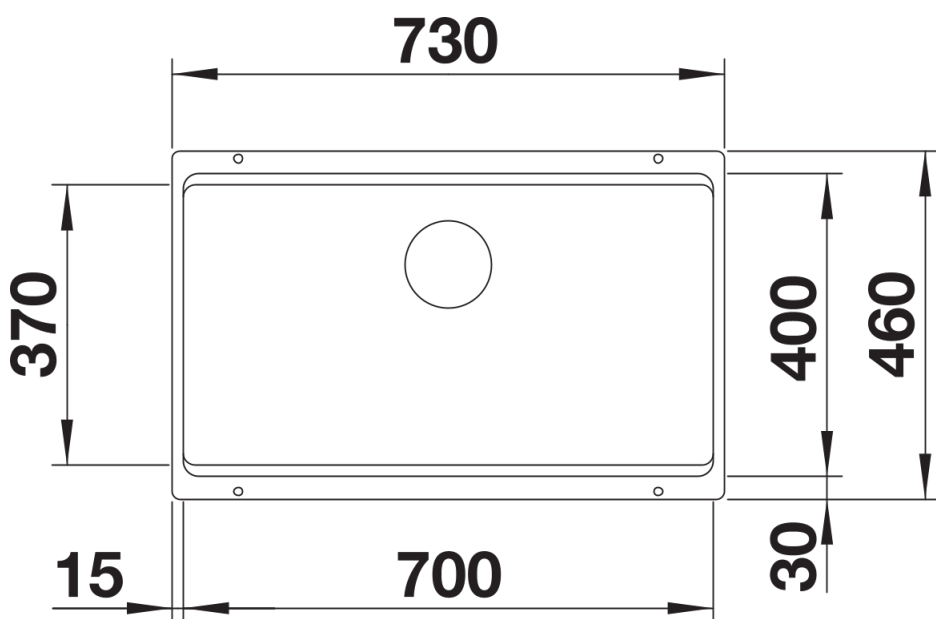

Scope of supply

- 2 x ETAGON rails in stainless steel
- fixing kit

234164 - 2 x ETAGON rails

Details

Top view

Cut-out

Front view

Side view