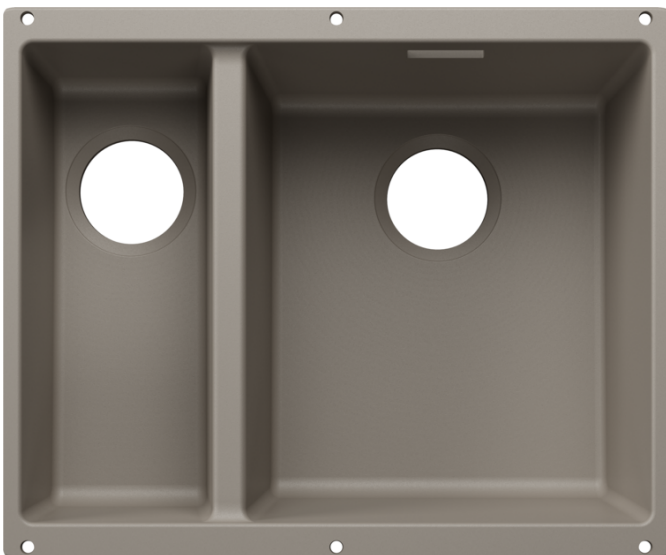

Product information sheet SUBLINE 340/160-U for Coloured Components

Item no. 527817

Benefits

- Undermount bowl for discerning demands on design
- Timelessly elegant, contoured bowl design
- High quality features with covered C-overflow and InFino drain system – elegantly integrated and easy-care
- Maximum colour flexibility by choosing complementing waste fitting set in satin gold, black matt, satin dark steel or satin platinum metal finishes
- Waste and coloured components set - needs to be ordered separately

Colours

Available colours:

- black
- anthracite
- rock grey
- volcano grey
- white
- soft white
- tartufo
- coffee

SILGRANIT tartufo

Planning information

- Cut out radius: 10 mm
- Note: Drainage components must be ordered separately.

Scope of supply

- Fixing kit

Details

Top view

Cut-out

Front view

Side view