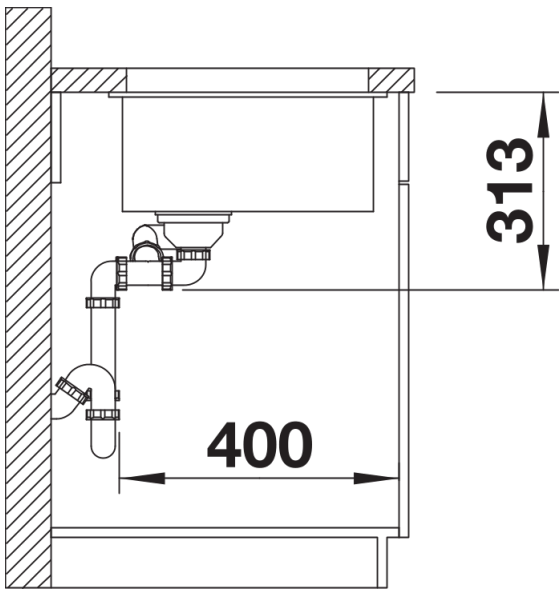

Colours

Available colours:

- black
- anthracite
- rock grey
- volcano grey
- white
- soft white
- tartufo
- coffee

SILGRANIT tartufo

Planning information

- Cut out radius: 10 mm
- Note: Drainage components must be ordered separately.

Scope of supply

- Fixing kit

Details

Top view

Cut-out

Front view

Side view