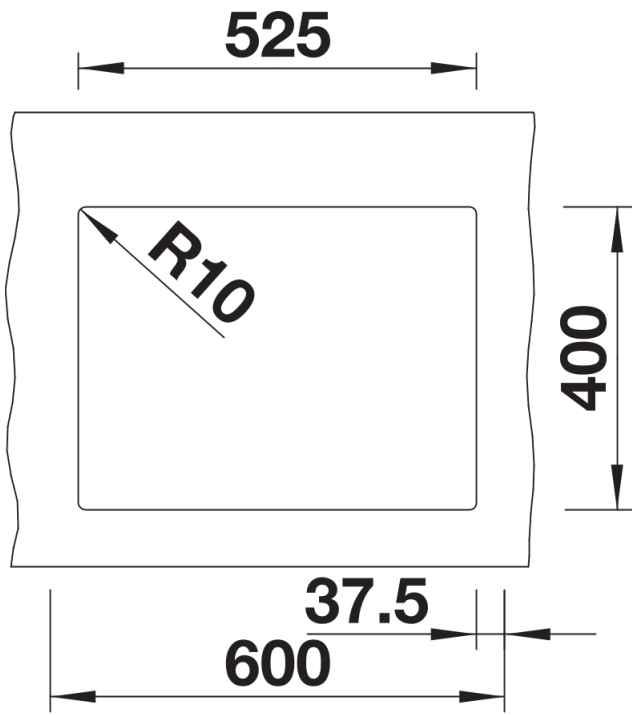

Product information sheet SUBLINE 340/160-U for Coloured Components

Item no. 527817

Benefits

- Undermount bowl for discerning demands on design
- Timelessly elegant, contoured bowl design
- High quality features with covered C-overflow and InFino drain system – elegantly integrated and easy-care
- Maximum colour flexibility by choosing complementing waste fitting set in satin gold, black matt, satin dark steel or satin platinum metal finishes
- Waste and coloured components set - needs to be ordered separately

Colours

Available colours:

- black
- anthracite
- rock grey
- volcano grey
- white
- soft white
- tartufo
- coffee

SILGRANIT tartufo

Planning information

- Cut out radius: 10 mm
- Note: Drainage components must be ordered separately.

Scope of supply

- Fixing kit

Details

Top view

Cut-out

Front view

Side view