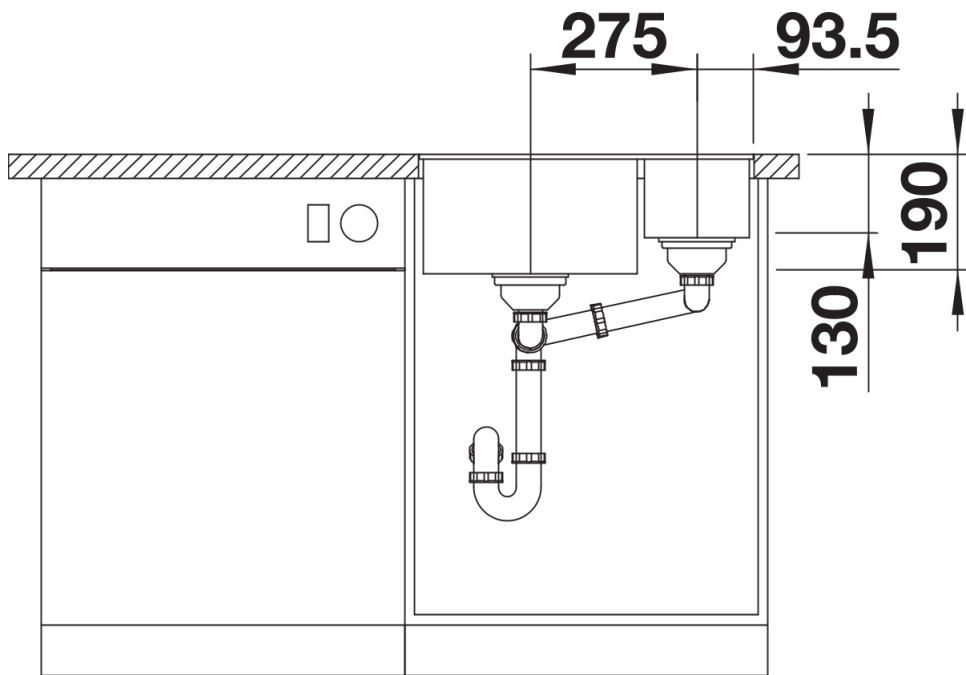

Product information sheet SUBLINE 340/160-U for Coloured Components

Item no. 527817

Benefits

- Undermount bowl for discerning demands on design
- Timelessly elegant, contoured bowl design
- High quality features with covered C-overflow and InFino drain system – elegantly integrated and easy-care
- Maximum colour flexibility by choosing complementing waste fitting set in satin gold, black matt, satin dark steel or satin platinum metal finishes
- Waste and coloured components set - needs to be ordered separately

Colours

Available colours:

- black
- anthracite
- rock grey
- volcano grey
- white
- soft white
- tartufo
- coffee

SILGRANIT tartufo

Planning information

- Cut out radius: 10 mm
- Note: Drainage components must be ordered separately.

Scope of supply

- Fixing kit

Details

Top view

Cut-out

Front view

Side view