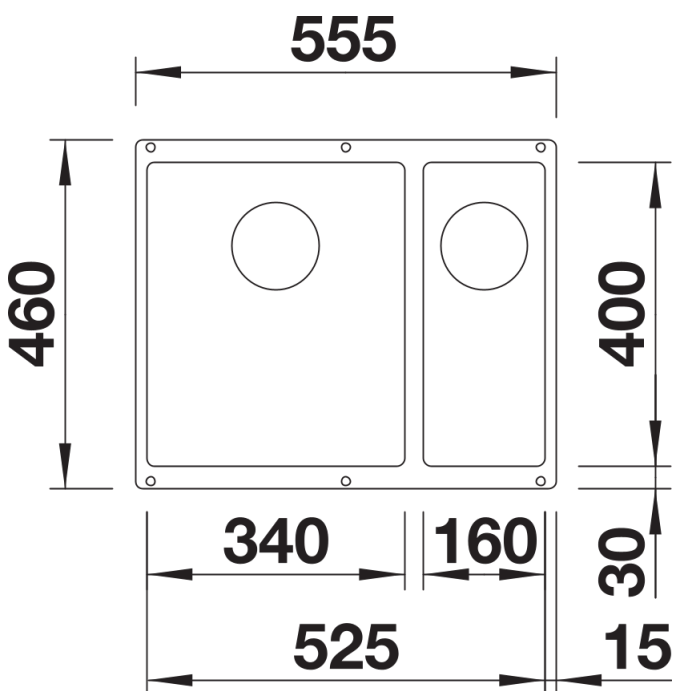

Colours

Available colours:

- black
- anthracite
- rock grey
- volcano grey
- white
- soft white
- tartufo
- coffee

SILGRANIT tartufo

Planning information

- Cut out radius: 10 mm
- Note: Drainage components must be ordered separately.

Scope of supply

- Fixing kit

Details

Top view

Cut-out

Front view

Side view