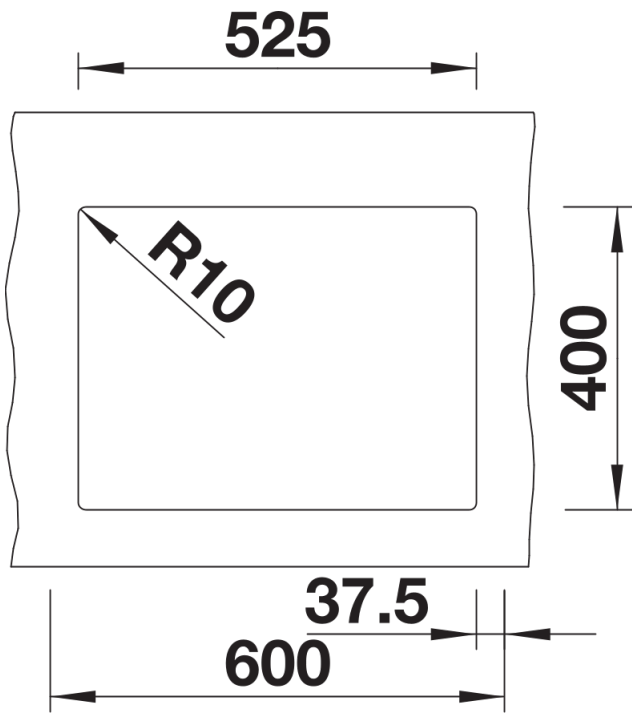

Product information sheet SUBLINE 340/160-U for Coloured Components

Item no. 527818

Benefits

- Undermount bowl for discerning demands on design
- Timelessly elegant, contoured bowl design
- High quality features with covered C-overflow and InFino drain system – elegantly integrated and easy-care
- Maximum colour flexibility by choosing complementing waste fitting set in satin gold, black matt, satin dark steel or satin platinum metal finishes
- Waste and coloured components set - needs to be ordered separately

Colours

Available colours:

- black
- anthracite
- rock grey
- volcano grey
- white
- soft white
- tartufo
- coffee

SILGRANIT black

Planning information

- Cut out radius: 10 mm
- Note: Drainage components must be ordered separately.

Scope of supply

- Fixing kit

Details

Top view

Cut-out

Front view

Side view