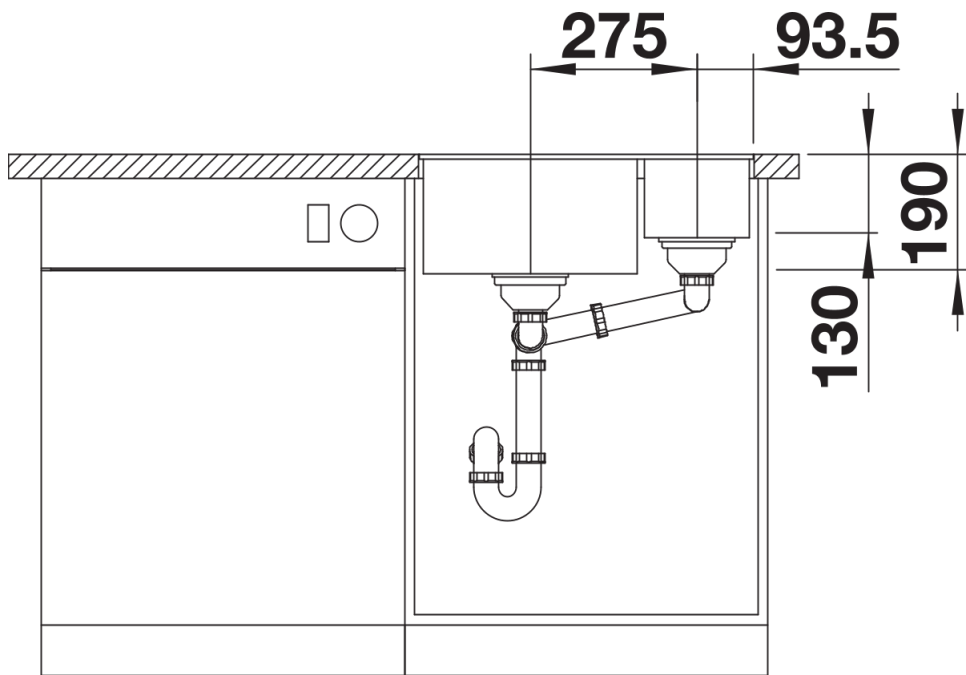

Product information sheet SUBLINE 340/160-U for Coloured Components

Item no. 527818

Benefits

- Undermount bowl for discerning demands on design
- Timelessly elegant, contoured bowl design
- High quality features with covered C-overflow and InFino drain system – elegantly integrated and easy-care
- Maximum colour flexibility by choosing complementing waste fitting set in satin gold, black matt, satin dark steel or satin platinum metal finishes
- Waste and coloured components set - needs to be ordered separately

Colours

Available colours:

- black
- anthracite
- rock grey
- volcano grey
- white
- soft white
- tartufo
- coffee

SILGRANIT black

Planning information

- Cut out radius: 10 mm
- Note: Drainage components must be ordered separately.

Scope of supply

- Fixing kit

Details

Top view

Cut-out

Front view

Side view