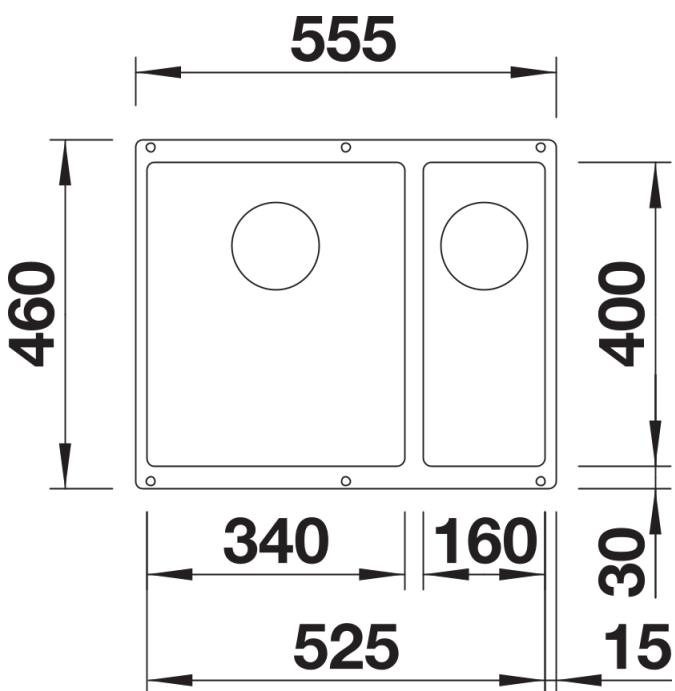

Colours

Available colours:

- black
- anthracite
- rock grey
- volcano grey
- white
- soft white
- tartufo
- coffee

SILGRANIT black

Planning information

- Cut out radius: 10 mm
- Note: Drainage components must be ordered separately.

Scope of supply

- Fixing kit

Details

Top view

Cut-out

Front view

Side view