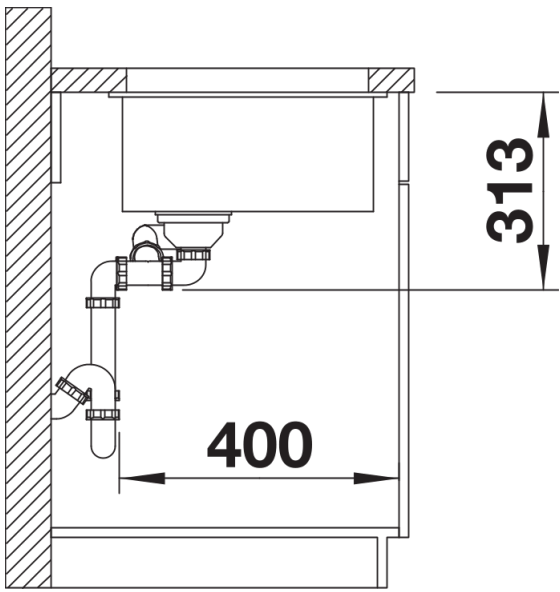

Colours

Available colours:

- black
- anthracite
- rock grey
- volcano grey
- white
- soft white
- tartufo
- coffee

SILGRANIT black

Planning information

- Cut out radius: 10 mm
- Note: Drainage components must be ordered separately.

Scope of supply

- Fixing kit

Details

Top view

Cut-out

Front view

Side view