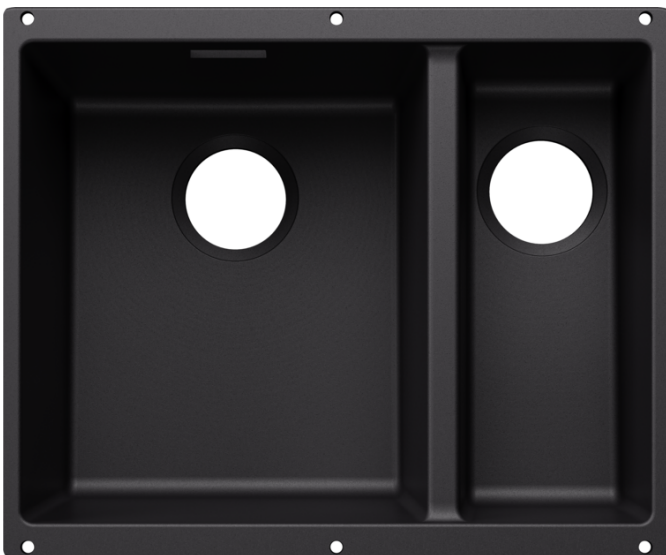

Product information sheet SUBLINE 340/160-U for Coloured Components

Item no. 527818

Benefits

- Undermount bowl for discerning demands on design
- Timelessly elegant, contoured bowl design
- High quality features with covered C-overflow and InFino drain system – elegantly integrated and easy-care
- Maximum colour flexibility by choosing complementing waste fitting set in satin gold, black matt, satin dark steel or satin platinum metal finishes
- Waste and coloured components set - needs to be ordered separately

Colours

Available colours:

- black
- anthracite
- rock grey
- volcano grey
- white
- soft white
- tartufo
- coffee

SILGRANIT black

Planning information

- Cut out radius: 10 mm
- Note: Drainage components must be ordered separately.