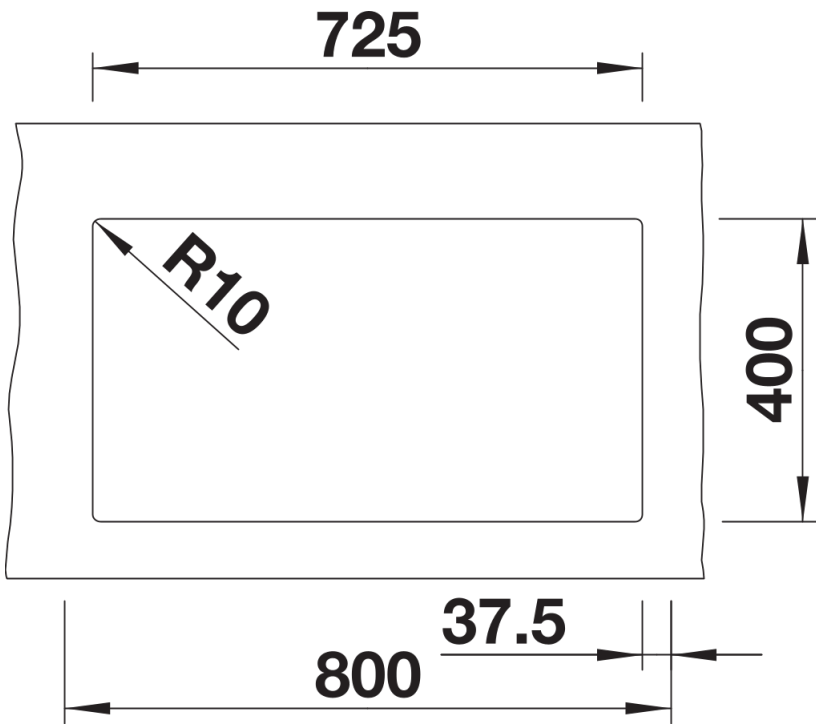

Product information sheet SUBLINE 350/350-U for Coloured Components

Item no. 527826

Benefits

- Undermount bowl for discerning demands on design
- Timelessly elegant, contoured bowl design
- High quality features with covered C-overflow and InFino drain system – elegantly integrated and easy-care
- Maximum colour flexibility by choosing complementing waste fitting set in satin gold, black matt, satin dark steel or satin platinum metal finishes
- Waste and coloured component set - needs to be ordered separately

Colours

Available colours:

- black
- anthracite
- rock grey
- volcano grey
- white
- soft white
- tartufo
- coffee

SILGRANIT black

Planning information

- Cut out radius: 10 mm
- Note: Drainage components must be ordered separately.

Scope of supply

- Fixing kit

Details

Top view

Cut-out

Front view

Side view