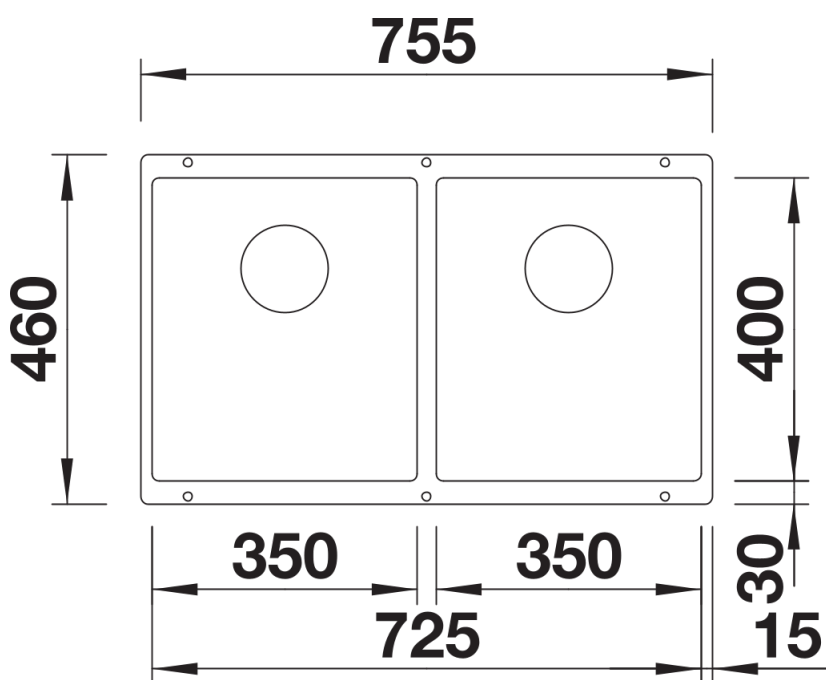

Colours

Available colours:

- black
- anthracite
- rock grey
- volcano grey
- white
- soft white
- tartufo
- coffee

SILGRANIT black

Planning information

- Cut out radius: 10 mm
- Note: Drainage components must be ordered separately.

Scope of supply

- Fixing kit

Details

Top view

Cut-out

Front view

Side view