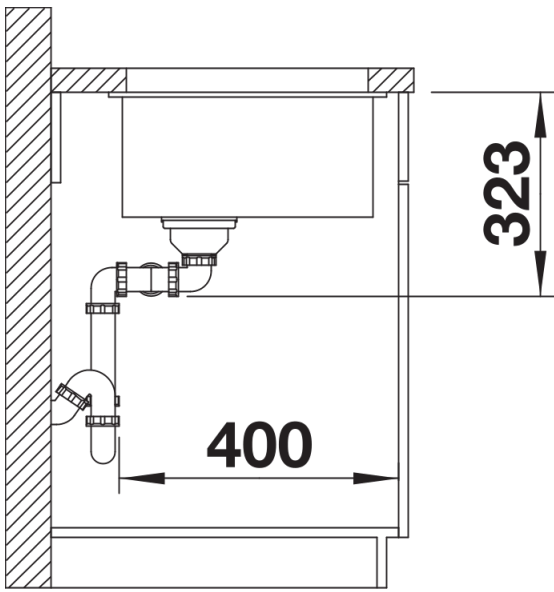

Colours

Available colours:

- black
- anthracite
- rock grey
- volcano grey
- white
- soft white
- tartufo
- coffee

SILGRANIT black

Planning information

- Cut out radius: 10 mm
- Note: Drainage components must be ordered separately.

Scope of supply

- Fixing kit

Details

Top view

Cut-out

Front view

Side view