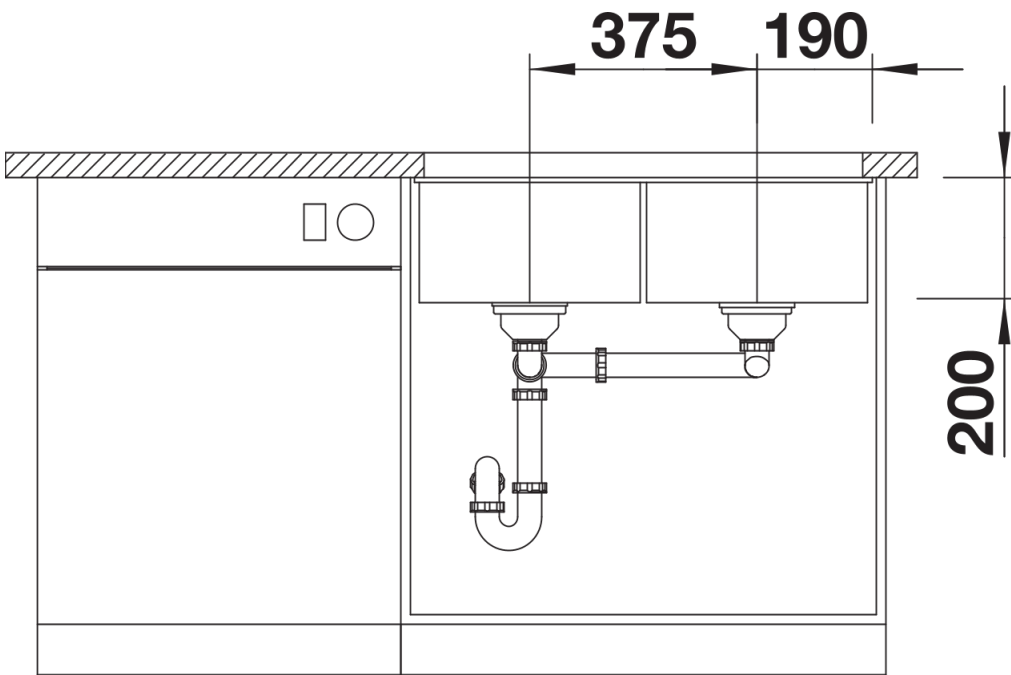

Product information sheet SUBLINE 350/350-U for Coloured Components

Item no. 527826

Benefits

- Undermount bowl for discerning demands on design
- Timelessly elegant, contoured bowl design
- High quality features with covered C-overflow and InFino drain system – elegantly integrated and easy-care
- Maximum colour flexibility by choosing complementing waste fitting set in satin gold, black matt, satin dark steel or satin platinum metal finishes
- Waste and coloured component set - needs to be ordered separately

Colours

Available colours:

- black
- anthracite
- rock grey
- volcano grey
- white
- soft white
- tartufo
- coffee

SILGRANIT black

Planning information

- Cut out radius: 10 mm
- Note: Drainage components must be ordered separately.

Scope of supply

- Fixing kit

Details

Top view

Cut-out

Front view

Side view