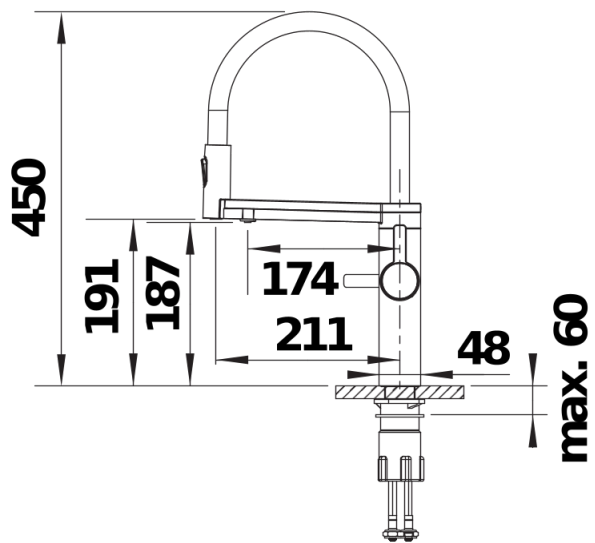

Colours

Available colours:

satin gold

satin dark steel

PVD satin gold

Scope of supply

- Scale wheel with touch control to select refined filtered water options
- Two outlets for mains water and filtered water options
- Surface colour options available in solid stainless steel, black matt, satin gold and satin dark steel
- Solid stainless steel tap and spring
- Two-jet shower for mixed water with magnetic holder
- Separate outlets for refined water and mixed water from a combined arm
- Rotary wheels to select water type and volume. Start water flow with touch sensor
- Ø 35 mm tap hole required
- Stabilising plate to increase the stability of the tap when fitted in stainless steel sinks
- Requires balanced high pressure supply only, minimum 1.0 bar

Details

Swivel range

Side view