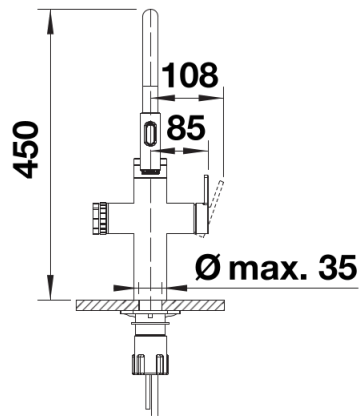

Colours

Available colours:

satin gold

satin dark steel

PVD satin gold

Scope of supply

- Scale wheel with touch control to select refined filtered water options
- Two outlets for mains water and filtered water options
- Surface colour options available in solid stainless steel, black matt, satin gold and satin dark steel
- Solid stainless steel tap and spring
- Two-jet shower for mixed water with magnetic holder
- Separate outlets for refined water and mixed water from a combined arm
- Rotary wheels to select water type and volume. Start water flow with touch sensor
- Ø 35 mm tap hole required
- Stabilising plate to increase the stability of the tap when fitted in stainless steel sinks
- Requires balanced high pressure supply only, minimum 1.0 bar

Details

Swivel range

Side view