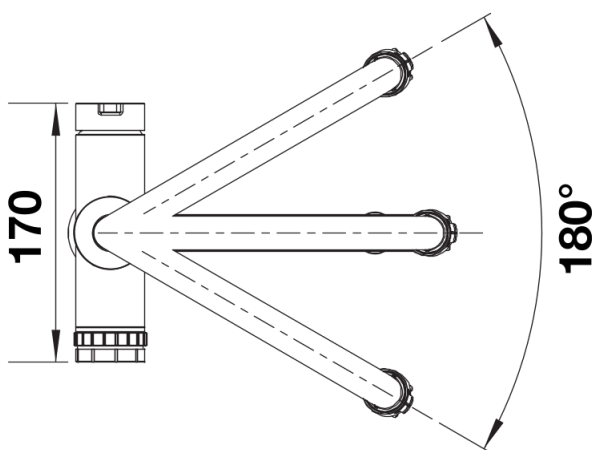

Colours

Available colours:

satin gold

satin dark steel

PVD satin gold

Scope of supply

- Scale wheel with touch control to select refined filtered water options
- Two outlets for mains water and filtered water options
- Surface colour options available in solid stainless steel, black matt, satin gold and satin dark steel
- Solid stainless steel tap and spring
- Two-jet shower for mixed water with magnetic holder
- Separate outlets for refined water and mixed water from a combined arm
- Rotary wheels to select water type and volume. Start water flow with touch sensor
- Ø 35 mm tap hole required
- Stabilising plate to increase the stability of the tap when fitted in stainless steel sinks
- Requires balanced high pressure supply only, minimum 1.0 bar

Details

Swivel range

Side view