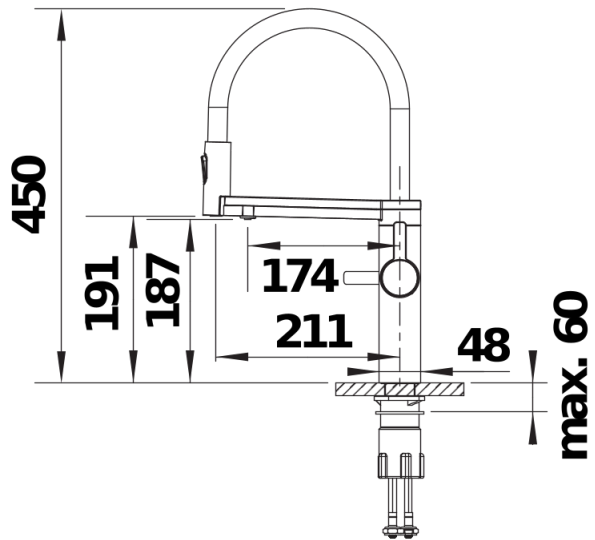

## Scope of supply

---

- Scale wheel with touch control to select refined filtered water options
- Two outlets for mains water and filtered water options
- Surface colour options available in solid stainless steel, black matt, satin gold and satin dark steel
- Solid stainless steel tap and spring
- Two-jet shower for mixed water with magnetic holder
- Separate outlets for refined water and mixed water from a combined arm
- Rotary wheels to select water type and volume. Start water flow with touch sensor
- Ø 35 mm tap hole required
- Stabilising plate to increase the stability of the tap when fitted in stainless steel sinks
- Requires balanced high pressure supply only, minimum 1.0 bar

## Swivel range

Side view