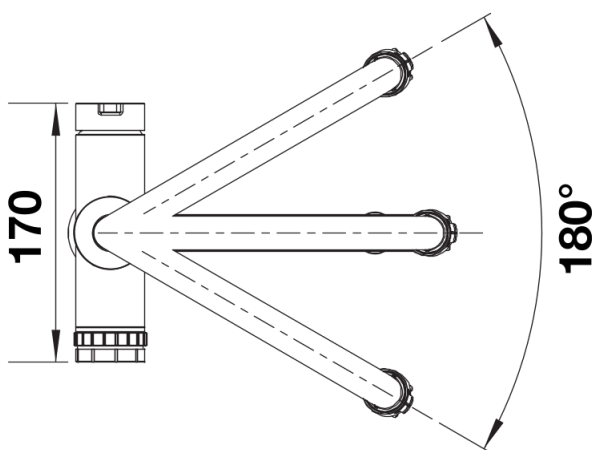

## Scope of supply

---

- Scale wheel with touch control to select refined filtered water options
- Two outlets for mains water and filtered water options
- Surface colour options available in solid stainless steel, black matt, satin gold and satin dark steel
- Solid stainless steel tap and spring
- Two-jet shower for mixed water with magnetic holder
- Separate outlets for refined water and mixed water from a combined arm
- Rotary wheels to select water type and volume. Start water flow with touch sensor
- Ø 35 mm tap hole required
- Stabilising plate to increase the stability of the tap when fitted in stainless steel sinks
- Requires balanced high pressure supply only, minimum 1.0 bar

## Swivel range

Side view