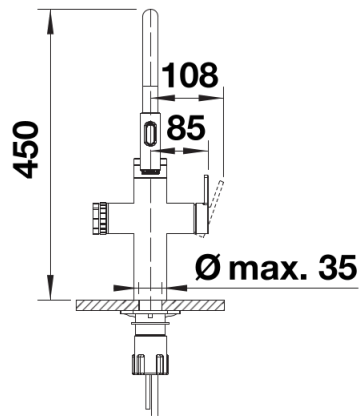

## Scope of supply

---

- Scale wheel with touch control to select refined filtered water options
- Two outlets for mains water and filtered water options
- Surface colour options available in solid stainless steel, black matt, satin gold and satin dark steel
- Solid stainless steel tap and spring
- Two-jet shower for mixed water with magnetic holder
- Separate outlets for refined water and mixed water from a combined arm
- Rotary wheels to select water type and volume. Start water flow with touch sensor
- Ø 35 mm tap hole required
- Stabilising plate to increase the stability of the tap when fitted in stainless steel sinks
- Requires balanced high pressure supply only, minimum 1.0 bar

## Swivel range

Side view