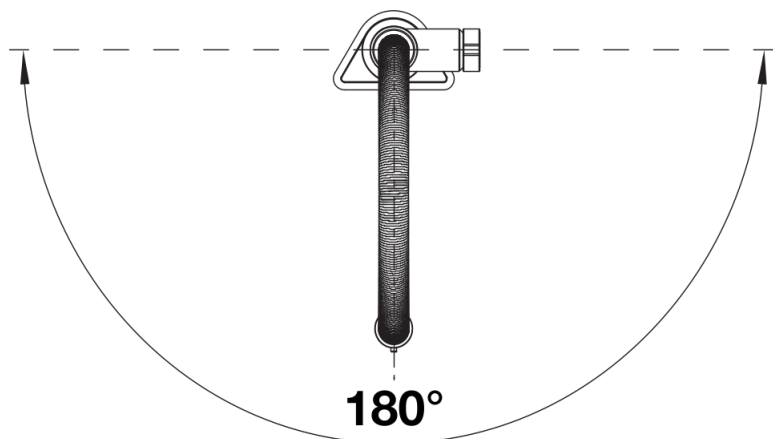

Product information sheet BLANCO CULINA-S II Mini

Item no. 527467

Benefits

- Iconic mixer tap combining exquisite design with semi-pro functionality
- Flexible metallic hose provides optimal range of motion
- Dual spray and integrated flow stop: easy switch between aerated soft stream and powerful highest spray functionality
- Comfortable locking of the hose with a hidden magnet holder
- Available in a variety of finishes

Colours

Available colours:

- PVD steel
- satin dark steel
- satin platinum

PVD PVD steel

Scope of supply

- Easy and fast professional mixer tap installation with the BLANCOLock
- Metal sheathed spray-hose
- 950 mm flexible connection pipes with $\frac{3}{8}$ " nut for easier installation
- 180° swivel spout for greater reach
- Ø 35 mm tap hole required
- Requires balanced high pressure supply only, minimum 1.0 bar
- Fit metal stabilising bracket if required, item No. 513383

Details

Swivel range

Side view