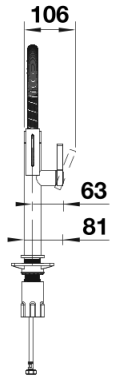

Product information sheet BLANCO CULINA-S II Mini

Item no. 527467

Benefits

- Iconic mixer tap combining exquisite design with semi-pro functionality
- Flexible metallic hose provides optimal range of motion
- Dual spray and integrated flow stop: easy switch between aerated soft stream and powerful highest spray functionality
- Comfortable locking of the hose with a hidden magnet holder
- Available in a variety of finishes

Colours

Available colours:

- PVD steel
- satin dark steel
- satin platinum

PVD PVD steel

Scope of supply

- Easy and fast professional mixer tap installation with the BLANCOLock
- Metal sheathed spray-hose
- 950 mm flexible connection pipes with $\frac{3}{8}$ " nut for easier installation
- 180° swivel spout for greater reach
- Ø 35 mm tap hole required
- Requires balanced high pressure supply only, minimum 1.0 bar
- Fit metal stabilising bracket if required, item No. 513383

Details

Swivel range

Side view