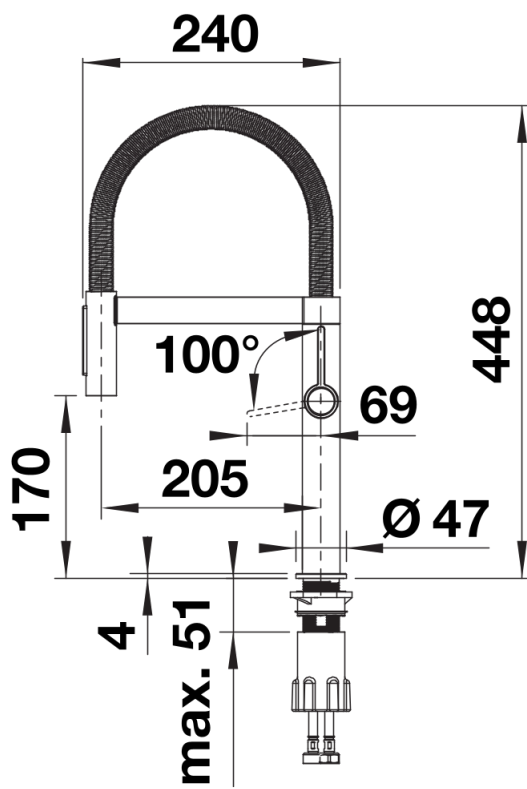

Product information sheet BLANCO CULINA-S II Mini

Item no. 527467

Benefits

- Iconic mixer tap combining exquisite design with semi-pro functionality
- Flexible metallic hose provides optimal range of motion
- Dual spray and integrated flow stop: easy switch between aerated soft stream and powerful highest spray functionality
- Comfortable locking of the hose with a hidden magnet holder
- Available in a variety of finishes

Colours

Available colours:

- PVD steel
- satin dark steel
- satin platinum

PVD PVD steel

Scope of supply

- Easy and fast professional mixer tap installation with the BLANCOLock
- Metal sheathed spray-hose
- 950 mm flexible connection pipes with $\frac{3}{8}$ " nut for easier installation
- 180° swivel spout for greater reach
- Ø 35 mm tap hole required
- Requires balanced high pressure supply only, minimum 1.0 bar
- Fit metal stabilising bracket if required, item No. 513383

Details

Swivel range

Side view