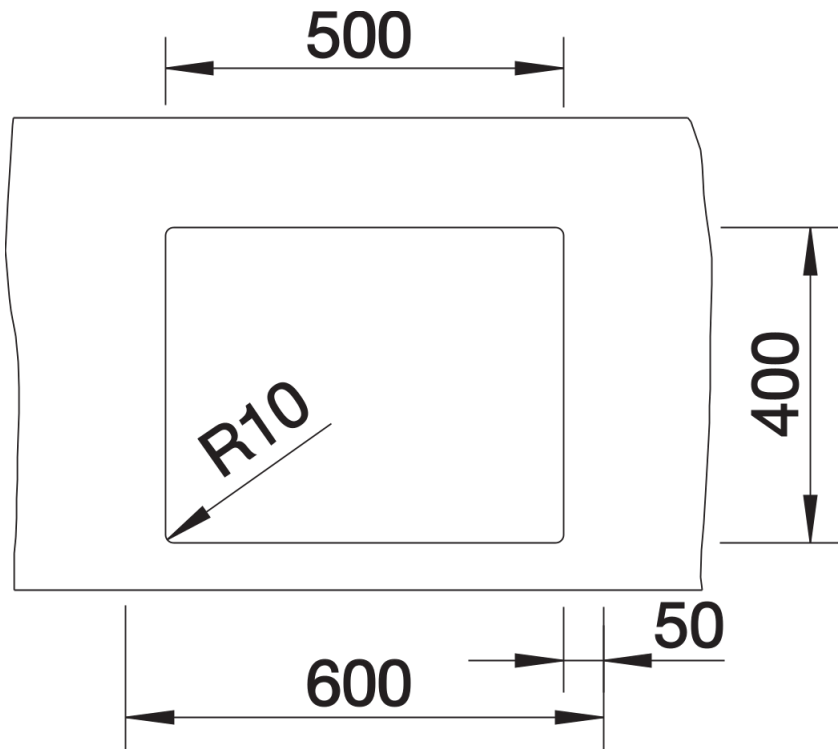

Product information sheet CLARON 500-U Dark Steel Edition

Item no. 527834

Benefits

- Elegant-pure bowl design with striking, dark grey surface
- Pleasantly warm feel thanks to high quality, pure, non-coated stainless steel
- In this edition, seamlessly coordinated look with fittings in elegant satin dark steel (C-overflow and InFino drain system)
- Concise 10 mm radius for a more refined design, without doing away with practical benefits
- Optimum utilisation of the bowl capacity thanks to extra-deep bowls and distinctively small radii
- Surface is easy to clean: Fingerprints and dirt are easy to remove

Scope of supply

- Waste and overflow fitting with space saving pipe
- 3 ½" InFino basket strainer
- fixing kit included

Details

Top view

Cut-out