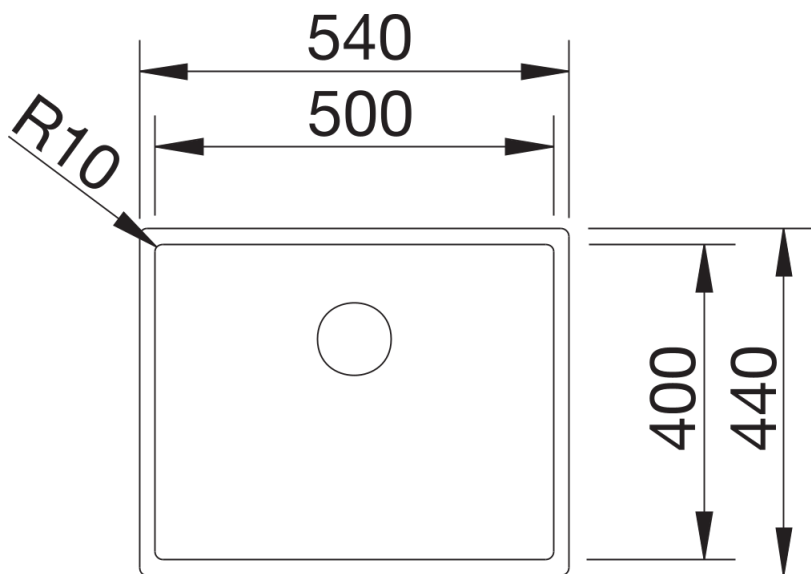

Product information sheet CLARON 500-U Dark Steel Edition

Item no. 527834

Benefits

- Elegant-pure bowl design with striking, dark grey surface
- Pleasantly warm feel thanks to high quality, pure, non-coated stainless steel
- In this edition, seamlessly coordinated look with fittings in elegant satin dark steel (C-overflow and InFino drain system)
- Concise 10 mm radius for a more refined design, without doing away with practical benefits
- Optimum utilisation of the bowl capacity thanks to extra-deep bowls and distinctively small radii
- Surface is easy to clean: Fingerprints and dirt are easy to remove

Scope of supply

- Waste and overflow fitting with space saving pipe
- 3 ½" InFino basket strainer
- fixing kit included

Details

Top view

Cut-out