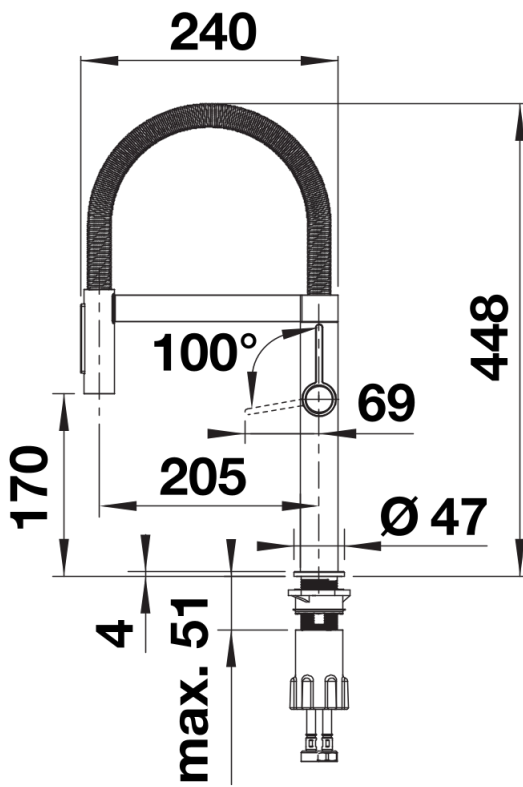

Product information sheet BLANCO CULINA-S II Mini

Item no. 527468

Benefits

- Iconic mixer tap combining exquisite design with semi-pro functionality
- Flexible metallic hose provides optimal range of motion
- Dual spray and integrated flow stop: easy switch between aerated soft stream and powerful spray functionality
- Comfortable locking of the hose with a hidden magnet holder
- Available in a variety of finishes

Colours

Available colours:
black matt

Special colours black matt

Scope of supply

- Easy and fast professional mixer tap installation with the BLANCOLock
- Metal sheathed spray-hose
- 950mm flexible connection pipes with $\frac{3}{8}$ " nut for easier installation
- 180° swivel spout for greater reach
- Ø 35 mm tap hole required
- Requires balanced high pressure supply only, minimum 1.0 bar
- Fit metal stabilising bracket if required, item No. 513383

Details

Swivel range

Side view