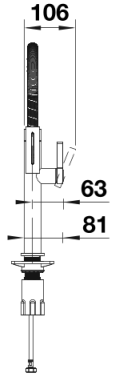

Product information sheet BLANCO CULINA-S II Mini

Item no. 527468

Benefits

- Iconic mixer tap combining exquisite design with semi-pro functionality
- Flexible metallic hose provides optimal range of motion
- Dual spray and integrated flow stop: easy switch between aerated soft stream and powerful spray functionality
- Comfortable locking of the hose with a hidden magnet holder
- Available in a variety of finishes

Colours

Available colours:
black matt

Special colours black matt

Scope of supply

- Easy and fast professional mixer tap installation with the BLANCOLock
- Metal sheathed spray-hose
- 950mm flexible connection pipes with $\frac{3}{8}$ " nut for easier installation
- 180° swivel spout for greater reach
- Ø 35 mm tap hole required
- Requires balanced high pressure supply only, minimum 1.0 bar
- Fit metal stabilising bracket if required, item No. 513383

Details

Swivel range

Side view