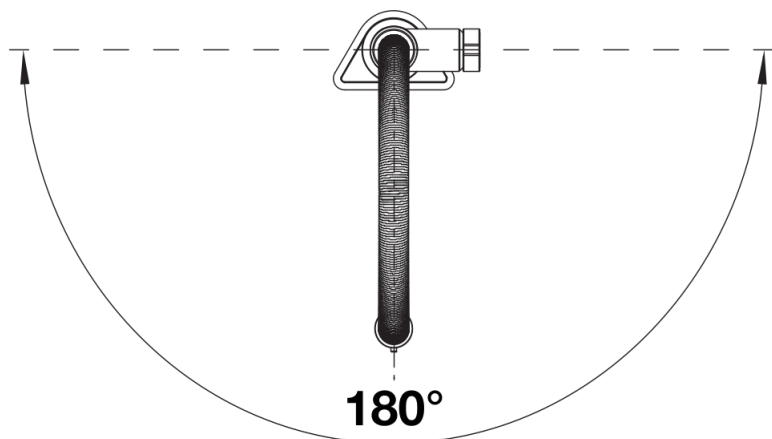

Product information sheet BLANCO CULINA-S II Mini

Item no. 527468

Benefits

- Iconic mixer tap combining exquisite design with semi-pro functionality
- Flexible metallic hose provides optimal range of motion
- Dual spray and integrated flow stop: easy switch between aerated soft stream and powerful spray functionality
- Comfortable locking of the hose with a hidden magnet holder
- Available in a variety of finishes

Colours

Available colours:
black matt

Special colours black matt

Scope of supply

- Easy and fast professional mixer tap installation with the BLANCOLock
- Metal sheathed spray-hose
- 950mm flexible connection pipes with $\frac{3}{8}$ " nut for easier installation
- 180° swivel spout for greater reach
- Ø 35 mm tap hole required
- Requires balanced high pressure supply only, minimum 1.0 bar
- Fit metal stabilising bracket if required, item No. 513383

Details

Swivel range

Side view