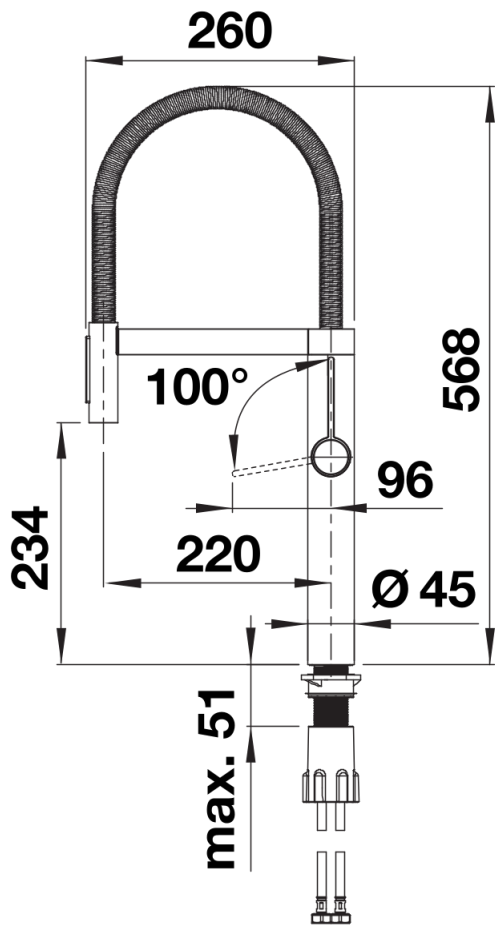

## Scope of supply

---

- Easy and fast professional mixer tap installation with the BLANCOLock
- Metal sheathed spray-hose
- 950 mm flexible connection pipes with  $\frac{3}{8}$ " nut for easier installation
- 180° swivel spout for greater reach
- $\varnothing$  35 mm tap hole required
- Requires balanced high pressure supply only, minimum 1.0 bar
- Fit metal stabilising bracket if required, item No. 513383

## Swivel range

Side view