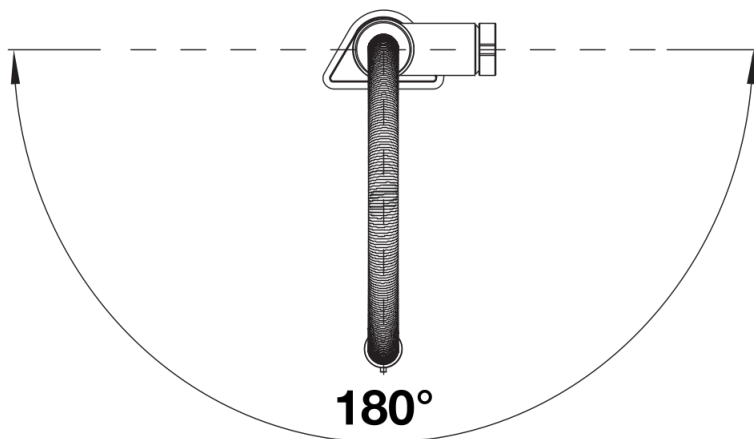

### Benefits

---

- Iconic mixer tap combining exquisite design with semi-pro functionality
- High arch and flexible metallic hose provide optimal range of motion
- Dual spray: easy switch between clear spray and powerful shower
- Comfortable locking of the hose with a hidden magnet holder
- Available in a variety of finishes

## Scope of supply

---

- Easy and fast professional mixer tap installation with the BLANCOLock
- Metal sheathed spray-hose
- 950 mm flexible connection pipes with  $\frac{3}{8}$ " nut for easier installation
- 180° swivel spout for greater reach
- $\varnothing$  35 mm tap hole required
- Requires balanced high pressure supply only, minimum 1.0 bar
- Fit metal stabilising bracket if required, item No. 513383

## Swivel range

Side view