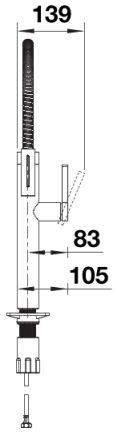

## Product information sheet BLANCO CULINA-S II

Item no. 527464

## Scope of supply

---

- Easy and fast professional mixer tap installation with the BLANCOLock
- Metal sheathed spray-hose
- 950 mm flexible connection pipes with  $\frac{3}{8}$ " nut for easier installation
- 180° swivel spout for greater reach
- $\varnothing$  35 mm tap hole required
- Requires balanced high pressure supply only, minimum 1.0 bar
- Fit metal stabilising bracket if required, item No. 513383

## Swivel range

Side view