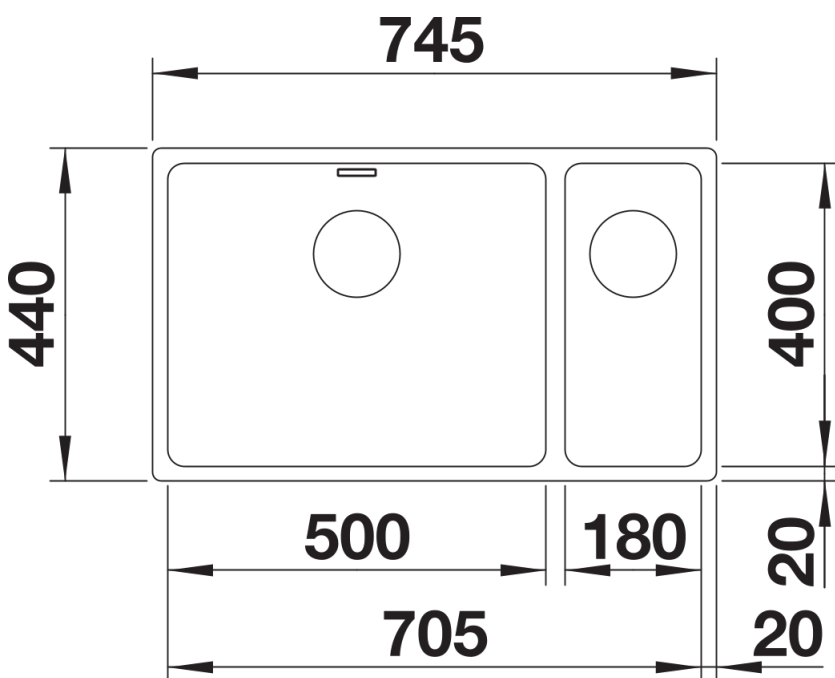

Product information sheet ANDANO 500/180-U

Item no. 522991

Benefits

- Unique composition of visual forms and functional detailing
- The combination of radii and surface design creates a modern design
- High quality features consisting of a covered C-overflow and modern basket strainer
- For undermount installation
- Optional premium accessories are available

Planning information

- Cut out: 705 x 400 x R22
- Please state hand of bowl

Scope of supply

- Waste and overflow fitting with space-saving pipe
- 3 ½" InFino basket strainer
- fixing kit included

Details

Top view

Cut-out

Front view

Side view