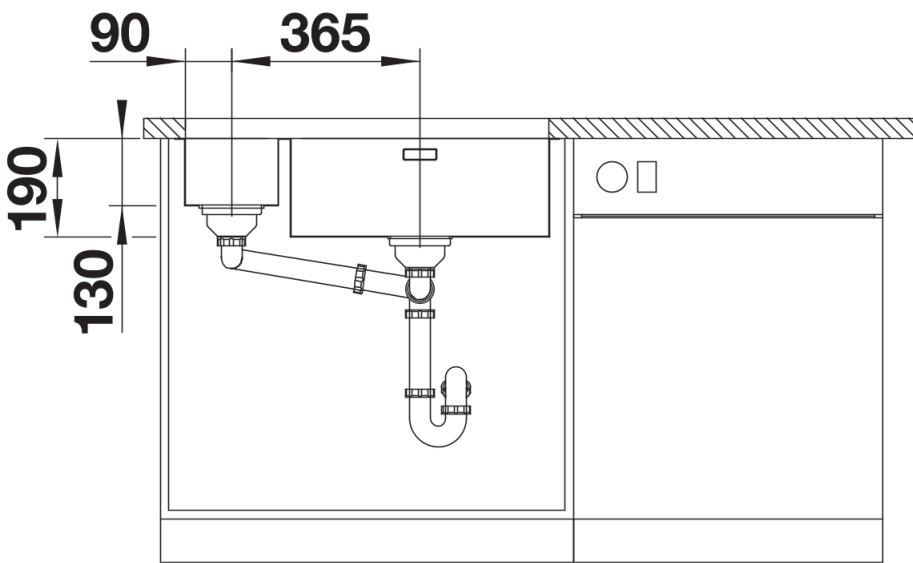

Planning information

- Cut out: 705 x 400 x R22
- Please state hand of bowl

Scope of supply

- Waste and overflow fitting with space-saving pipe
- 3 ½" InFino basket strainer
- fixing kit included

Details

Top view

Cut-out

Front view

Side view