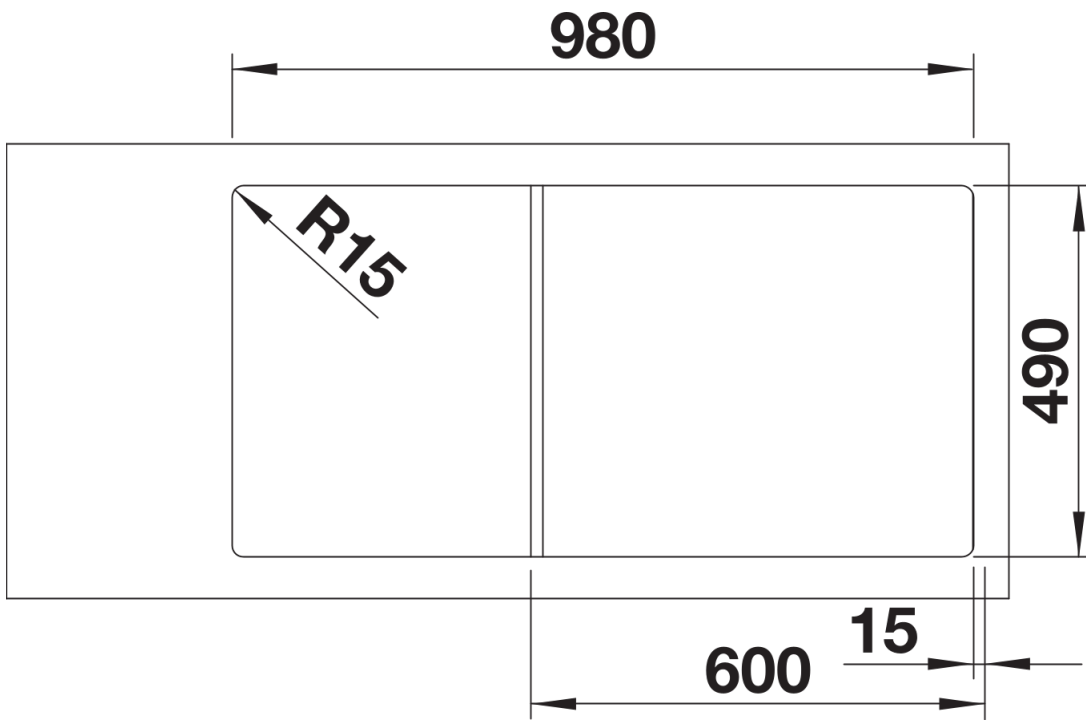

## Planning information

---

- Cut out: 980 x 490 x R15
- Bowl depths: 190/145mm
- Please specify hand of bowl

## Details

---

Top view

Cut-out

Front view

Side view