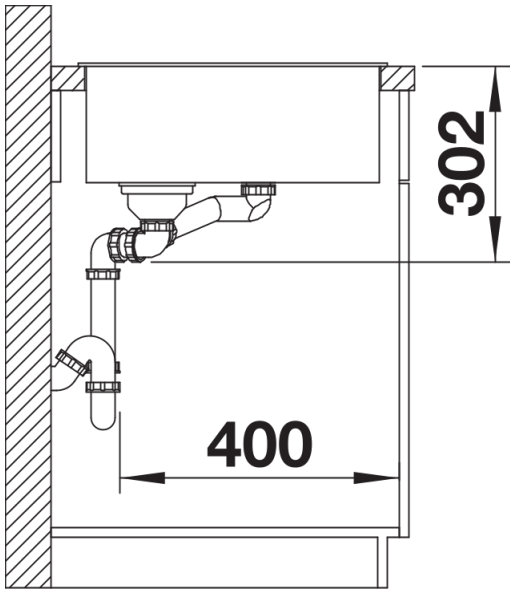

## Planning information

---

- Cut out: 980 x 490 x R15
- Bowl depths: 190/145mm
- Please specify hand of bowl

## Details

---

Top view

Cut-out

Front view

Side view