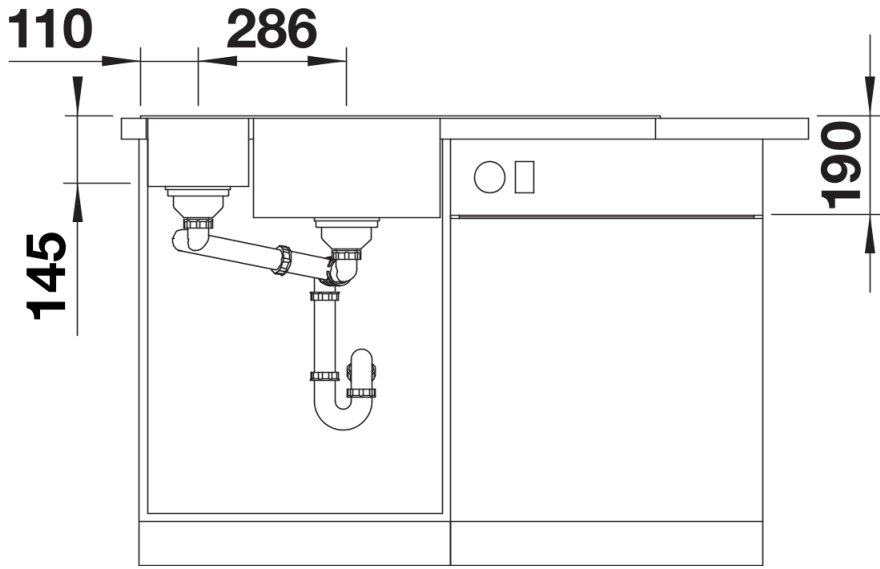

## Planning information

---

- Cut out: 980 x 490 x R15
- Bowl depths: 190/145mm
- Please specify hand of bowl

## Details

---

Top view

Cut-out

Front view

Side view