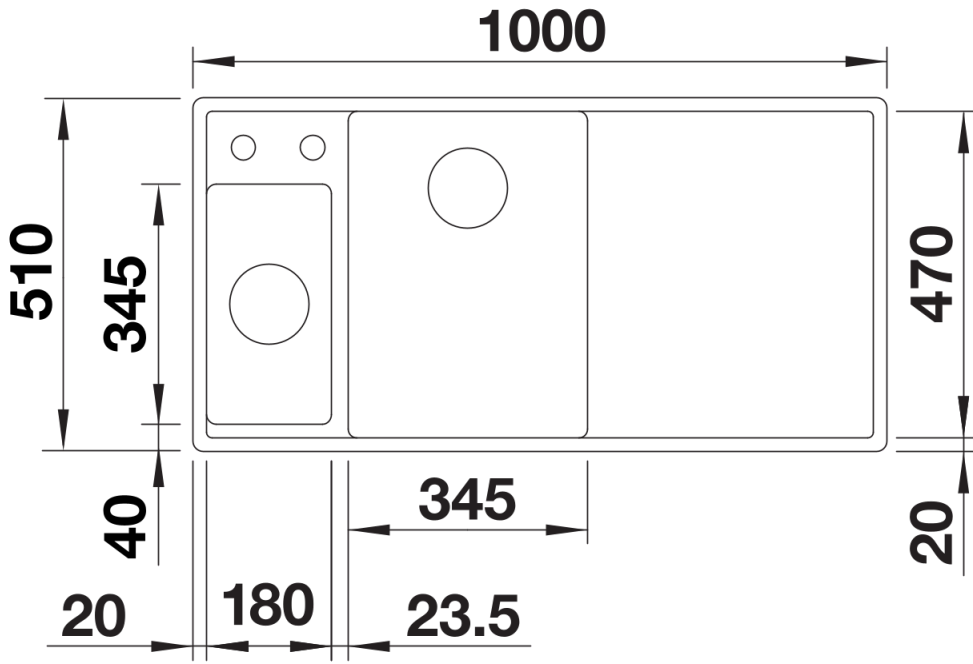

## Planning information

---

- Cut out: 980 x 490 x R15
- Bowl depths: 190/145mm
- Please specify hand of bowl

## Scope of supply

---

- Glass cutting board
- multifunctional stainless steel colander
- waste kit with space-saving pipe
- 2 x 3 ½" InFino basket strainer with remote control for the main bowl

233739 - Multifunctional colander

## Details

---

Top view

Cut-out

Front view

Side view