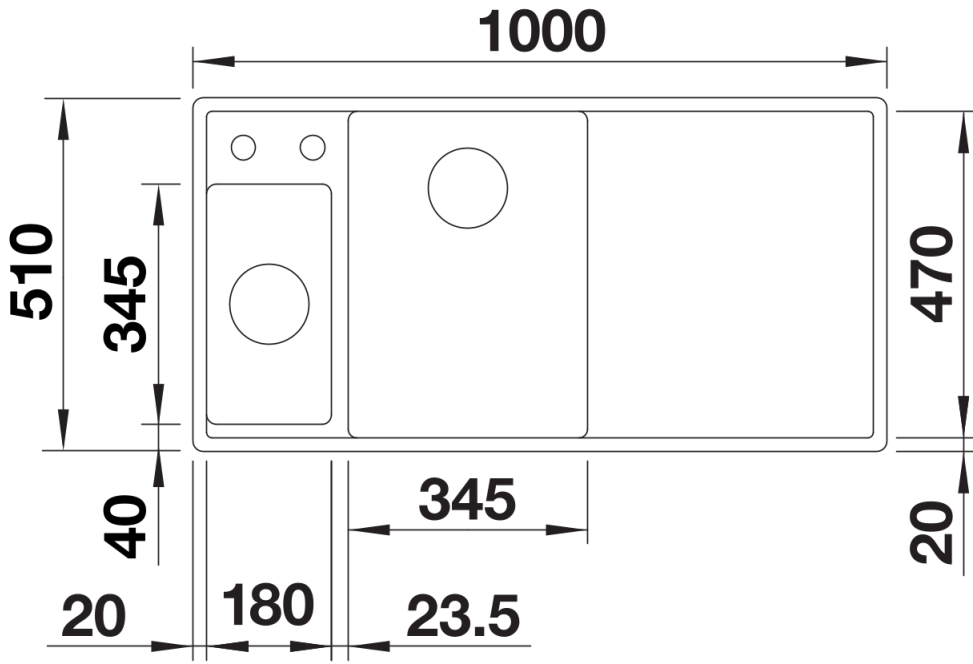

Colours

SILGRANIT coffee

Available colours:

- black
- anthracite
- rock grey
- volcano grey
- white
- soft white
- tartufo
- coffee

Planning information

- Cut out: 980 x 490 x R15
- Bowl depths: 190/145mm
- Please specify hand of bowl

234045 - Chopping board

Details

Top view

Cut-out

Front view

Side view