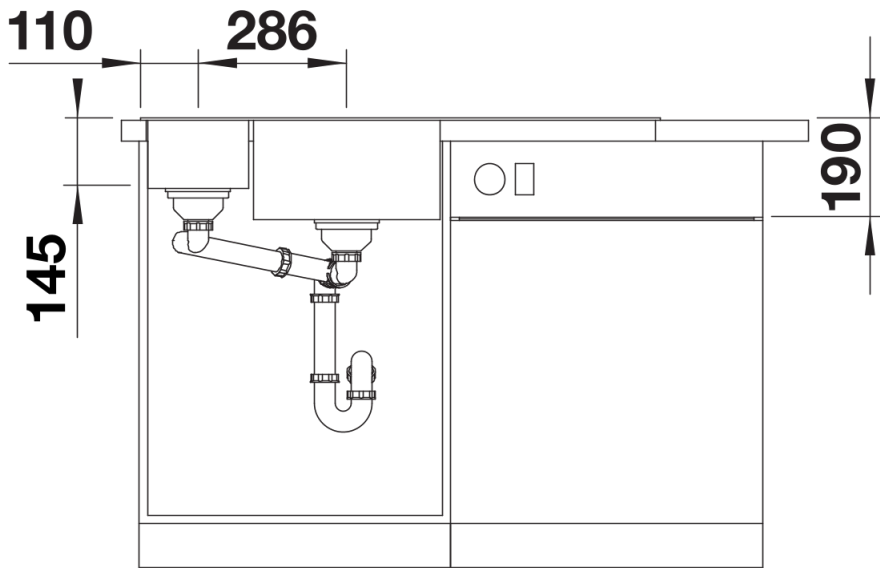

Colours

SILGRANIT coffee

Available colours:

- black
- anthracite
- rock grey
- volcano grey
- white
- soft white
- tartufo
- coffee

Planning information

- Cut out: 980 x 490 x R15
- Bowl depths: 190/145mm
- Please specify hand of bowl

Scope of supply

- Glass cutting board
- multifunctional stainless steel colander
- waste kit with space-saving pipe
- 2 x 3 ½" InFino basket strainer with remote control for the main bowl

233739 - Multi-functional colander

234045 - Chopping board

Details

Top view

Cut-out

Front view

Side view