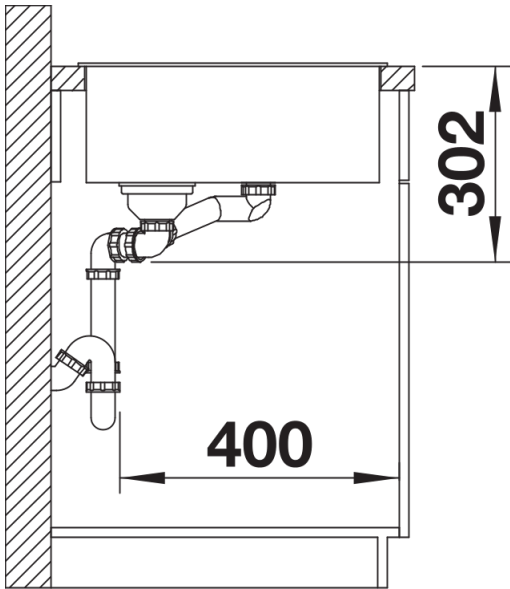

Colours

SILGRANIT coffee

Available colours:

- black
- anthracite
- rock grey
- volcano grey
- white
- soft white
- tartufo
- coffee

Planning information

- Cut out: 980 x 490 x R15
- Bowl depths: 190/145mm
- Please specify hand of bowl

Scope of supply

- Glass cutting board
- multifunctional stainless steel colander
- waste kit with space-saving pipe
- 2 x 3 ½" InFino basket strainer with remote control for the main bowl

233739 - Multi-functional colander

234045 - Chopping board

Details

Top view

Cut-out

Front view

Side view