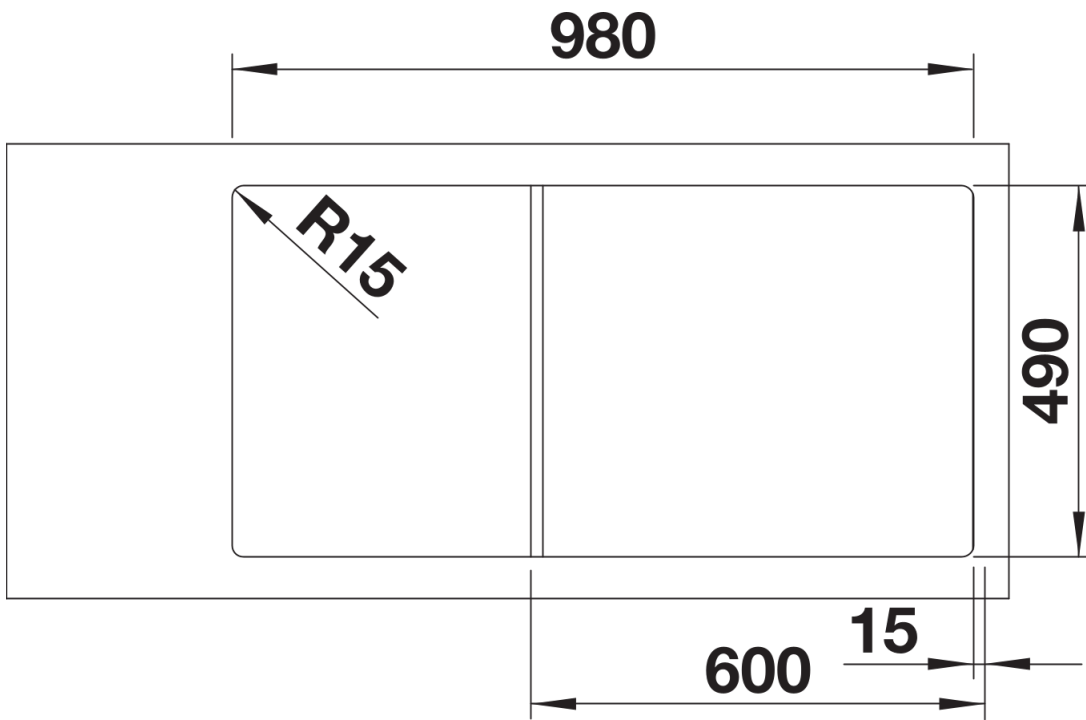

Colours

SILGRANIT coffee

Available colours:

- black
- anthracite
- rock grey
- volcano grey
- white
- soft white
- tartufo
- coffee

Planning information

- Cut out: 980 x 490 x R15
- Bowl depths: 190/145mm
- Please specify hand of bowl

Scope of supply

- Glass cutting board
- multifunctional stainless steel colander
- waste kit with space-saving pipe
- 2 x 3 ½" InFino basket strainer with remote control for the main bowl

233739 - Multi-functional colander

234045 - Chopping board

Details

Top view

Cut-out

Front view

Side view