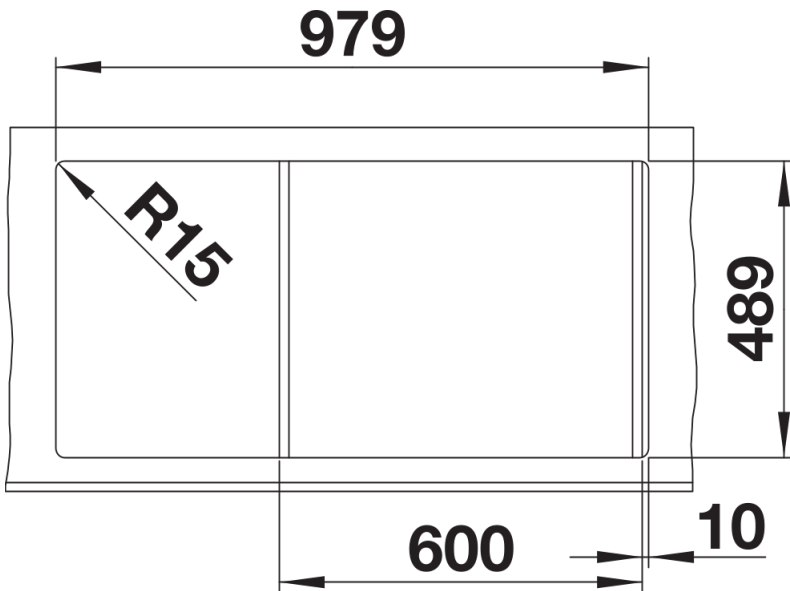

Planning information

- Cut out size: 979 x 489 x R15, Please state hand of bowl

Scope of supply

- Movable glass cutting board
- multifunctional colander in stainless steel
- waste fitting with space-saving pipe
- 3 ½" InFino basket strainer
- pop-up waste for main bowl

224787 -

234047 -

Details

Top view

Cut-out

Front view

Side view