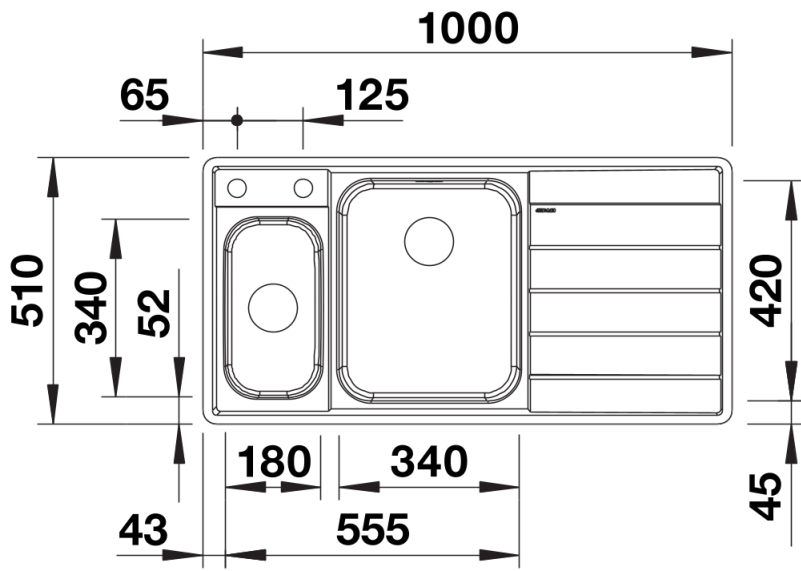

Planning information

- Cut out size: 979 x 489 x R15, Please state hand of bowl

Scope of supply

- Movable glass cutting board
- multifunctional colander in stainless steel
- waste fitting with space-saving pipe
- 3 ½" InFino basket strainer
- pop-up waste for main bowl

224787 -

234047 -

Details

Top view

Cut-out

Front view

Side view