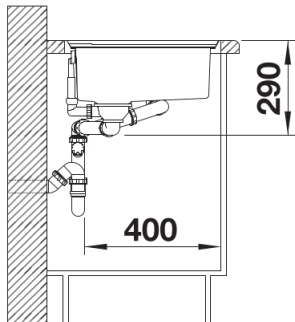

Planning information

- Cut out size: 979 x 489 x R15, Please state hand of bowl

Scope of supply

- Movable glass cutting board
- multifunctional colander in stainless steel
- waste fitting with space-saving pipe
- 3 ½" InFino basket strainer
- pop-up waste for main bowl

224787 -

234047 -

Details

Top view

Cut-out

Front view

Side view