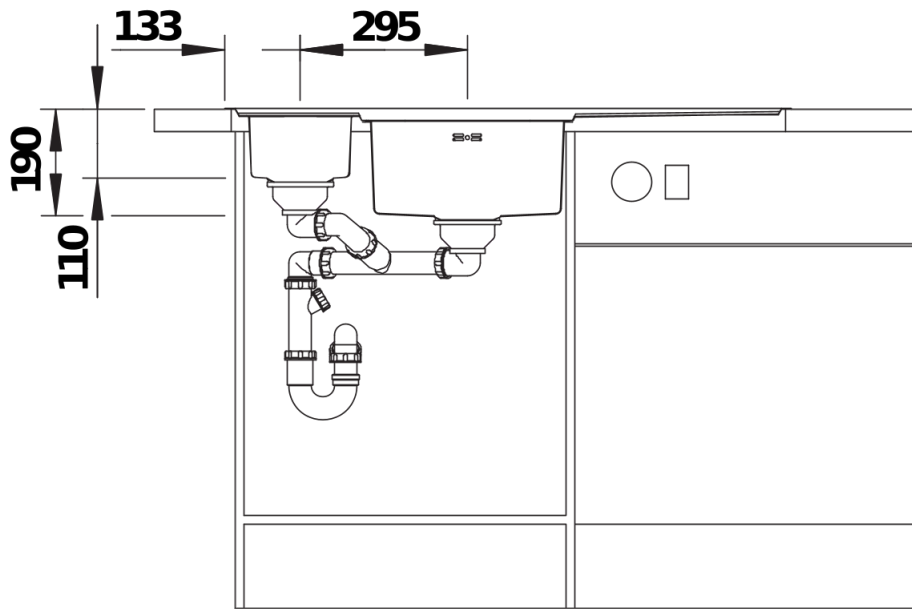

Planning information

- Cut out size: 979 x 489 x R15, Please state hand of bowl

Scope of supply

- Movable glass cutting board
- multifunctional colander in stainless steel
- waste fitting with space-saving pipe
- 3 ½" InFino basket strainer
- pop-up waste for main bowl

224787 -

234047 -

Details

Top view

Cut-out

Front view

Side view