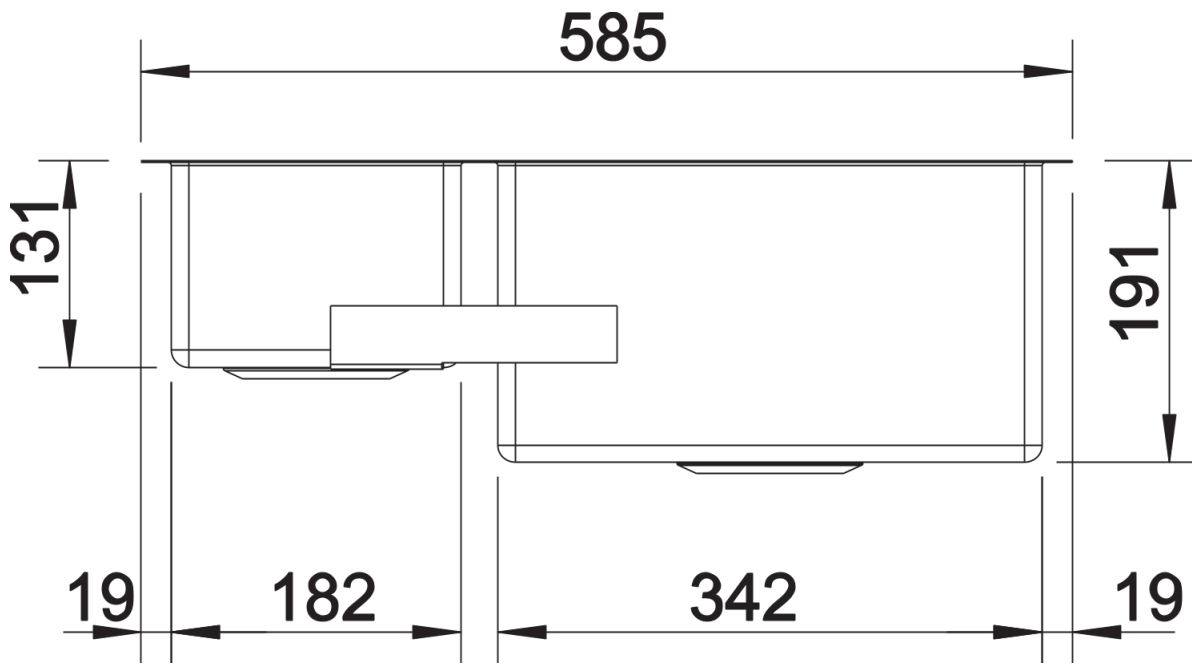

Product information sheet CLARON 340/180-IF

Item no. 521607

Benefits

- Elegant-pure bowl design
- Concise 10 mm radius for a more refined design
- IF flat rim
- Optimum utilisation of the bowl capacity thanks to extra-deep bowls and distinctively small radii
- InFino drain system – elegantly integrated and easy-care

Planning information

- Cut out: Template provided
- Please state hand of bowl

Scope of supply

- Waste and overflow fitting with space-saving pipe
- 2 x 3 ½" InFino basket strainer
- fixing kit included

Details

Top view

Cut-out

Front view