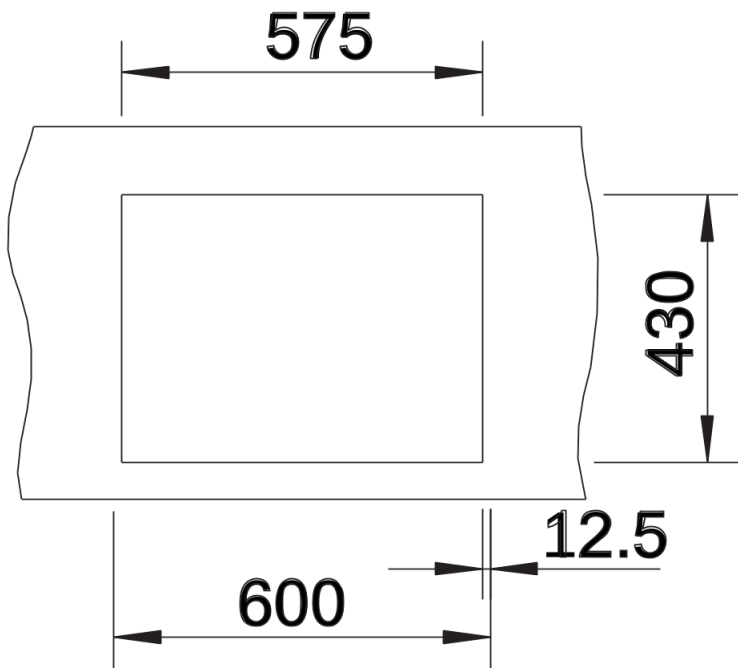

Product information sheet CLARON 340/180-IF

Item no. 521607

Benefits

- Elegant-pure bowl design
- Concise 10 mm radius for a more refined design
- IF flat rim
- Optimum utilisation of the bowl capacity thanks to extra-deep bowls and distinctively small radii
- InFino drain system – elegantly integrated and easy-care

Planning information

- Cut out: Template provided
- Please state hand of bowl

Scope of supply

- Waste and overflow fitting with space-saving pipe
- 2 x 3 ½" InFino basket strainer
- fixing kit included

Details

Top view

Cut-out

Front view