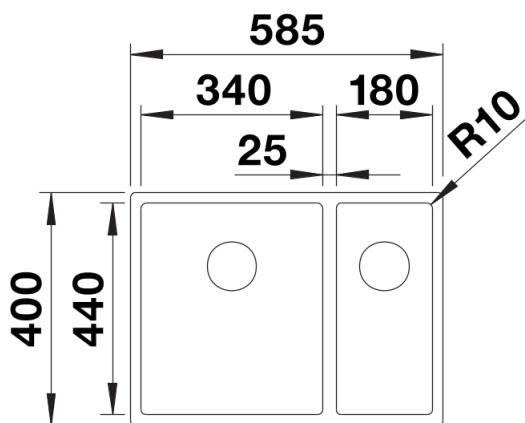

Product information sheet CLARON 340/180-IF

Item no. 521607

Benefits

- Elegant-pure bowl design
- Concise 10 mm radius for a more refined design
- IF flat rim
- Optimum utilisation of the bowl capacity thanks to extra-deep bowls and distinctively small radii
- InFino drain system – elegantly integrated and easy-care

Planning information

- Cut out: Template provided
- Please state hand of bowl

Scope of supply

- Waste and overflow fitting with space-saving pipe
- 2 x 3 ½" InFino basket strainer
- fixing kit included

Details

Top view

Cut-out

Front view