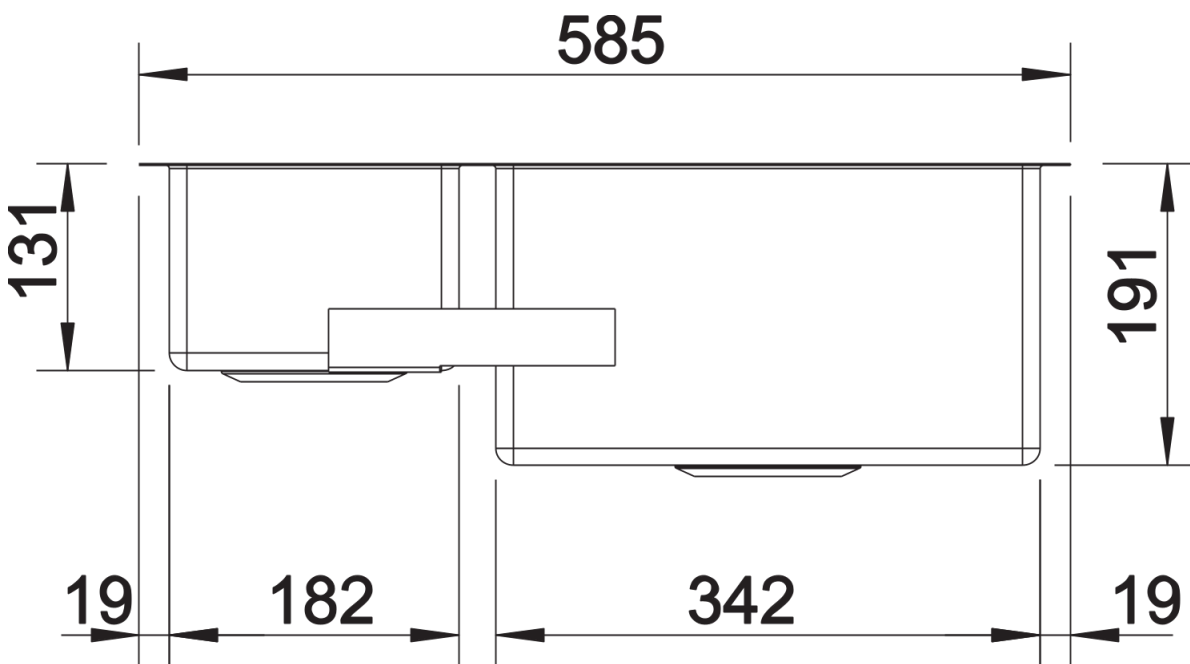

Product information sheet CLARON 340/180-U

Item no. 521609

Benefits

- Elegant-pure bowl design
- Concise 10 mm radius for a more refined design, without doing away with practical benefits
- Optimum utilisation of the bowl capacity thanks to extra-deep bowls and distinctively small radii
- InFino drain system – elegantly integrated and easy-care

Planning information

- Cut out: Template provided
Technical note: The undermount bowl edge is not closed at the corners.

Scope of supply

- Waste and overflow fitting with space-saving pipe
- 3 ½" InFino basket strainer
- fixing kit included

Details

Top view

Cut-out

Front view