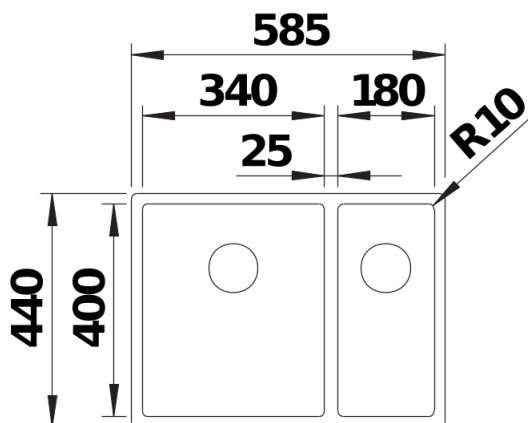

Product information sheet CLARON 340/180-U

Item no. 521609

Benefits

- Elegant-pure bowl design
- Concise 10 mm radius for a more refined design, without doing away with practical benefits
- Optimum utilisation of the bowl capacity thanks to extra-deep bowls and distinctively small radii
- InFino drain system – elegantly integrated and easy-care

Planning information

- Cut out: Template provided
Technical note: The undermount bowl edge is not closed at the corners.

Scope of supply

- Waste and overflow fitting with space-saving pipe
- 3 ½" InFino basket strainer
- fixing kit included

Details

Top view

Cut-out

Front view