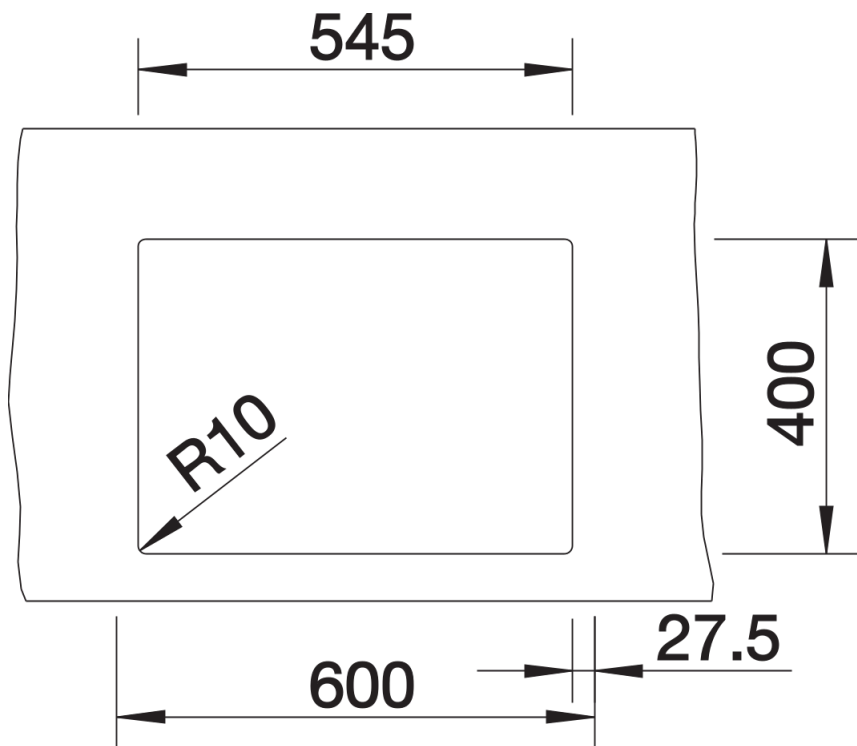

Product information sheet CLARON 340/180-U

Item no. 521609

Benefits

- Elegant-pure bowl design
- Concise 10 mm radius for a more refined design, without doing away with practical benefits
- Optimum utilisation of the bowl capacity thanks to extra-deep bowls and distinctively small radii
- InFino drain system – elegantly integrated and easy-care

Planning information

- Cut out: Template provided
Technical note: The undermount bowl edge is not closed at the corners.

Scope of supply

- Waste and overflow fitting with space-saving pipe
- 3 ½" InFino basket strainer
- fixing kit included

Details

Top view

Cut-out

Front view