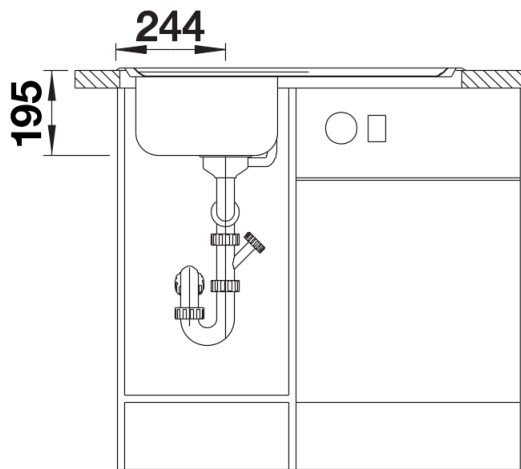

## Planning information

---

- Cut out size: 762 x 492 x R15
- Please state hand of bowl

## Scope of supply

---

- Waste fitting with 3 ½" basket strainer

## Details

---

Top view

Cut-out

Front view

Side view