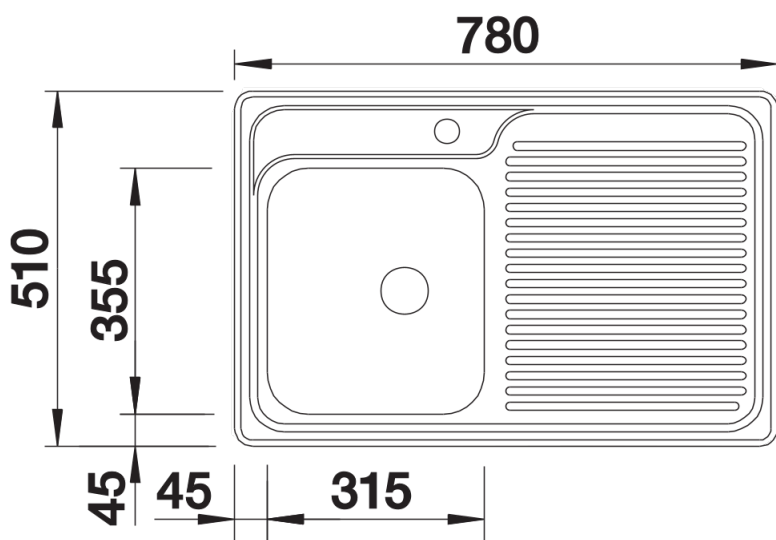

## Planning information

---

- Cut out size: 762 x 492 x R15
- Please state hand of bowl

## Scope of supply

---

- Waste fitting with 3 ½" basket strainer

## Details

---

Top view

Cut-out

Front view

Side view