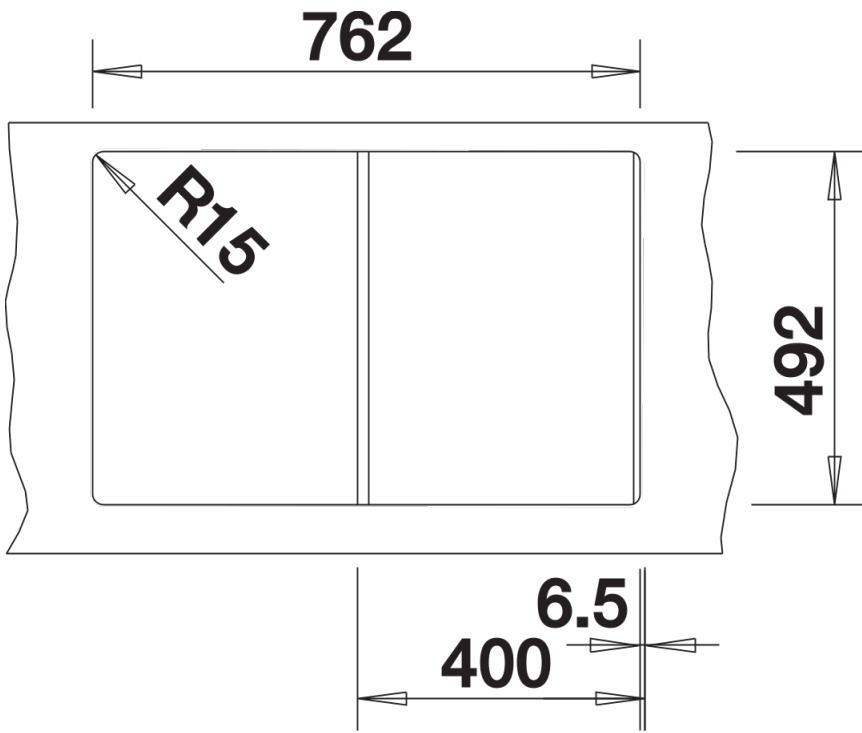

## Planning information

---

- Cut out size: 762 x 492 x R15
- Please state hand of bowl

## Scope of supply

---

- Waste fitting with 3 ½" basket strainer

## Details

---

Top view

Cut-out

Front view

Side view