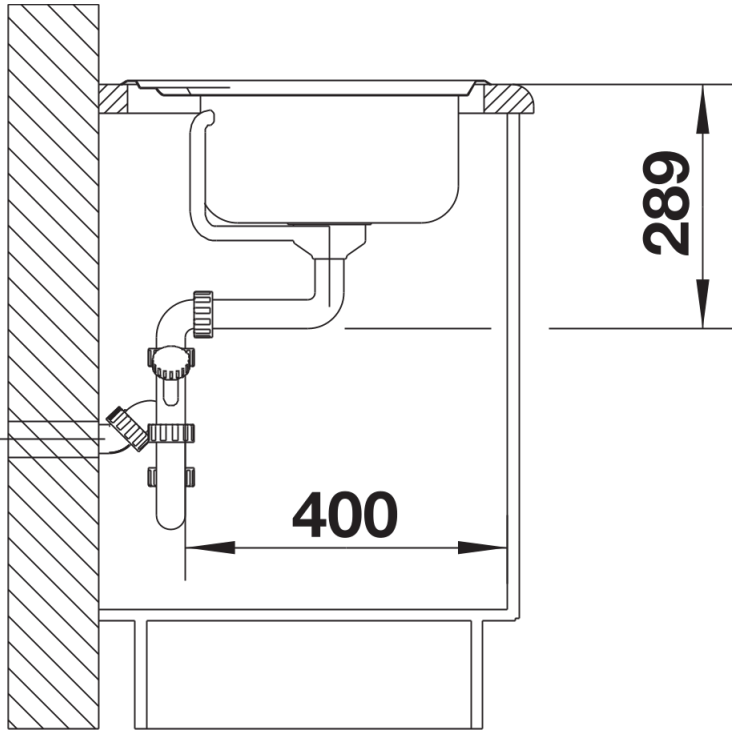

## Planning information

---

- Cut out size: 762 x 492 x R15
- Please state hand of bowl

## Scope of supply

---

- Waste fitting with 3 ½" basket strainer

## Details

---

Top view

Cut-out

Front view

Side view