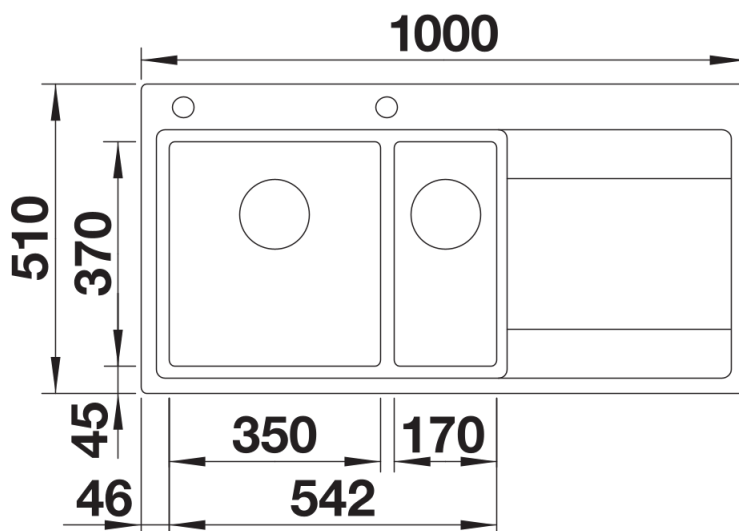

Product information sheet DIVON II 6 S-IF

Item no. 521661

Benefits

- Beautifully shaped sink with an irresistible overall appearance
- Perfectly matched geometries and areas
- Straight lined bowls with an elegant 10 mm corner radius
- Large bowl capacity and fully utilisable base
- Product line meets the requirements for almost any planning situation
- High-quality features with the covered C-overflow and elegantly integrated InFino strainer

Planning information

- Cut out size: Template provided, Please state hand of bowl

Scope of supply

- Waste fitting with space-saving pipe
- 3 ½" pop-up waste for the main bowl
- two InFino 3 ½" basket strainer

231396 - Multifunctional colander

Details

Top view

Cut-out

Front view

Side view