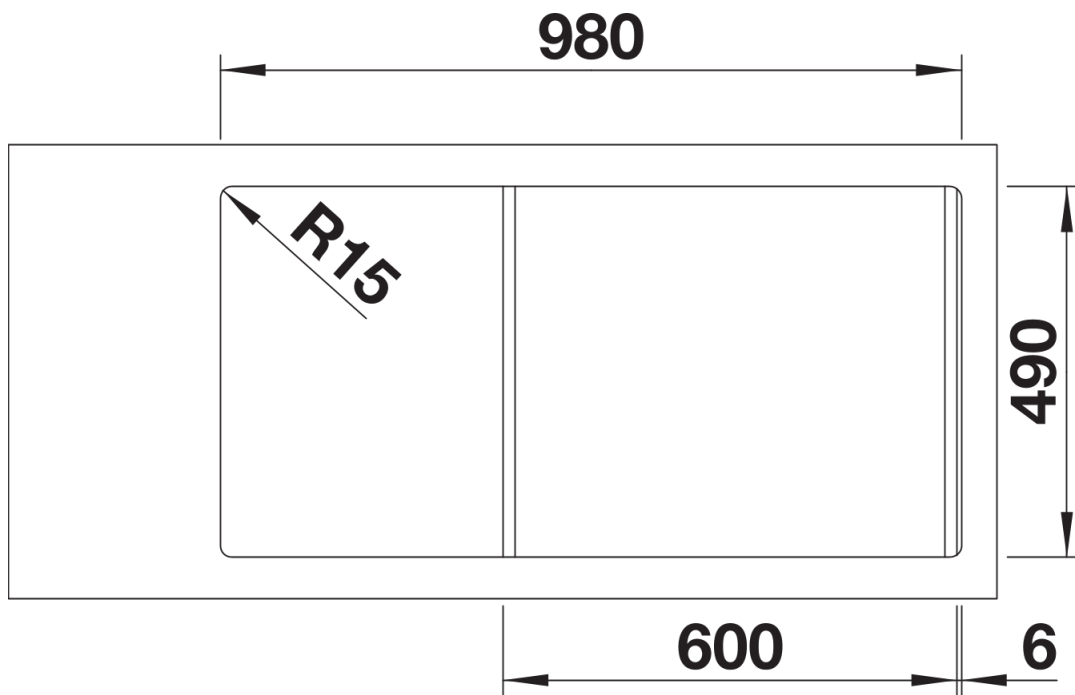

Product information sheet DIVON II 6 S-IF

Item no. 521661

Benefits

- Beautifully shaped sink with an irresistible overall appearance
- Perfectly matched geometries and areas
- Straight lined bowls with an elegant 10 mm corner radius
- Large bowl capacity and fully utilisable base
- Product line meets the requirements for almost any planning situation
- High-quality features with the covered C-overflow and elegantly integrated InFino strainer

Planning information

- Cut out size: Template provided, Please state hand of bowl

Scope of supply

- Waste fitting with space-saving pipe
- 3 ½" pop-up waste for the main bowl
- two InFino 3 ½" basket strainer

231396 - Multifunctional colander

Details

Top view

Cut-out

Front view

Side view