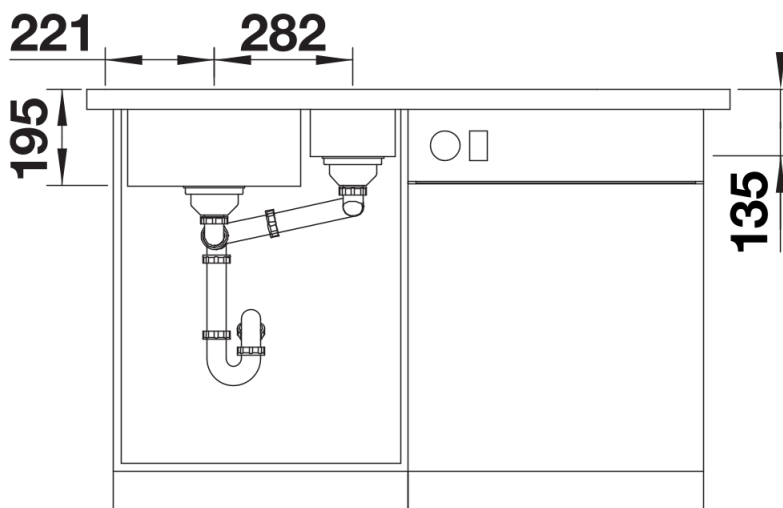

Product information sheet DIVON II 6 S-IF

Item no. 521661

Benefits

- Beautifully shaped sink with an irresistible overall appearance
- Perfectly matched geometries and areas
- Straight lined bowls with an elegant 10 mm corner radius
- Large bowl capacity and fully utilisable base
- Product line meets the requirements for almost any planning situation
- High-quality features with the covered C-overflow and elegantly integrated InFino strainer

Planning information

- Cut out size: Template provided, Please state hand of bowl

Scope of supply

- Waste fitting with space-saving pipe
- 3 ½" pop-up waste for the main bowl
- two InFino 3 ½" basket strainer

231396 - Multifunctional colander

Details

Top view

Cut-out

Front view

Side view