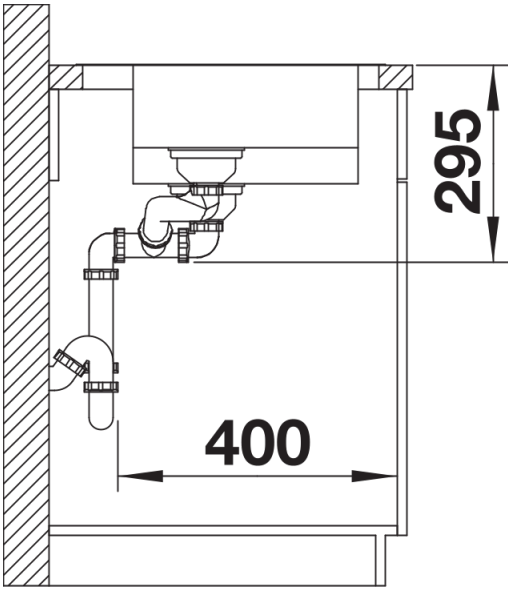

Product information sheet DIVON II 6 S-IF

Item no. 521661

Benefits

- Beautifully shaped sink with an irresistible overall appearance
- Perfectly matched geometries and areas
- Straight lined bowls with an elegant 10 mm corner radius
- Large bowl capacity and fully utilisable base
- Product line meets the requirements for almost any planning situation
- High-quality features with the covered C-overflow and elegantly integrated InFino strainer

Planning information

- Cut out size: Template provided, Please state hand of bowl

Scope of supply

- Waste fitting with space-saving pipe
- 3 ½" pop-up waste for the main bowl
- two InFino 3 ½" basket strainer

231396 - Multifunctional colander

Details

Top view

Cut-out

Front view

Side view