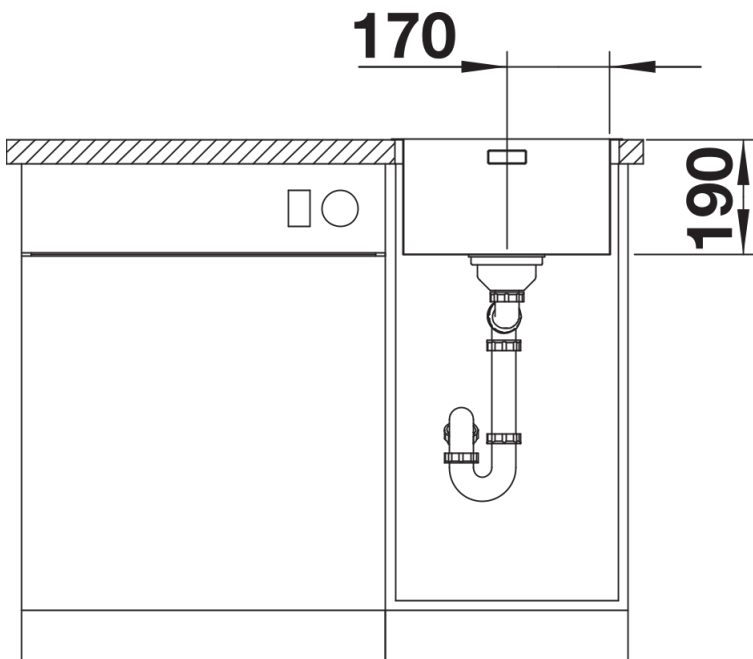

## Planning information

---

- Cut out size: 370 x 430 x R15
- Universal handing

## Scope of supply

---

- Waste and overflow fitting with space-saving pipe
- 3 ½" basket strainer
- fixing kit (sealing not included)

## Details

---

Top view

Cut-out

Front view

Side view