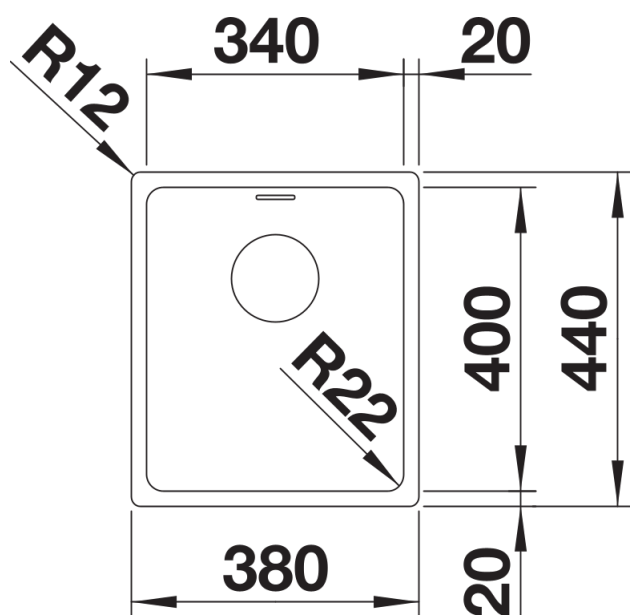

## Planning information

---

- Cut out size: 370 x 430 x R15
- Universal handing

## Scope of supply

---

- Waste and overflow fitting with space-saving pipe
- 3 ½" basket strainer
- fixing kit (sealing not included)

## Details

---

Top view

Cut-out

Front view

Side view