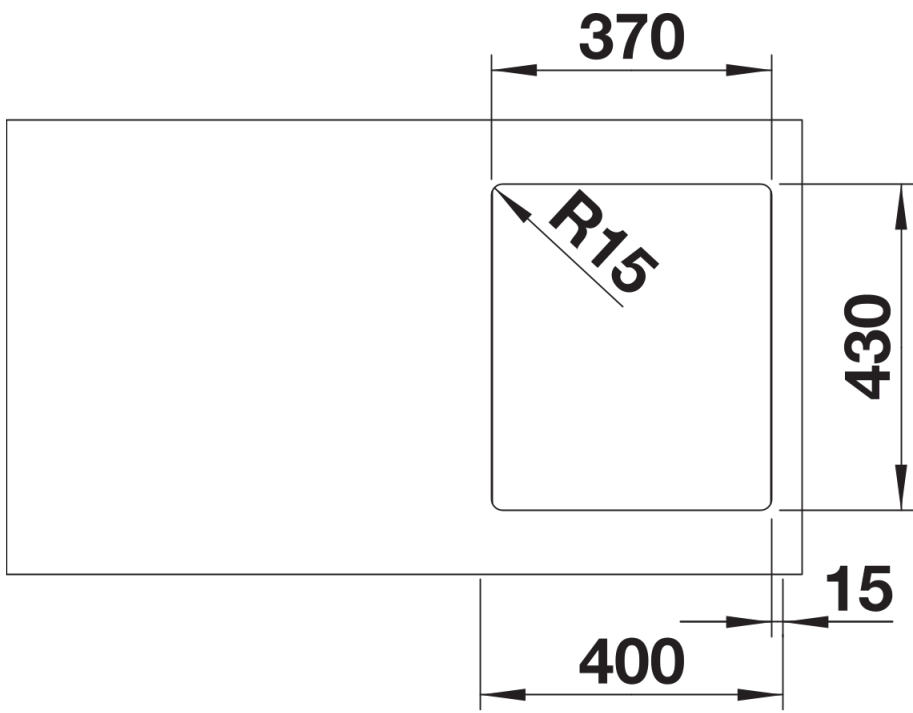

## Planning information

---

- Cut out size: 370 x 430 x R15
- Universal handing

## Scope of supply

---

- Waste and overflow fitting with space-saving pipe
- 3 ½" basket strainer
- fixing kit (sealing not included)

## Details

---

Top view

Cut-out

Front view

Side view