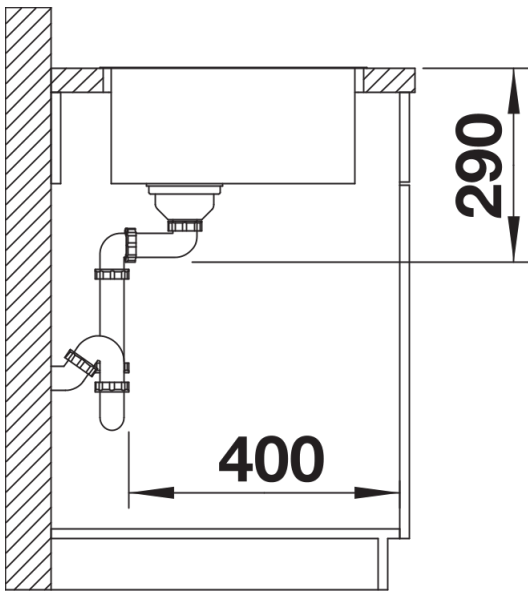

## Planning information

---

- Cut out size: 370 x 430 x R15
- Universal handing

## Scope of supply

---

- Waste and overflow fitting with space-saving pipe
- 3 ½" basket strainer
- fixing kit (sealing not included)

## Details

---

Top view

Cut-out

Front view

Side view