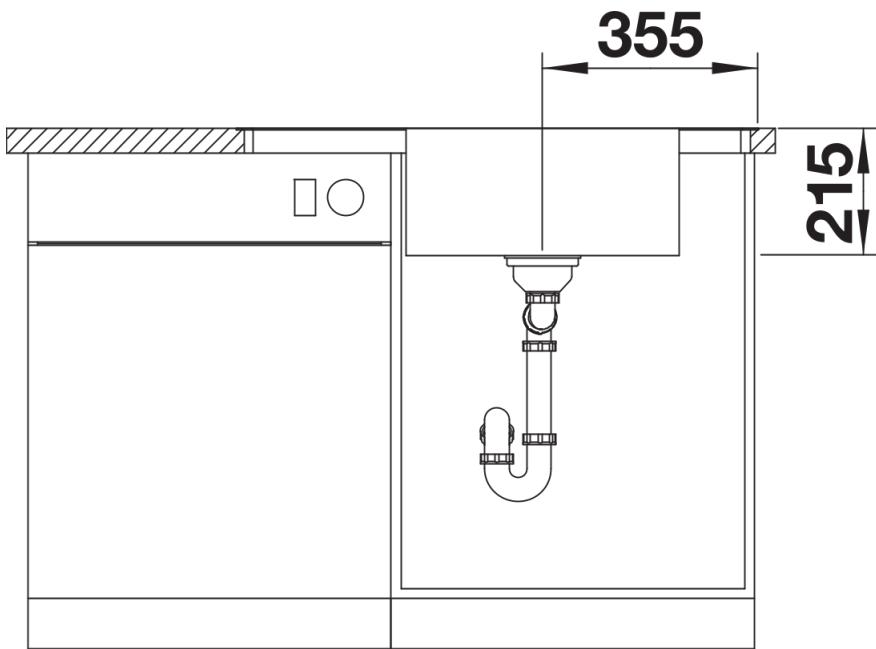

## Planning information

---

- Cut out size: 836 x 476 x R15
- Please state hand of bowl

## Scope of supply

---

- Multifunctional bowl
- waste and overflow fitting with space-saving pipe
- 3 ½" basket strainer with remote pop-up control
- fixing kit

227692 - Multifunctional colander in stainless steel

## Details

---

Top view

Cut-out

Front view

Side view