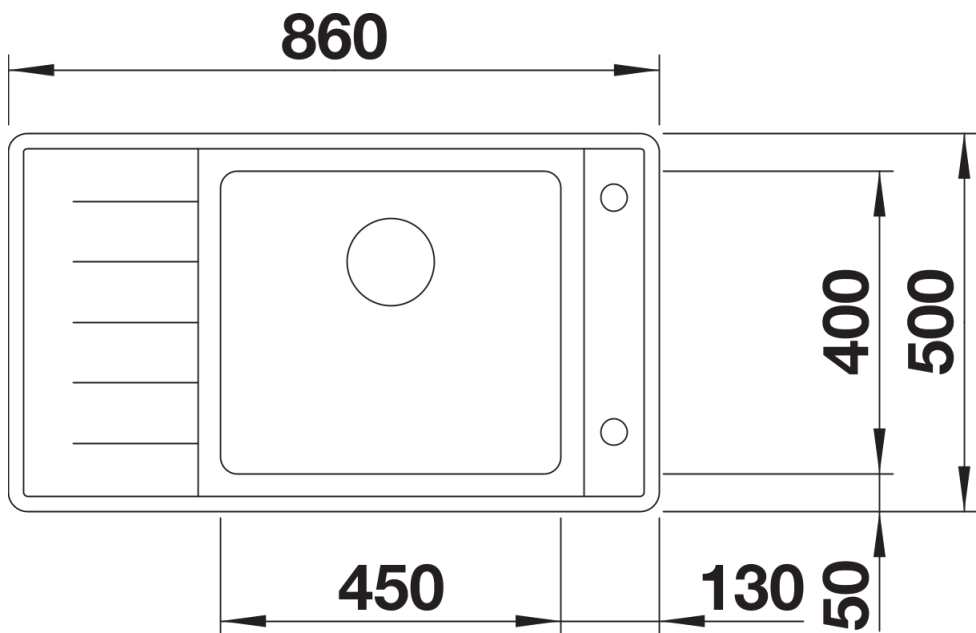

## Planning information

---

- Cut out size: 836 x 476 x R15
- Please state hand of bowl

## Scope of supply

---

- Multifunctional bowl
- waste and overflow fitting with space-saving pipe
- 3 ½" basket strainer with remote pop-up control
- fixing kit

227692 - Multifunctional colander in stainless steel

## Details

---

Top view

Cut-out

Front view

Side view