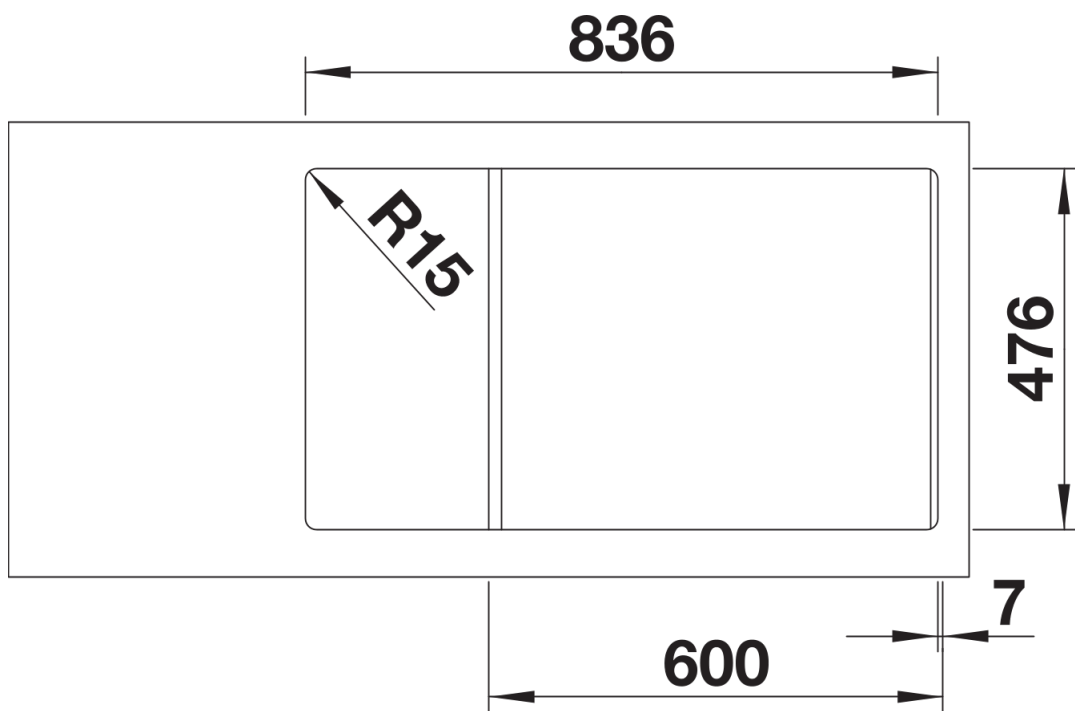

## Planning information

---

- Cut out size: 836 x 476 x R15
- Please state hand of bowl

## Scope of supply

---

- Multifunctional bowl
- waste and overflow fitting with space-saving pipe
- 3 ½" basket strainer with remote pop-up control
- fixing kit

227692 - Multifunctional colander in stainless steel

## Details

---

Top view

Cut-out

Front view

Side view