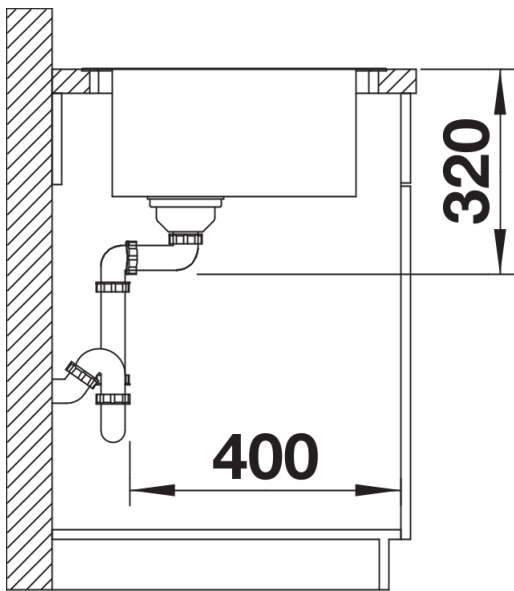

## Planning information

---

- Cut out size: 836 x 476 x R15
- Please state hand of bowl

## Scope of supply

---

- Multifunctional bowl
- waste and overflow fitting with space-saving pipe
- 3 ½" basket strainer with remote pop-up control
- fixing kit

227692 - Multifunctional colander in stainless steel

## Details

---

Top view

Cut-out

Front view

Side view