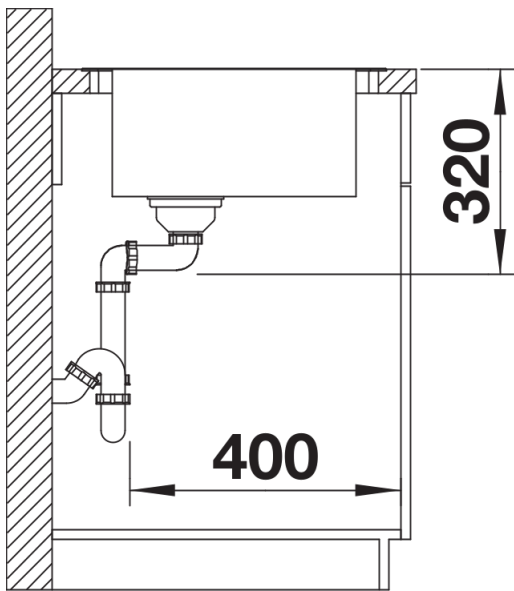

Planning information

- Cut out size: 836 x 476 x R15
- Please state hand of bowl

Scope of supply

- Multifunctional bowl
- waste and overflow fitting with space-saving pipe
- 3 ½" basket strainer with remote pop-up control
- fixing kit

227692 - Stainless steel colander

Details

Top view

Cut-out

Front view

Side view