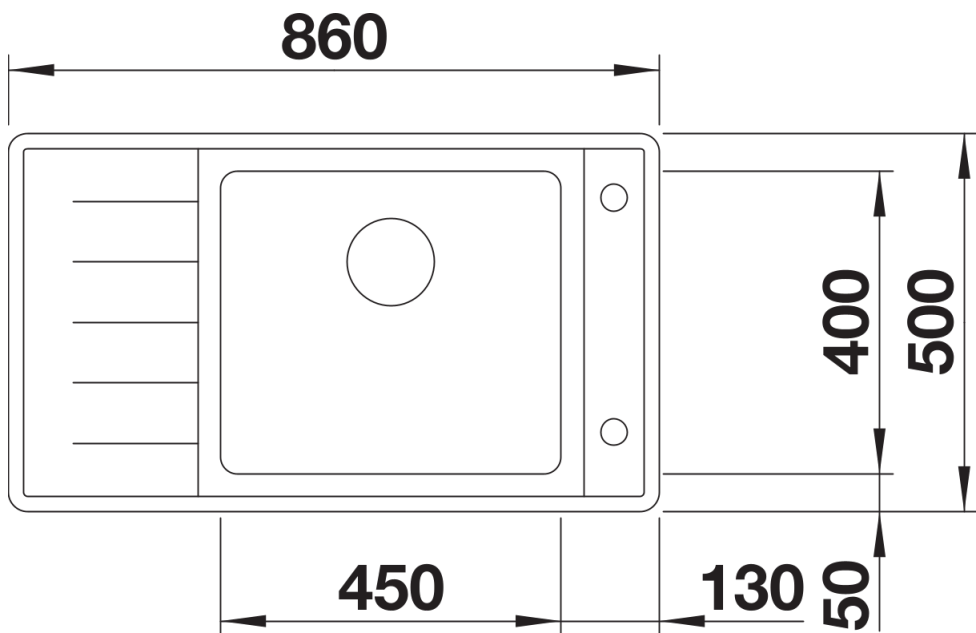

Planning information

- Cut out size: 836 x 476 x R15
- Please state hand of bowl

Scope of supply

- Multifunctional bowl
- waste and overflow fitting with space-saving pipe
- 3 ½" basket strainer with remote pop-up control
- fixing kit

227692 - Stainless steel colander

Details

Top view

Cut-out

Front view

Side view