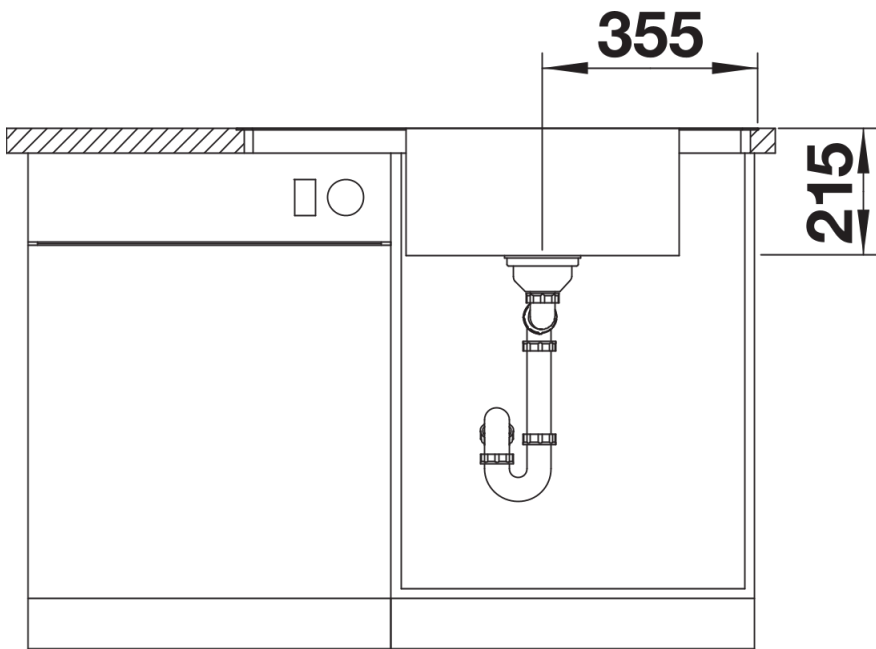

Planning information

- Cut out size: 836 x 476 x R15
- Please state hand of bowl

Scope of supply

- Multifunctional bowl
- waste and overflow fitting with space-saving pipe
- 3 ½" basket strainer with remote pop-up control
- fixing kit

227692 - Stainless steel colander

Details

Top view

Cut-out

Front view

Side view