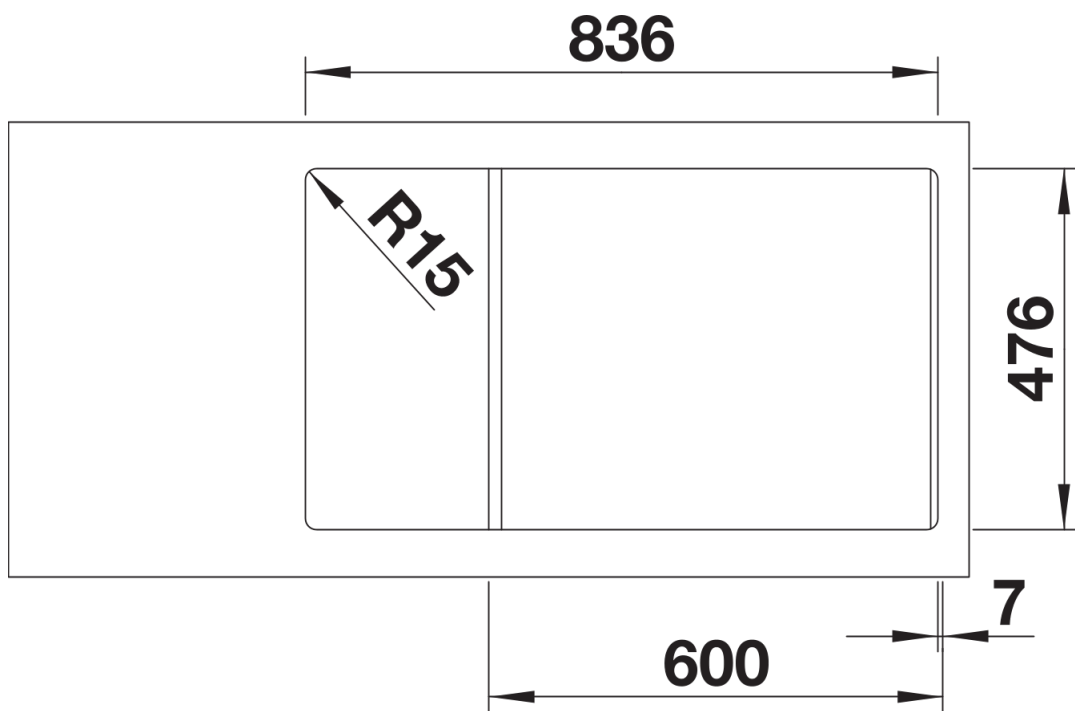

Planning information

- Cut out size: 836 x 476 x R15
- Please state hand of bowl

Scope of supply

- Multifunctional bowl
- waste and overflow fitting with space-saving pipe
- 3 ½" basket strainer with remote pop-up control
- fixing kit

227692 - Stainless steel colander

Details

Top view

Cut-out

Front view

Side view