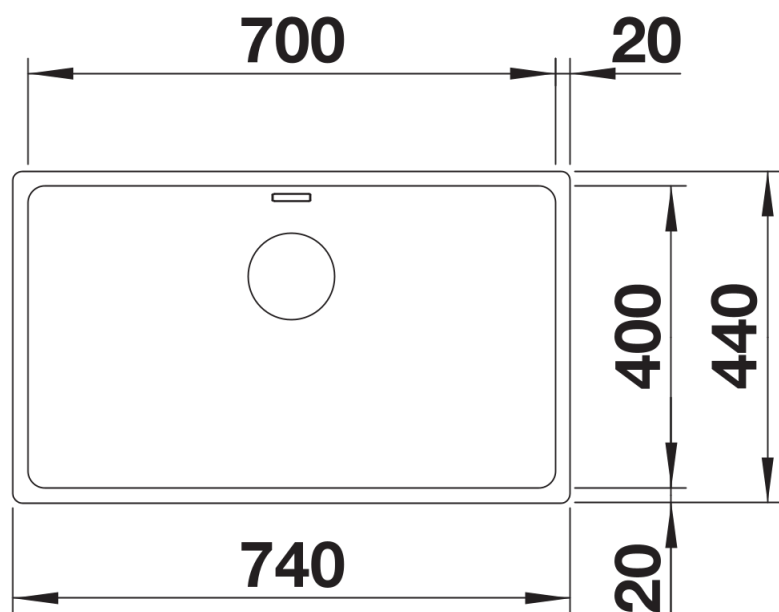

Product information sheet ANDANO 700-IF

Item no. 522969

Benefits

- Balanced composition of optical and functional elements
- The combination of radii and surface design creates a modern design
- High quality features consisting of a covered C-overflow and InFino drain system - elegantly integrated and easy-care
- Large bowl capacity and fully usable base
- For installation from above

Planning information

- Cut out size: 730 x 430 x R15
- Universal handing

Scope of supply

- Waste and overflow fitting with space-saving pipe
- 3 ½" InFino basket strainer
- fixing kit included

Details

Top view

Cut-out

Front view

Side view