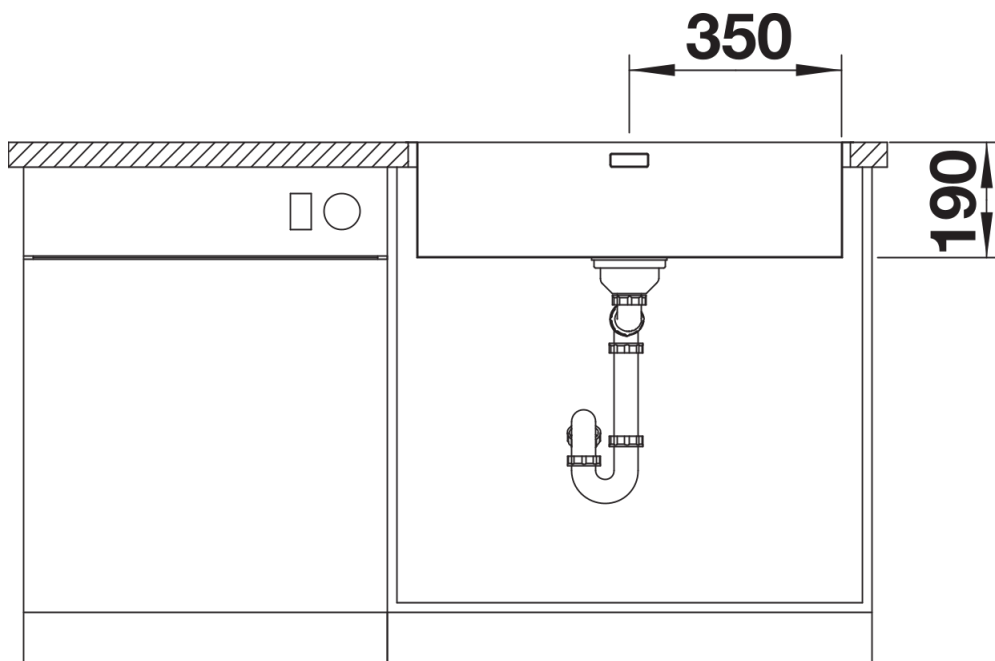

Product information sheet ANDANO 700-IF

Item no. 522969

Benefits

- Balanced composition of optical and functional elements
- The combination of radii and surface design creates a modern design
- High quality features consisting of a covered C-overflow and InFino drain system - elegantly integrated and easy-care
- Large bowl capacity and fully usable base
- For installation from above

Planning information

- Cut out size: 730 x 430 x R15
- Universal handing

Scope of supply

- Waste and overflow fitting with space-saving pipe
- 3 ½" InFino basket strainer
- fixing kit included

Details

Top view

Cut-out

Front view

Side view