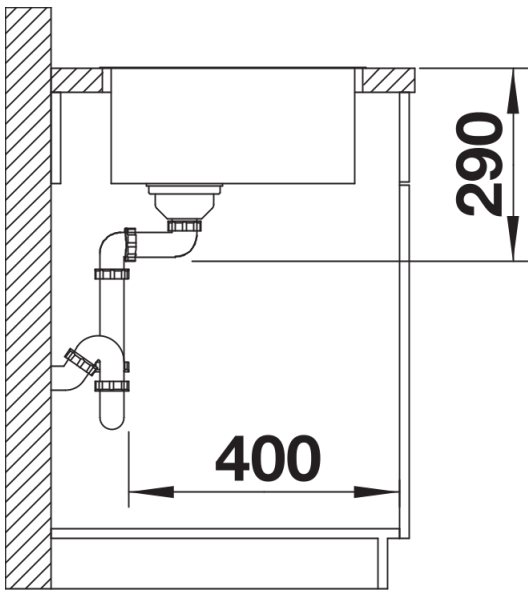

Planning information

- Cut out size: 730 x 430 x R15
- Universal handing

Scope of supply

- Waste and overflow fitting with space-saving pipe
- 3 ½" InFino basket strainer
- fixing kit included

Details

Top view

Cut-out

Front view

Side view