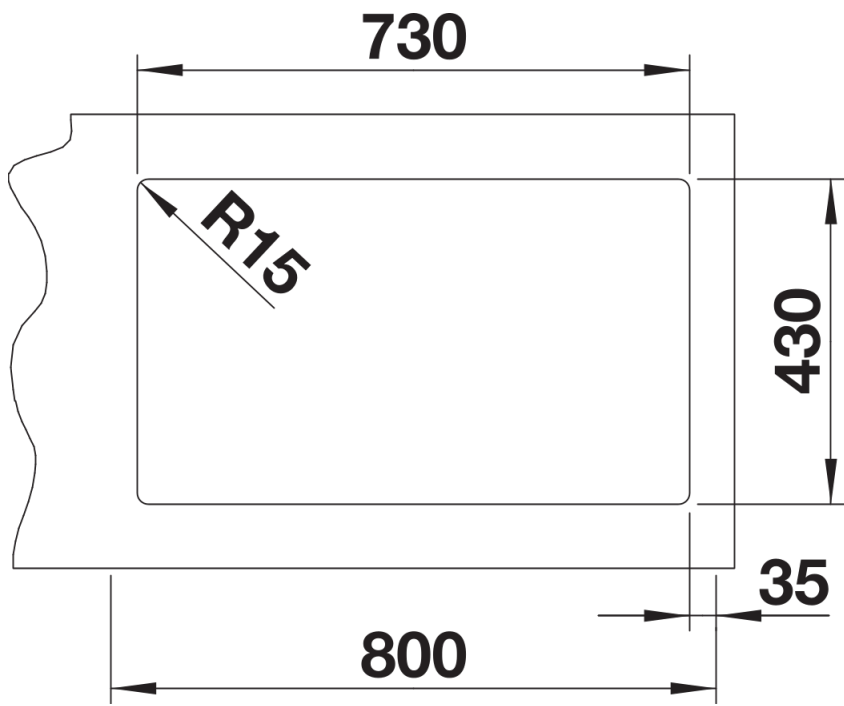

Planning information

- Cut out size: 730 x 430 x R15
- Universal handing

Scope of supply

- Waste and overflow fitting with space-saving pipe
- 3 ½" InFino basket strainer
- fixing kit included

Details

Top view

Cut-out

Front view

Side view