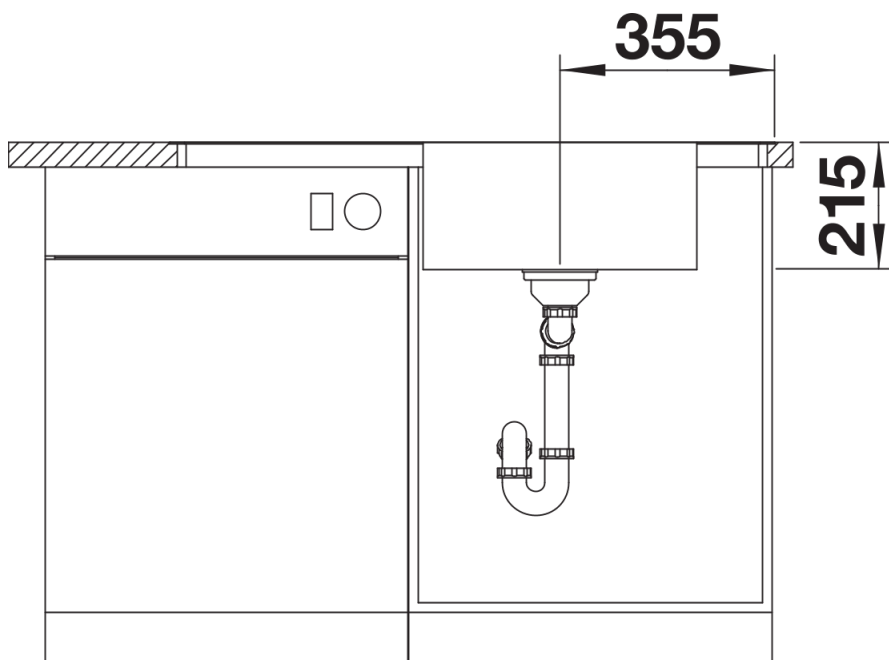

## Planning information

---

- Cut out size: 976 x 476 x R15
- Please state hand of bowl

## Scope of supply

---

- Multifunctional bowl
- waste and overflow fitting with space-saving pipe
- 3 ½" basket strainer with remote pop-up control
- fixing kit

227692 - Multifunctional colander in stainless steel

## Details

---

Top view

Cut-out

Front view

Side view