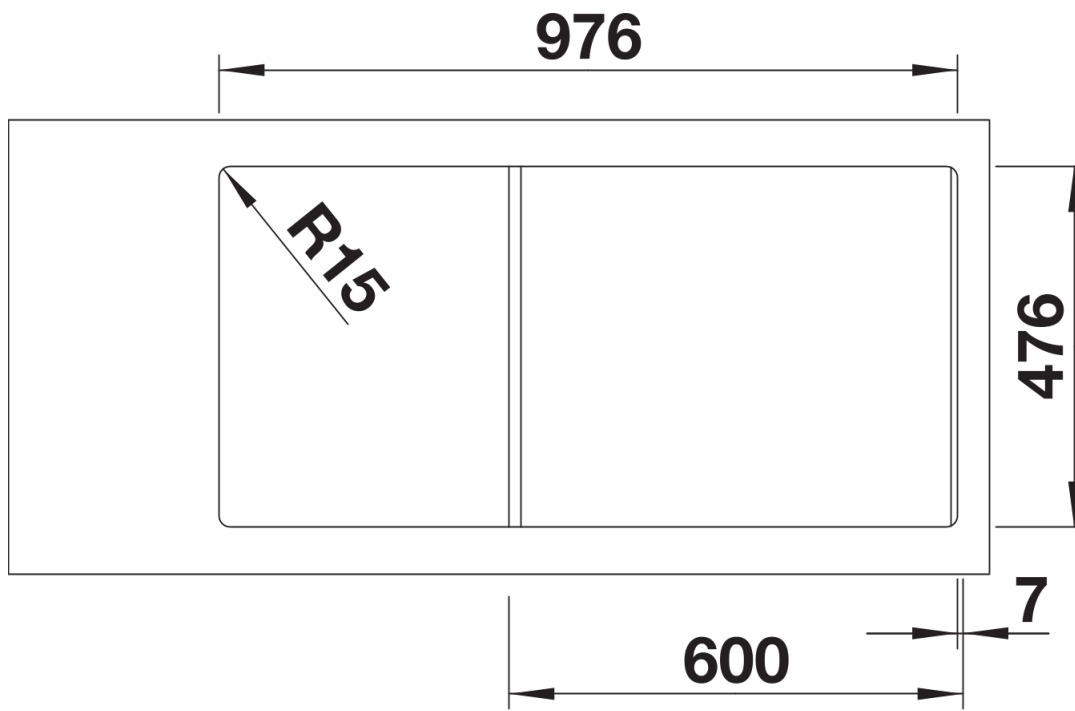

## Planning information

---

- Cut out size: 976 x 476 x R15
- Please state hand of bowl

## Details

---

Top view

Cut-out

Front view

Side view