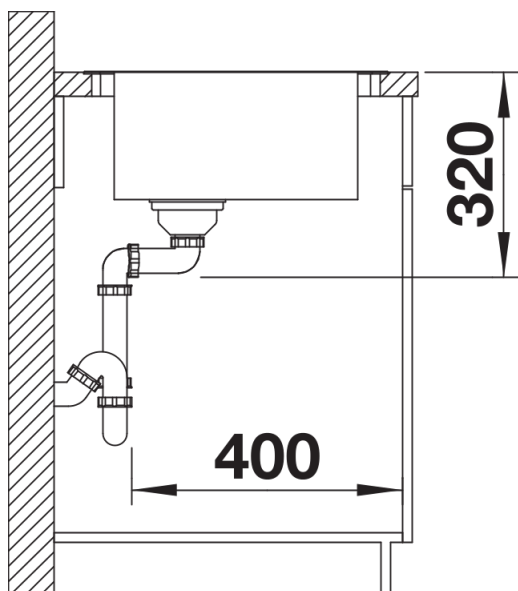

## Planning information

---

- Cut out size: 976 x 476 x R15
- Please state hand of bowl

## Scope of supply

---

- Multifunctional bowl
- waste and overflow fitting with space-saving pipe
- 3 ½" basket strainer with remote pop-up control
- fixing kit

227692 - Multifunctional colander in stainless steel

## Details

---

Top view

Cut-out

Front view

Side view