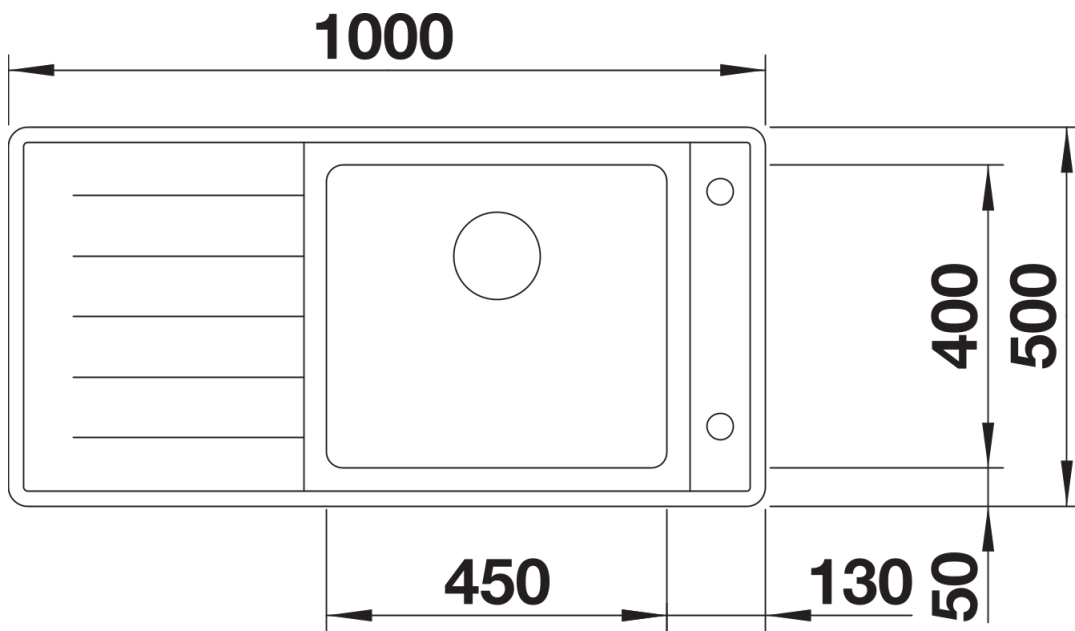

## Planning information

---

- Cut out size: 976 x 476 x R15
- Please state hand of bowl

## Scope of supply

---

- Multifunctional bowl
- waste and overflow fitting with space-saving pipe
- 3 ½" basket strainer with remote pop-up control
- fixing kit

227692 - Multifunctional colander in stainless steel

## Details

---

Top view

Cut-out

Front view

Side view