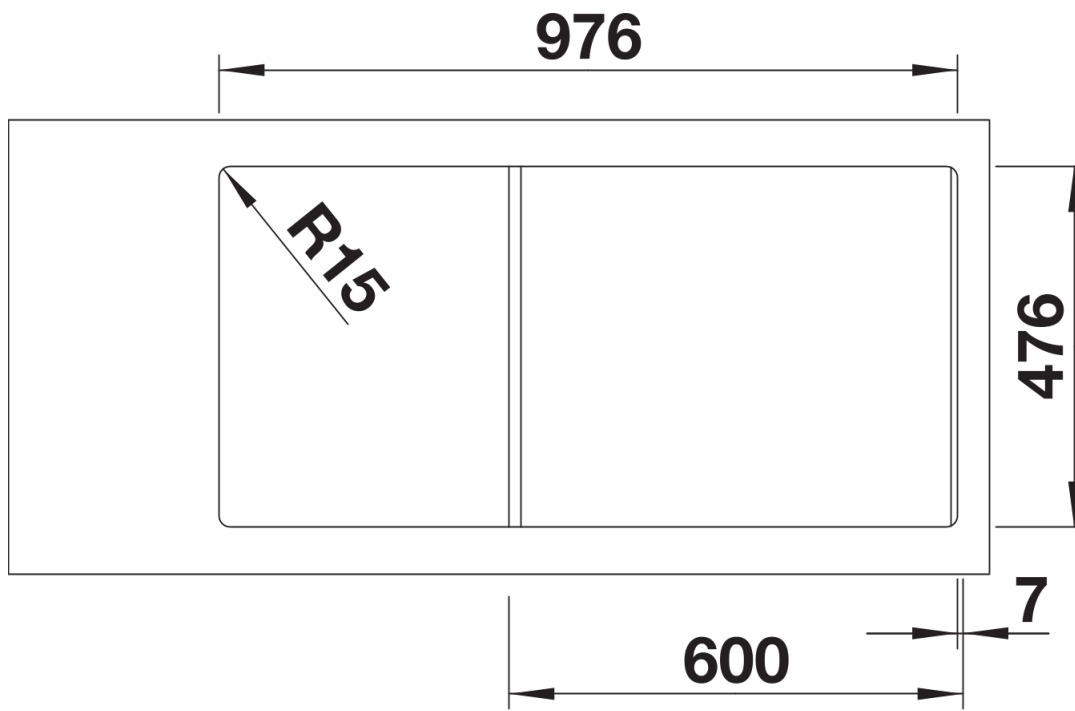

Product information sheet ANDANO XL 6 S-IF

Item no. 523000

Benefits

- Elegant modern design with multifunctional elements
- Modern bowl design with tight corner and base radii and the covered C-overflow
- Large bowl capacity and fully utilisable base
- Hang-in colander integrates flush in the sink design
- Lateral tap ledge - easily accessible and practical, also for window installations

Planning information

- Cut out size: 976 x 476 x R15
- Please state hand of bowl

Scope of supply

- Multifunctional bowl
- waste and overflow fitting with space-saving pipe
- 3 ½" basket strainer with remote pop-up control
- fixing kit (to be sealed on site)
- German warehouse stock
- please allow 10 working days

227692 - Multifunctional colander

Details

Top view

Cut-out

Front view

Side view