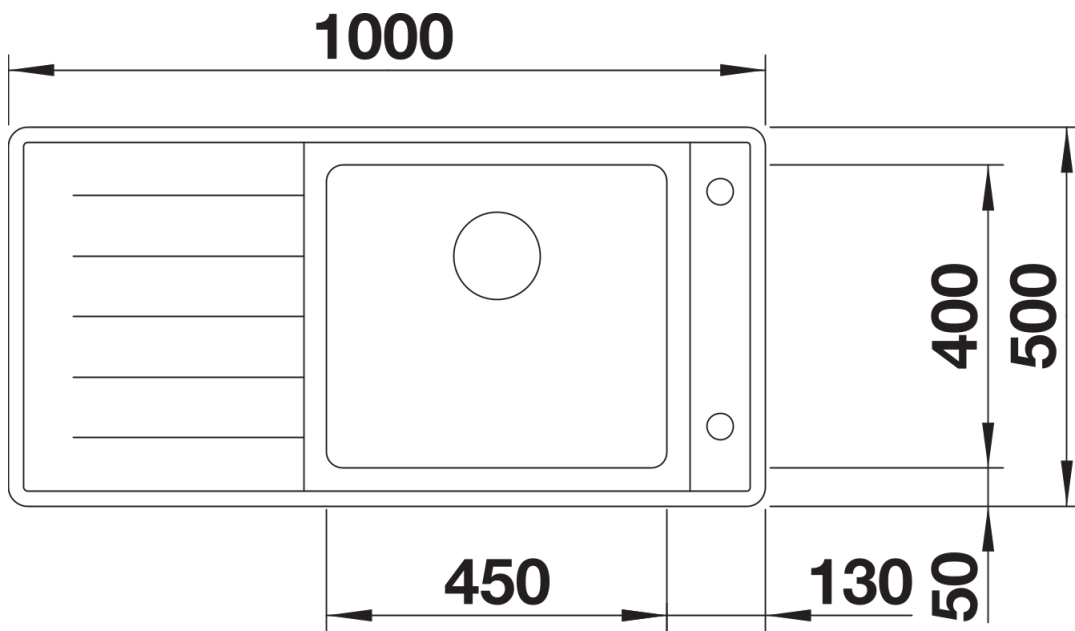

Product information sheet ANDANO XL 6 S-IF

Item no. 523000

Benefits

- Elegant modern design with multifunctional elements
- Modern bowl design with tight corner and base radii and the covered C-overflow
- Large bowl capacity and fully utilisable base
- Hang-in colander integrates flush in the sink design
- Lateral tap ledge - easily accessible and practical, also for window installations

Planning information

- Cut out size: 976 x 476 x R15
- Please state hand of bowl

Scope of supply

- Multifunctional bowl
- waste and overflow fitting with space-saving pipe
- 3 ½" basket strainer with remote pop-up control
- fixing kit (to be sealed on site)
- German warehouse stock
- please allow 10 working days

227692 - Multifunctional colander

Details

Top view

Cut-out

Front view

Side view