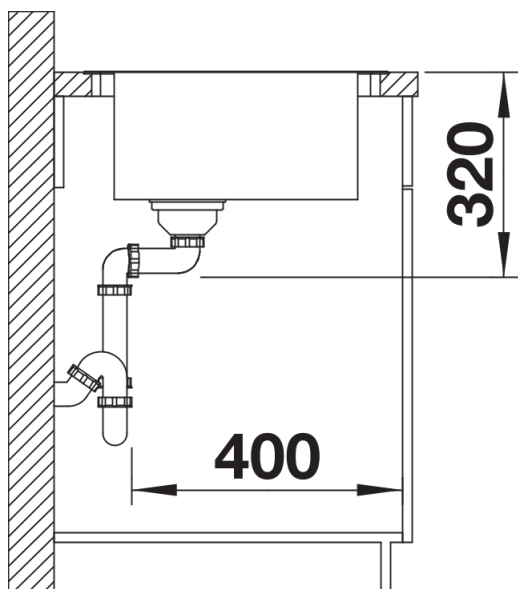

Planning information

- Cut out size: 976 x 476 x R15
- Please state hand of bowl

Scope of supply

- Multifunctional bowl
- waste and overflow fitting with space-saving pipe
- 3 ½" basket strainer with remote pop-up control
- fixing kit (to be sealed on site)
- German warehouse stock
- please allow 10 working days

227692 - Multifunctional colander

Details

Top view

Cut-out

Front view

Side view