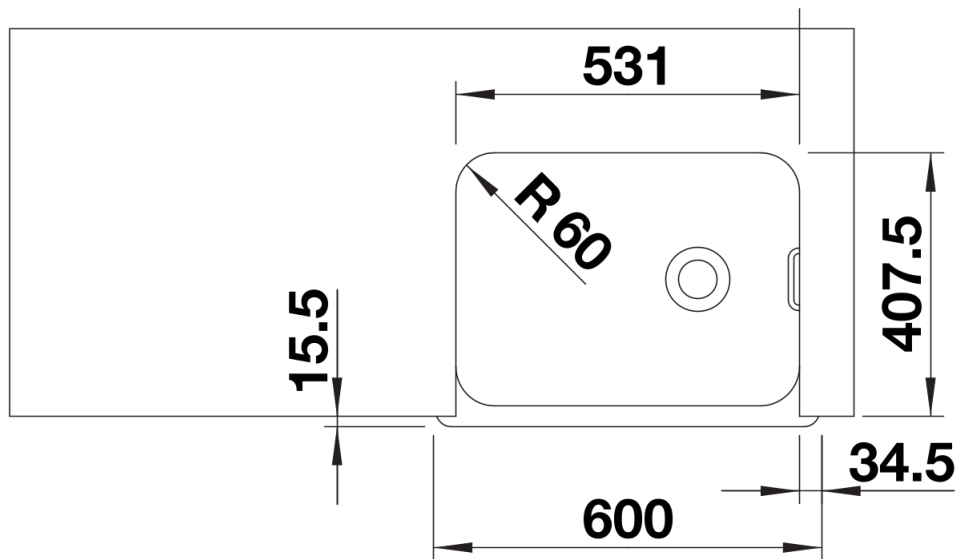

## Planning information

---

- Cut out: Overmount template supplied
- Notes: Internal bowl depth 222mm, Sink depth 245mm

## Scope of supply

---

- With 1 ½" basket strainer waste and integral overflow

## Details

---

Top view

Cut-out

Front view