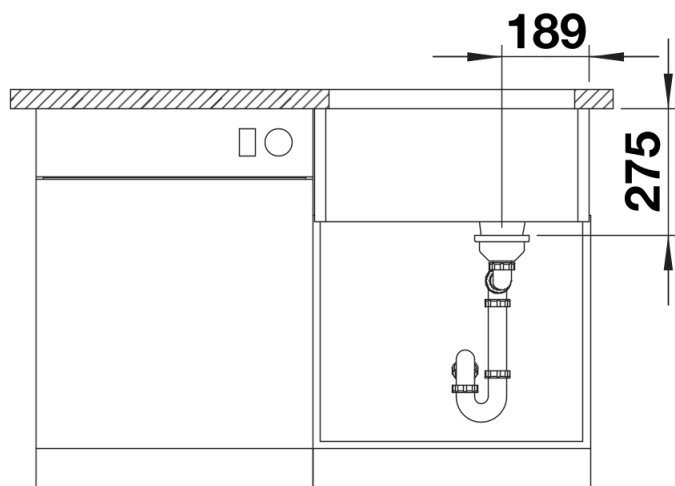

## Planning information

---

- Cut out: Overmount template supplied
- Notes: Internal bowl depth 222mm, Sink depth 245mm

## Scope of supply

---

- With 1 ½" basket strainer waste and integral overflow

## Details

---

Top view

Cut-out

Front view