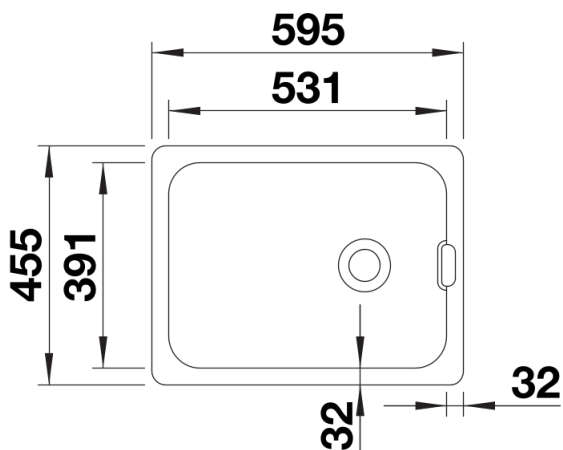

## Planning information

---

- Cut out: Overmount template supplied
- Notes: Internal bowl depth 222mm, Sink depth 245mm

## Scope of supply

---

- With 1 ½" basket strainer waste and integral overflow

## Details

---

Top view

Cut-out

Front view