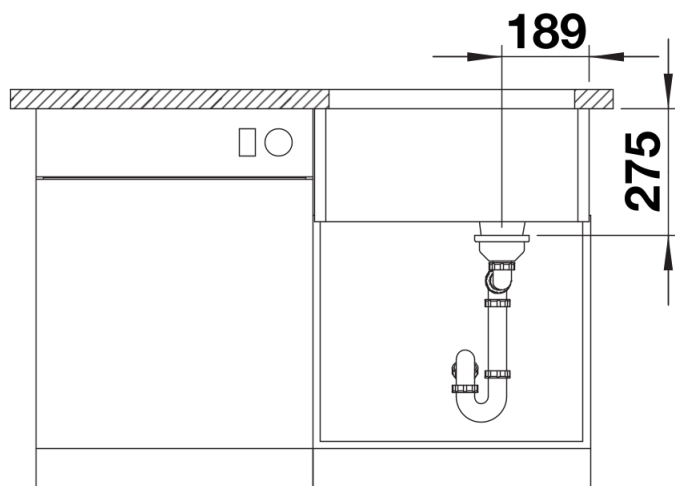

Available colours:
crystal white gloss

Ceramic crystal white gloss

Planning information

- Cut out: Overmount template supplied
- Notes: Sink depth 245 mm

Scope of supply

- With 1 ½" basket strainer waste and integral overflow

Details

Top view

Cut-out

Front view