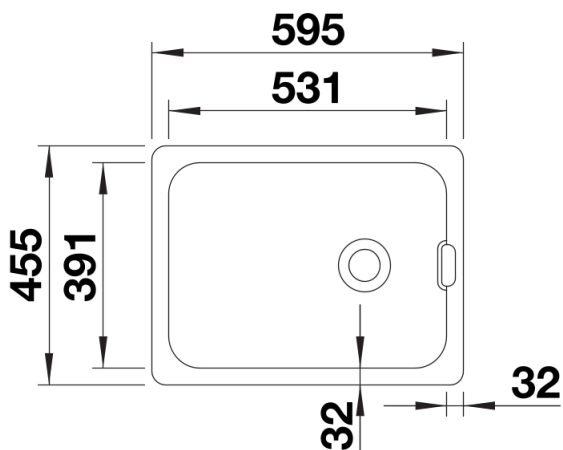

Available colours:
crystal white gloss

Ceramic crystal white gloss

Planning information

- Cut out: Overmount template supplied
- Notes: Sink depth 245 mm

Scope of supply

- With 1 ½" basket strainer waste and integral overflow

Details

Top view

Cut-out

Front view