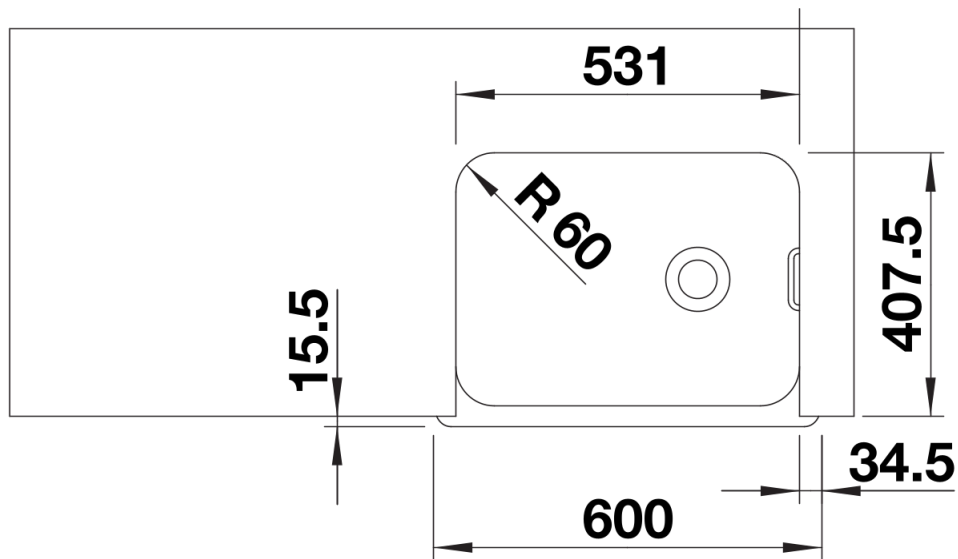

Available colours:
crystal white gloss

Ceramic crystal white gloss

Planning information

- Cut out: Overmount template supplied
- Notes: Sink depth 245 mm

Scope of supply

- With 1 ½" basket strainer waste and integral overflow

Details

Top view

Cut-out

Front view