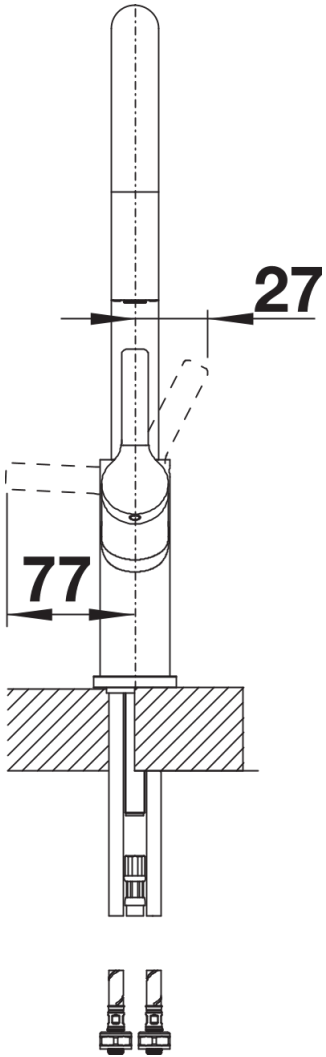

Product information sheet CARENA-S Vario

Item no. 521358

Benefits

- Classic modern premium mixer tap
- Covered pull-out two-spray hose with change-over function
- High arched outlet for easy filling of pots and vases
- High positioned, ergonomic control lever

Planning information

- Please note:
- Requires a balanced high pressure supply only, min 2.0 bar, preferred 2.0 - 2.5 bar
- $\frac{3}{8}$ " BSP connectors required (not supplied)
- Height: 400
- Reach: 201
- Base: 50
- Tap hole: $\varnothing 35$
- German warehouse stock.
- Allow 10 working days.

Scope of supply

- Single lever monobloc mixer tap
- High long reach swan neck spout
- Concealed pull-out two-spray hose with change-over function
- With ceramic disc cartridge
- $\frac{3}{8}$ " flexible connector pipes, 450mm long
- Requires a balanced high pressure supply only, minimum 2.0 bar
- Fit metal stabilising bracket if required, item No. 513383

Details

Swivel range

Side view