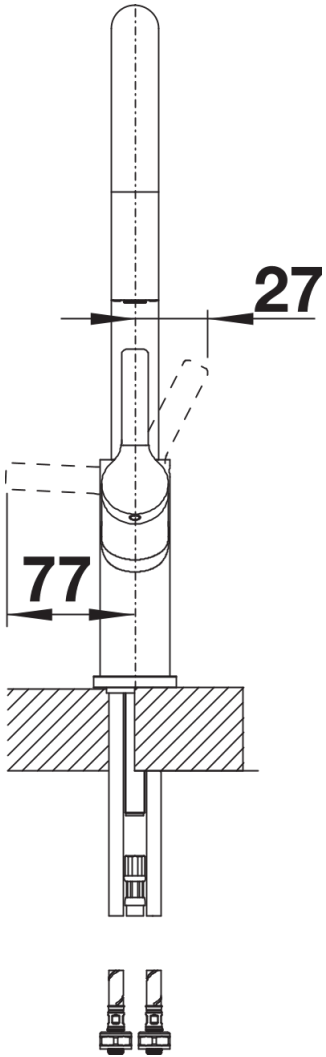

Product information sheet CARENA-S Vario

Item no. 521358

Benefits

- Classic modern premium mixer tap
- Covered pull-out two-spray hose with change-over function
- High arched outlet for easy filling of pots and vases
- High positioned, ergonomic control lever

Planning information

- Please note:
- Requires a balanced high pressure supply only, min 2.0 bar, preferred 2.0 - 2.5 bar
- $\frac{3}{8}$ " BSP connectors required (not supplied)
- Height: 400
- Reach: 201
- Base: 50
- Tap hole: $\varnothing 35$
- German warehouse stock.
- Allow 10 working days.

Scope of supply

- $\varnothing 35$ mm tap hole required
- Flexible connector pipes, 500 mm long and $\frac{3}{8}$ " nut
- Requires a balanced high pressure supply only, minimum 2.0 bar
- Fit metal stabilising bracket if required, item number 513383

Details

Swivel range

Side view