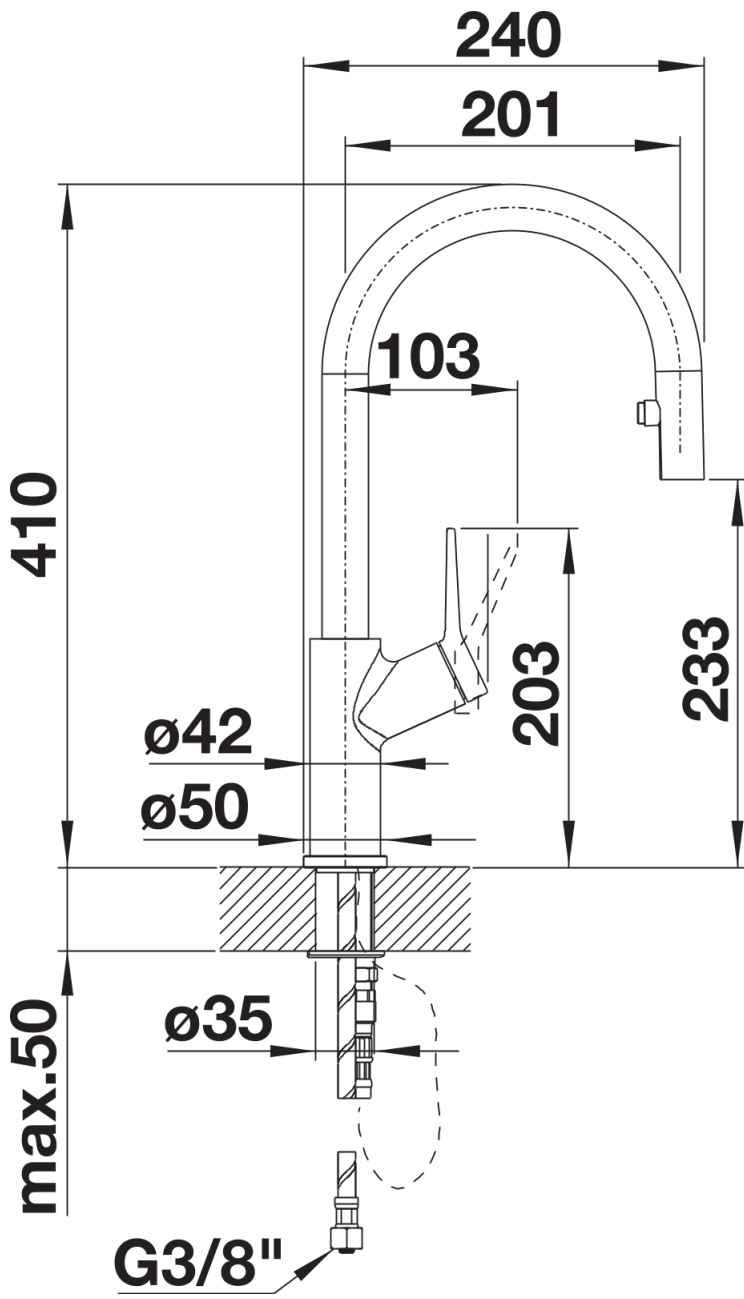

Planning information

- Please note:
- Requires a balanced high pressure supply only, min 2.0 bar, preferred 2.0 - 2.5 bar
- $\frac{3}{8}$ " BSP connectors required (not supplied)
- Height: 400
- Reach: 201
- Base: 50
- Tap hole: $\varnothing 35$
- German warehouse stock.
- Allow 10 working days.

Scope of supply

- Single lever monobloc mixer tap
- High long reach swan neck spout
- Concealed pull-out two-spray hose with change-over function
- With ceramic disc cartridge
- $\frac{3}{8}$ " flexible connector pipes, 450mm long
- Requires a balanced high pressure supply only, minimum 2.0 bar
- Fit metal stabilising bracket if required, item No. 513383

Details

Swivel range

Side view