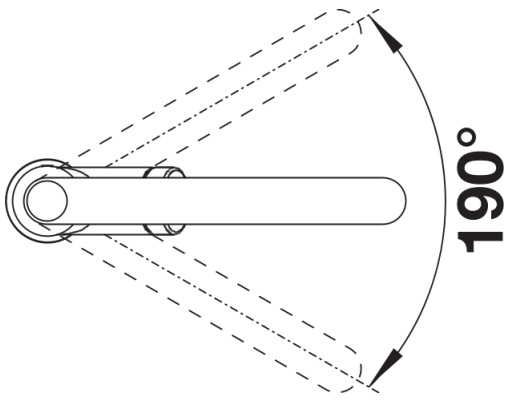

Product information sheet CARENA-S Vario

Item no. 521358

Benefits

- Classic modern premium mixer tap
- Covered pull-out two-spray hose with change-over function
- High arched outlet for easy filling of pots and vases
- High positioned, ergonomic control lever

Planning information

- Please note:
- Requires a balanced high pressure supply only, min 2.0 bar, preferred 2.0 - 2.5 bar
- $\frac{3}{8}$ " BSP connectors required (not supplied)
- Height: 400
- Reach: 201
- Base: 50
- Tap hole: $\varnothing 35$
- German warehouse stock.
- Allow 10 working days.

Scope of supply

- $\varnothing 35$ mm tap hole required
- Flexible connector pipes, 500 mm long and $\frac{3}{8}$ " nut
- Requires a balanced high pressure supply only, minimum 2.0 bar
- Fit metal stabilising bracket if required, item number 513383

Details

Swivel range

Side view