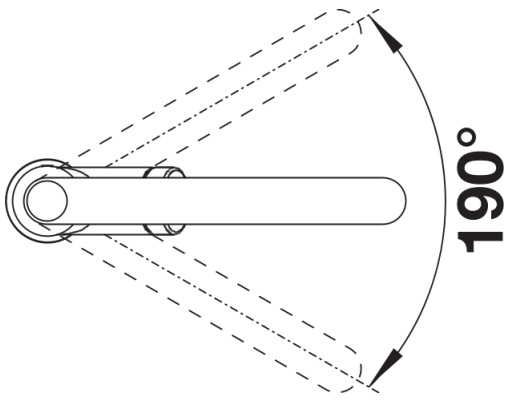

Product information sheet CARENA-S Vario

Item no. 521358

Benefits

- Classic modern premium mixer tap
- Covered pull-out two-spray hose with change-over function
- High arched outlet for easy filling of pots and vases
- High positioned, ergonomic control lever

Planning information

- Please note:
- Requires a balanced high pressure supply only, min 2.0 bar, preferred 2.0 - 2.5 bar
- $\frac{3}{8}$ " BSP connectors required (not supplied)
- Height: 400
- Reach: 201
- Base: 50
- Tap hole: $\varnothing 35$
- German warehouse stock.
- Allow 10 working days.

Scope of supply

- Single lever monobloc mixer tap
- High long reach swan neck spout
- Concealed pull-out two-spray hose with change-over function
- With ceramic disc cartridge
- $\frac{3}{8}$ " flexible connector pipes, 450mm long
- Requires a balanced high pressure supply only, minimum 2.0 bar
- Fit metal stabilising bracket if required, item No. 513383

Details

Swivel range

Side view