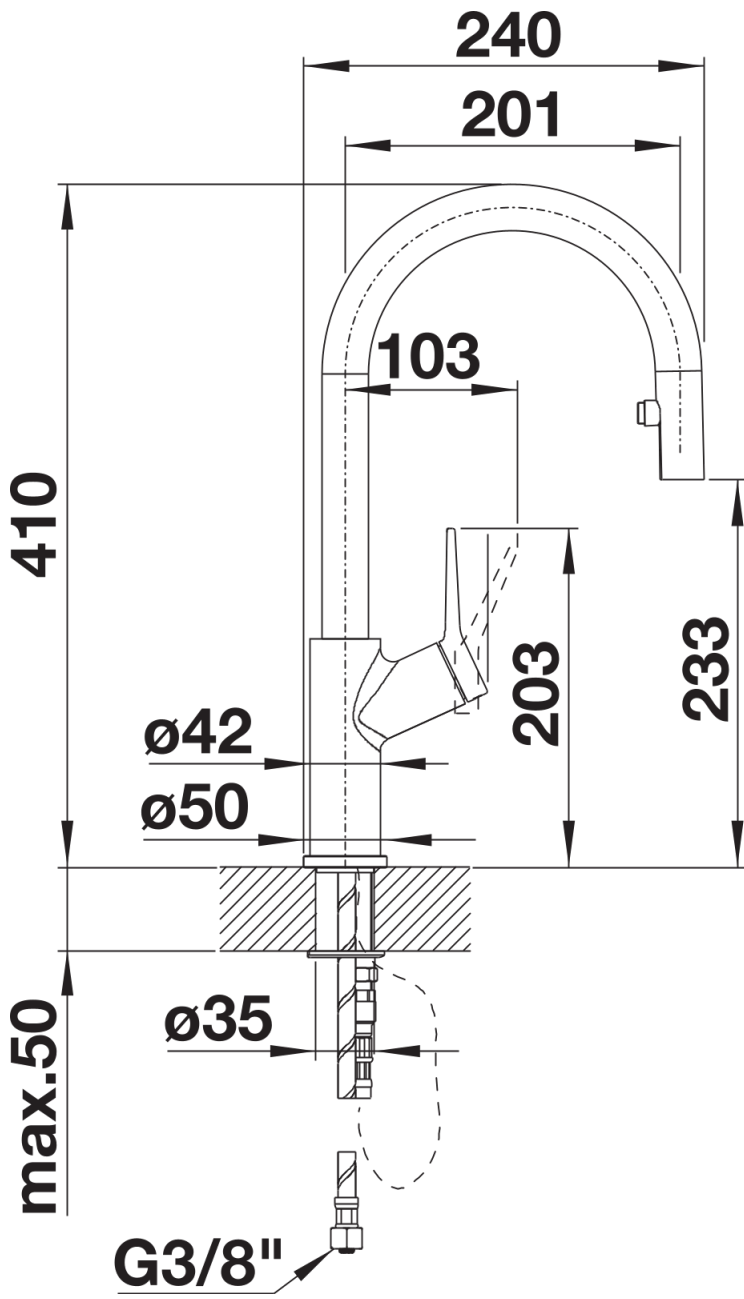

## Product information sheet CARENA-S Vario

Item no. 521359

## Planning information

---

- Please note:
- Requires a balanced high pressure supply only, min 2.0 bar, preferred 2.0 - 2.5 bar
- $\frac{3}{8}$ " BSP connectors required (not supplied)
- Height: 400
- Reach: 201
- Base: 50
- Tap hole:  $\varnothing 35$
- German warehouse stock.
- Allow 10 working days.

## Scope of supply

---

- $\varnothing 35$  mm tap hole required
- Flexible connector pipes, 500 mm long and  $\frac{3}{8}$ " nut
- Requires a balanced high pressure supply only, minimum 2.0 bar
- Fit metal stabilising bracket if required, item number 513383

## Details

---

Swivel range

Side view