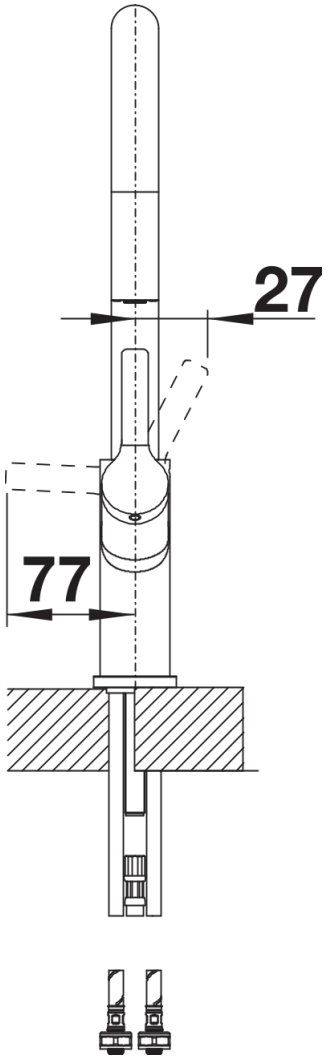

## Product information sheet CARENA-S Vario

Item no. 521359

## Planning information

---

- Please note:
- Requires a balanced high pressure supply only, min 2.0 bar, preferred 2.0 - 2.5 bar
- $\frac{3}{8}$ " BSP connectors required (not supplied)
- Height: 400
- Reach: 201
- Base: 50
- Tap hole:  $\varnothing 35$
- German warehouse stock.
- Allow 10 working days.

## Scope of supply

---

- $\varnothing 35$  mm tap hole required
- Flexible connector pipes, 500 mm long and  $\frac{3}{8}$ " nut
- Requires a balanced high pressure supply only, minimum 2.0 bar
- Fit metal stabilising bracket if required, item number 513383

## Details

---

Swivel range

Side view