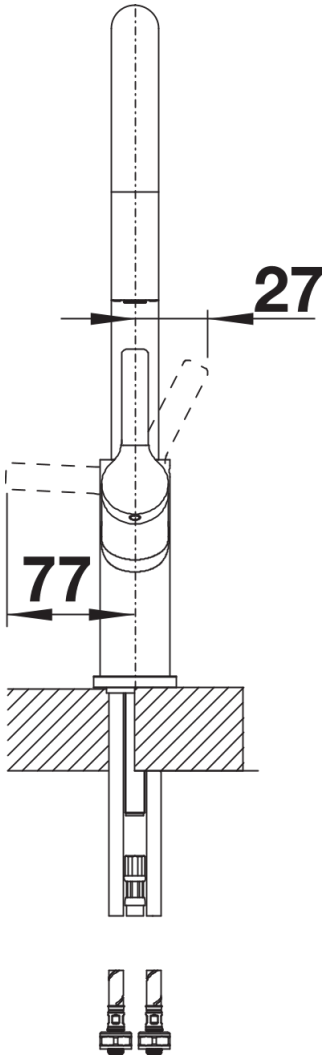

## Product information sheet CARENA-S Vario

Item no. 521358

## Planning information

---

- Please note:
- Requires a balanced high pressure supply only, min 2.0 bar, preferred 2.0 - 2.5 bar
- $\frac{3}{8}$ " BSP connectors required (not supplied)
- Height: 400
- Reach: 201
- Base: 50
- Tap hole:  $\varnothing 35$
- German warehouse stock.
- Allow 10 working days.

## Scope of supply

---

- $\varnothing 35$  mm tap hole required
- Flexible connector pipes, 500 mm long and  $\frac{3}{8}$ " nut
- Requires a balanced high pressure supply only, minimum 2.0 bar
- Fit metal stabilising bracket if required, item number 513383

## Details

---

Swivel range

Side view