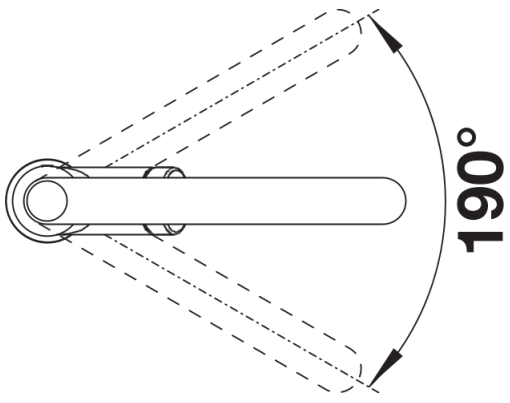

## Planning information

---

- Please note:
- Requires a balanced high pressure supply only, min 2.0 bar, preferred 2.0 - 2.5 bar
- $\frac{3}{8}$ " BSP connectors required (not supplied)
- Height: 400
- Reach: 201
- Base: 50
- Tap hole:  $\varnothing 35$
- German warehouse stock.
- Allow 10 working days.

## Scope of supply

---

- $\varnothing 35$  mm tap hole required
- Flexible connector pipes, 500 mm long and  $\frac{3}{8}$ " nut
- Requires a balanced high pressure supply only, minimum 2.0 bar
- Fit metal stabilising bracket if required, item number 513383

## Details

---

Swivel range

Side view