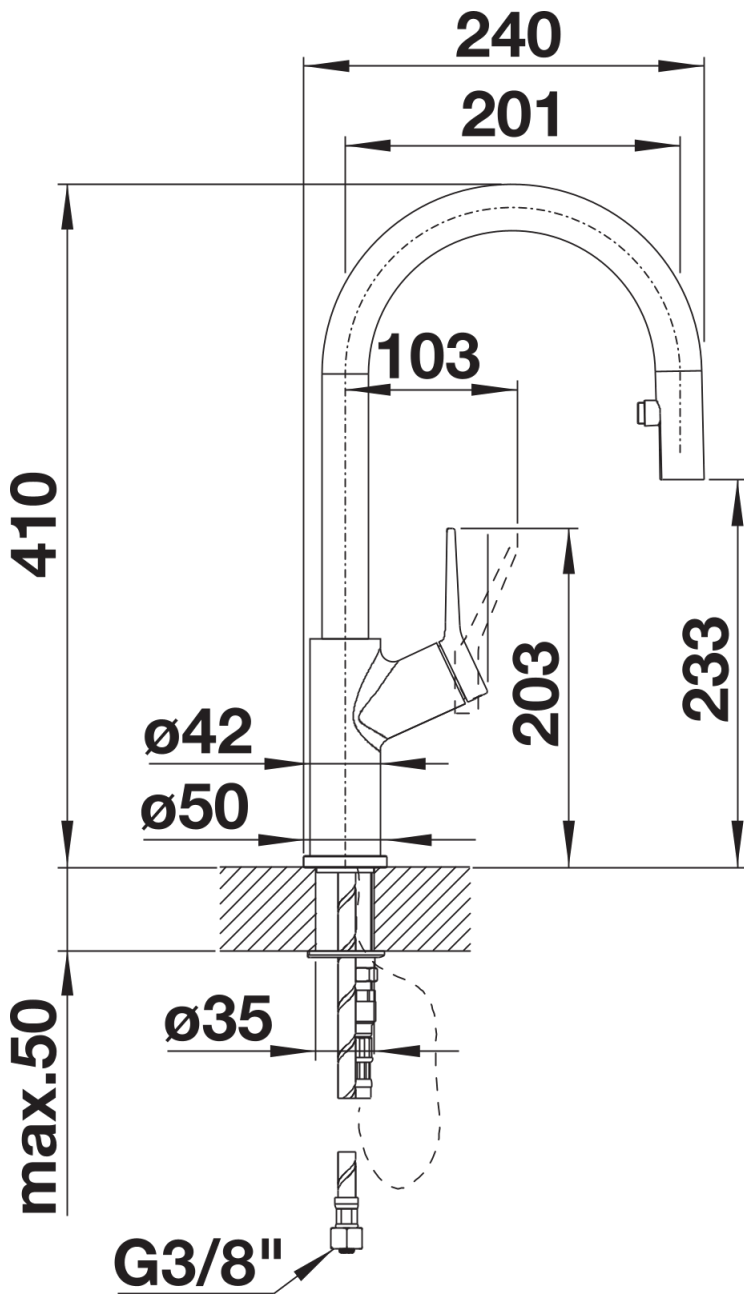

## Product information sheet CARENA-S Vario

Item no. 521358

## Planning information

---

- Please note:
- Requires a balanced high pressure supply only, min 2.0 bar, preferred 2.0 - 2.5 bar
- $\frac{3}{8}$ " BSP connectors required (not supplied)
- Height: 400
- Reach: 201
- Base: 50
- Tap hole:  $\varnothing 35$
- German warehouse stock.
- Allow 10 working days.

## Scope of supply

---

- $\varnothing 35$  mm tap hole required
- Flexible connector pipes, 500 mm long and  $\frac{3}{8}$ " nut
- Requires a balanced high pressure supply only, minimum 2.0 bar
- Fit metal stabilising bracket if required, item number 513383

## Details

---

Swivel range

Side view