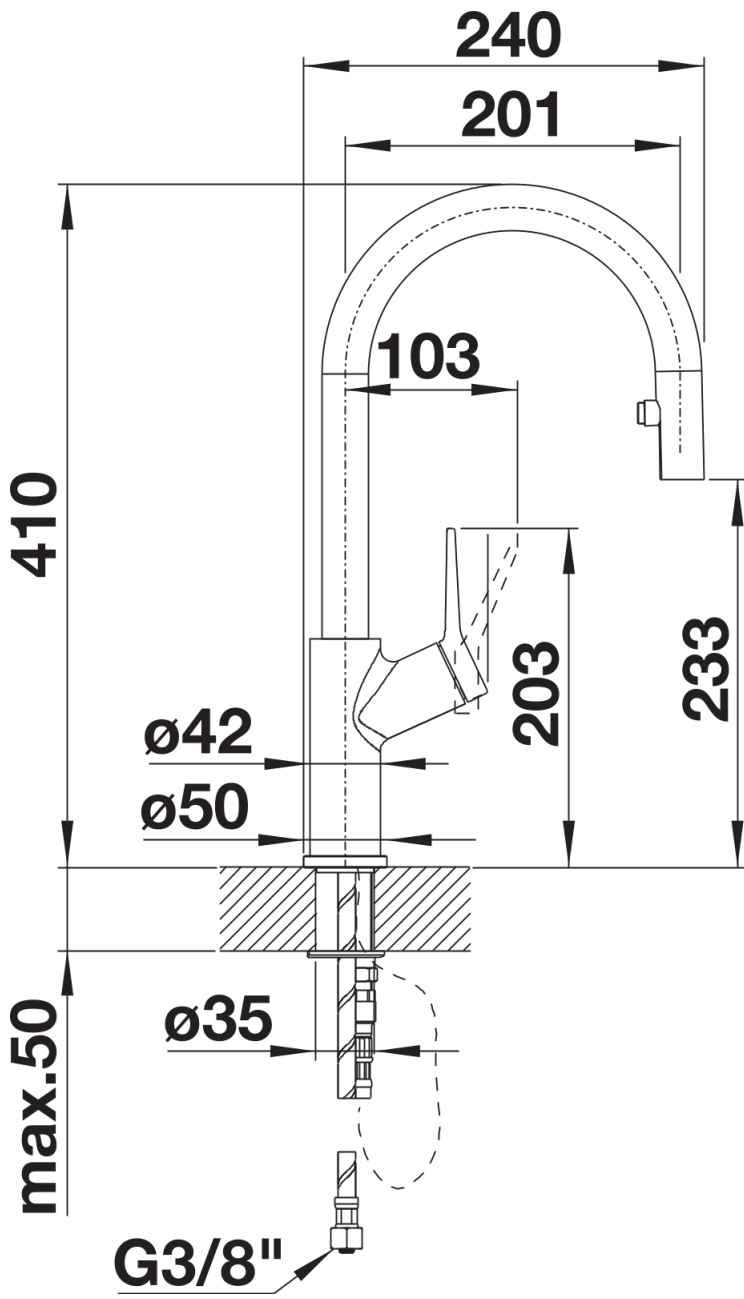

## Product information sheet CARENA-S Vario

Item no. 521368

## Planning information

---

- Please note:
- Requires a balanced high pressure supply only, min 2.0 bar, preferred 2.0 - 2.5 bar
- $\frac{3}{8}$ " BSP connectors required (not supplied)
- Height: 400
- Reach: 201
- Base: 50
- Tap hole:  $\varnothing 35$
- German warehouse stock.
- Allow 10 working days.

## Scope of supply

---

- Single lever monobloc mixer tap
- High long reach swan neck spout
- Concealed pull-out two-spray hose with change-over function
- With ceramic disc cartridge
- $\frac{3}{8}$ " flexible connector pipes, 450mm long
- Requires a balanced high pressure supply only, minimum 2.0 bar
- Fit metal stabilising bracket if required, item No. 513383

## Details

---

Swivel range

Side view