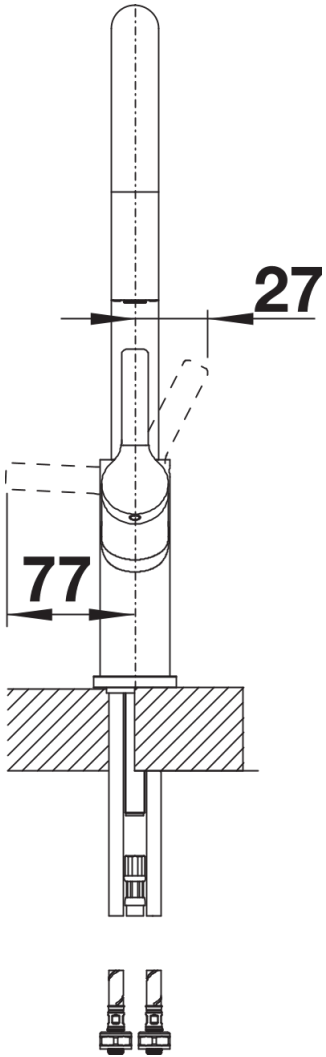

## Product information sheet CARENA-S Vario

Item no. 521368

## Planning information

---

- Please note:
- Requires a balanced high pressure supply only, min 2.0 bar, preferred 2.0 - 2.5 bar
- $\frac{3}{8}$ " BSP connectors required (not supplied)
- Height: 400
- Reach: 201
- Base: 50
- Tap hole:  $\varnothing 35$
- German warehouse stock.
- Allow 10 working days.

## Scope of supply

---

- Single lever monobloc mixer tap
- High long reach swan neck spout
- Concealed pull-out two-spray hose with change-over function
- With ceramic disc cartridge
- $\frac{3}{8}$ " flexible connector pipes, 450mm long
- Requires a balanced high pressure supply only, minimum 2.0 bar
- Fit metal stabilising bracket if required, item No. 513383

## Details

---

Swivel range

Side view