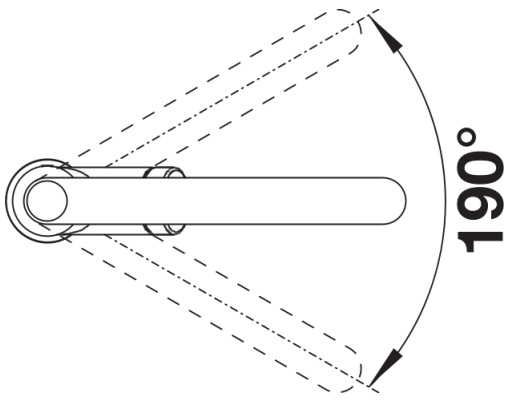

## Planning information

---

- Please note:
- Requires a balanced high pressure supply only, min 2.0 bar, preferred 2.0 - 2.5 bar
- $\frac{3}{8}$ " BSP connectors required (not supplied)
- Height: 400
- Reach: 201
- Base: 50
- Tap hole:  $\varnothing 35$
- German warehouse stock.
- Allow 10 working days.

## Scope of supply

---

- Single lever monobloc mixer tap
- High long reach swan neck spout
- Concealed pull-out two-spray hose with change-over function
- With ceramic disc cartridge
- $\frac{3}{8}$ " flexible connector pipes, 450mm long
- Requires a balanced high pressure supply only, minimum 2.0 bar
- Fit metal stabilising bracket if required, item No. 513383

## Details

---

Swivel range

Side view