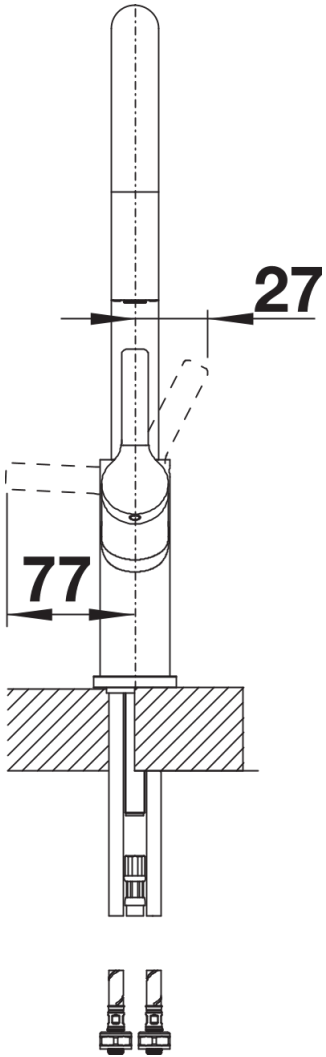

Product information sheet CARENA-S Vario

Item no. 521376

Benefits

- Classic modern premium mixer tap
- Covered pull-out two-spray hose with change-over function
- High arched outlet for easy filling of pots and vases
- High positioned, ergonomic control lever

Planning information

- Please note:
- Requires a balanced high pressure supply only, min 2.0 bar, preferred 2.0 - 2.5 bar
- $\frac{3}{8}$ " BSP connectors required (not supplied)
- Height: 400
- Reach: 201
- Base: 50
- Tap hole: $\varnothing 35$
- German warehouse stock.
- Allow 10 working days.

Scope of supply

- $\varnothing 35$ mm tap hole required
- Flexible connector pipes, 500 mm long and $\frac{3}{8}$ " nut
- Requires a balanced high pressure supply only, minimum 2.0 bar
- Fit metal stabilising bracket if required, item number 513383

Details

Swivel range

Side view