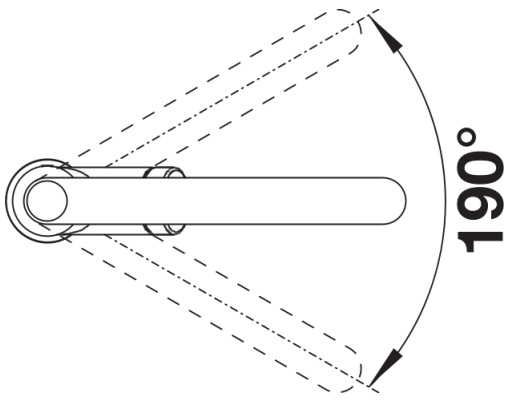

Product information sheet CARENA-S Vario

Item no. 521376

Benefits

- Classic modern premium mixer tap
- Covered pull-out two-spray hose with change-over function
- High arched outlet for easy filling of pots and vases
- High positioned, ergonomic control lever

Planning information

- Please note:
- Requires a balanced high pressure supply only, min 2.0 bar, preferred 2.0 - 2.5 bar
- $\frac{3}{8}$ " BSP connectors required (not supplied)
- Height: 400
- Reach: 201
- Base: 50
- Tap hole: $\varnothing 35$
- German warehouse stock.
- Allow 10 working days.

Scope of supply

- $\varnothing 35$ mm tap hole required
- Flexible connector pipes, 500 mm long and $\frac{3}{8}$ " nut
- Requires a balanced high pressure supply only, minimum 2.0 bar
- Fit metal stabilising bracket if required, item number 513383

Details

Swivel range

Side view