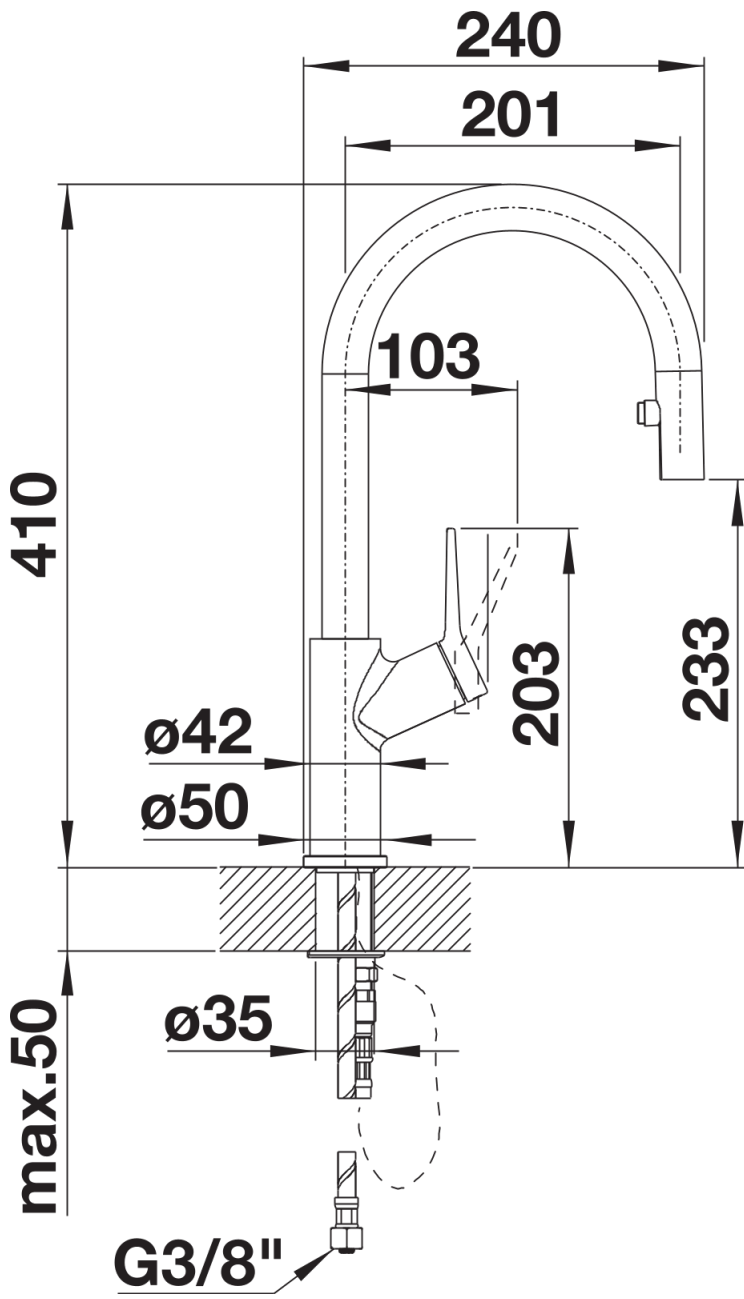

Planning information

- Please note:
- Requires a balanced high pressure supply only, min 2.0 bar, preferred 2.0 - 2.5 bar
- $\frac{3}{8}$ " BSP connectors required (not supplied)
- Height: 400
- Reach: 201
- Base: 50
- Tap hole: $\varnothing 35$
- German warehouse stock.
- Allow 10 working days.

Scope of supply

- $\varnothing 35$ mm tap hole required
- Flexible connector pipes, 500 mm long and $\frac{3}{8}$ " nut
- Requires a balanced high pressure supply only, minimum 2.0 bar
- Fit metal stabilising bracket if required, item number 513383

Details

Swivel range

Side view