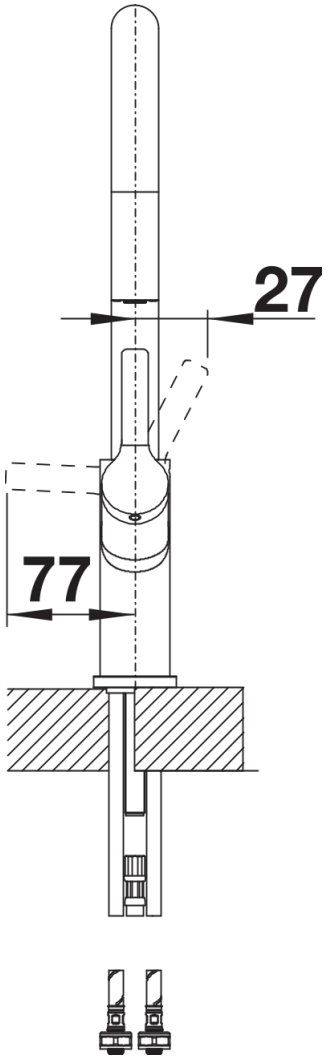

Product information sheet CARENA-S Vario

Item no. 526172

Benefits

- Classic modern premium mixer tap
- Covered pull-out two-spray hose with change-over function
- High arched outlet for easy filling of pots and vases
- High positioned, ergonomic control lever

Planning information

- Please note:
- Requires a balanced high pressure supply only, min 2.0 bar, preferred 2.0 - 2.5 bar
- $\frac{3}{8}$ " BSP connectors required (not supplied)
- Height: 400
- Reach: 201
- Base: 50
- Tap hole: $\varnothing 35$
- German warehouse stock.
- Allow 10 working days.

Scope of supply

- $\varnothing 35$ mm tap hole required
- Flexible connector pipes, 500 mm long and $\frac{3}{8}$ " nut
- Requires a balanced high pressure supply only, minimum 2.0 bar
- Fit metal stabilising bracket if required, item number 513383

Details

Swivel range

Side view