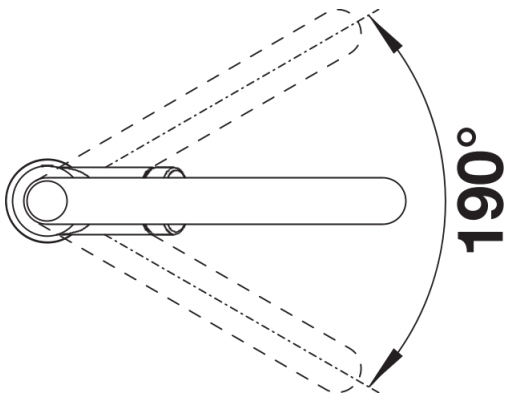

Product information sheet CARENA-S Vario

Item no. 526172

Benefits

- Classic modern premium mixer tap
- Covered pull-out two-spray hose with change-over function
- High arched outlet for easy filling of pots and vases
- High positioned, ergonomic control lever

Planning information

- Please note:
- Requires a balanced high pressure supply only, min 2.0 bar, preferred 2.0 - 2.5 bar
- $\frac{3}{8}$ " BSP connectors required (not supplied)
- Height: 400
- Reach: 201
- Base: 50
- Tap hole: $\varnothing 35$
- German warehouse stock.
- Allow 10 working days.

Scope of supply

- $\varnothing 35$ mm tap hole required
- Flexible connector pipes, 500 mm long and $\frac{3}{8}$ " nut
- Requires a balanced high pressure supply only, minimum 2.0 bar
- Fit metal stabilising bracket if required, item number 513383

Details

Swivel range

Side view