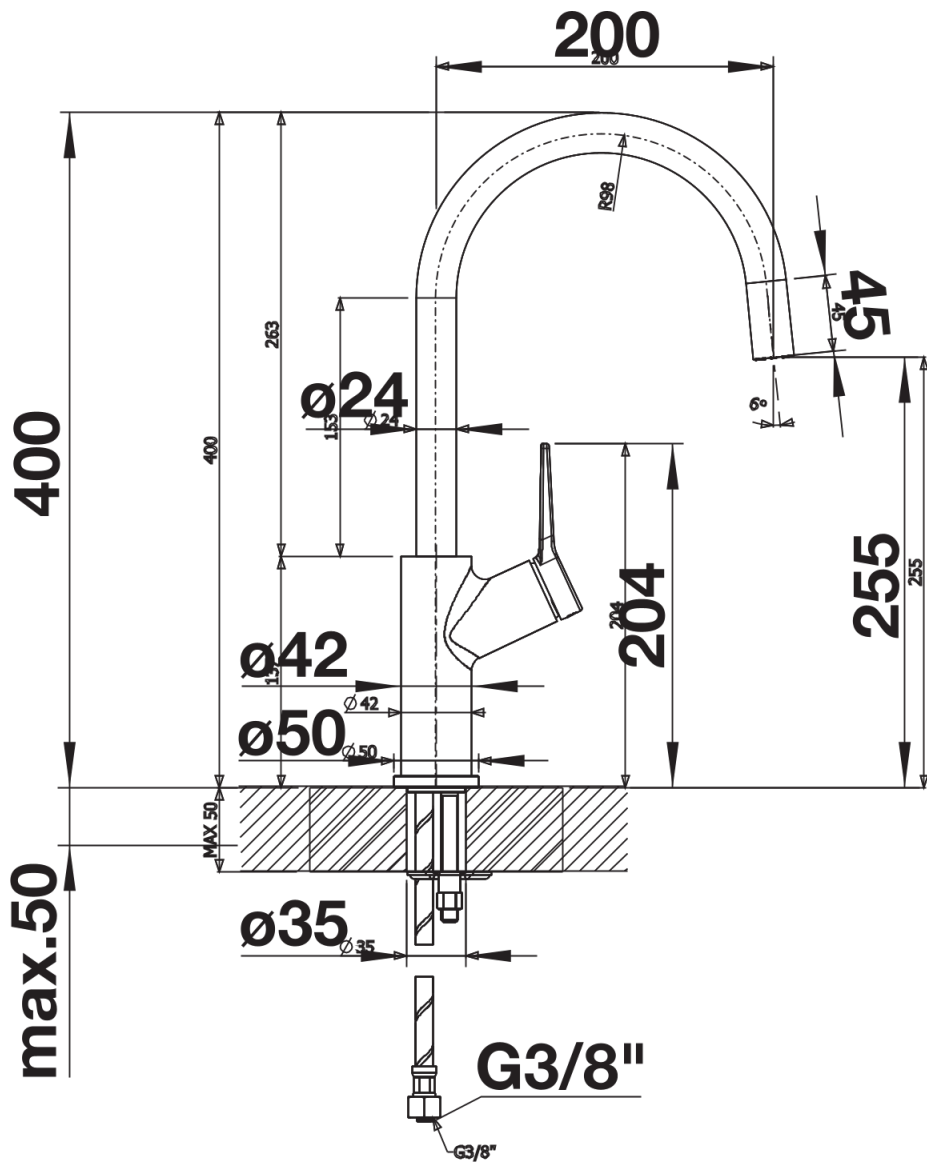

chrome

galvanic chrome

Planning information

- Please note:
- Requires a balanced high pressure supply only, min 2.0 bar, preferred 2.0 - 2.5 bar
- Height: 400
- Reach: 200
- Base: 50
- Tap hole: $\varnothing 35$

Scope of supply

- $\varnothing 35$ mm tap hole required
- Flexible connector pipes, 500 mm long and $\frac{3}{8}$ " nut
- Requires a balanced high pressure supply only, minimum 1.0 bar
- Fit metal stabilising bracket if required, item number 513383

Details

Swivel range

Side view