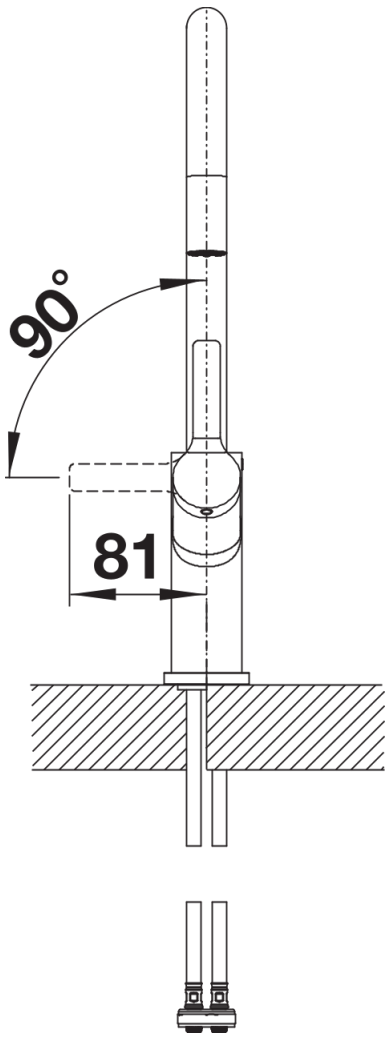

Product information sheet CARENA

Item no. 520766

Benefits

- Modern premium mixer tap
- High arched outlet for easy filling of pots and vases
- High positioned, ergonomic control lever

Colours

Available colours:

chrome

galvanic chrome

Planning information

- Please note:
- Requires a balanced high pressure supply only, min 2.0 bar, preferred 2.0 - 2.5 bar
- Height: 400
- Reach: 200
- Base: 50
- Tap hole: $\varnothing 35$

Scope of supply

- $\varnothing 35$ mm tap hole required
- Flexible connector pipes, 500 mm long and $\frac{3}{8}$ " nut
- Requires a balanced high pressure supply only, minimum 1.0 bar
- Fit metal stabilising bracket if required, item number 513383

Details

Swivel range

Side view