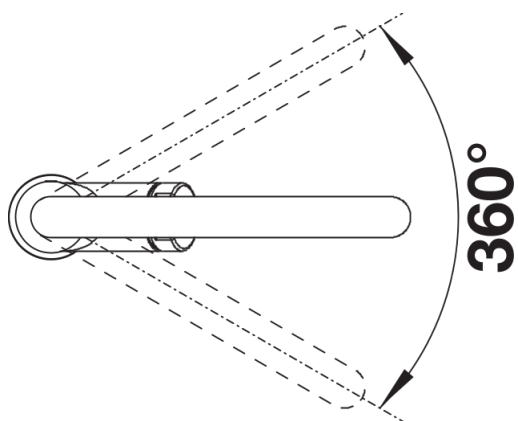

chrome

galvanic chrome

Planning information

- Please note:
- Requires a balanced high pressure supply only, min 2.0 bar, preferred 2.0 - 2.5 bar
- Height: 400
- Reach: 200
- Base: 50
- Tap hole: $\varnothing 35$

Scope of supply

- $\varnothing 35$ mm tap hole required
- Flexible connector pipes, 500 mm long and $\frac{3}{8}$ " nut
- Requires a balanced high pressure supply only, minimum 1.0 bar
- Fit metal stabilising bracket if required, item number 513383

Details

Swivel range

Side view