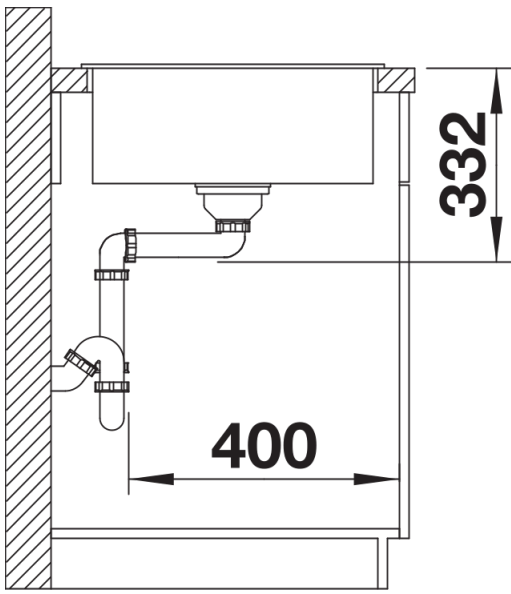

Product information sheet ZIA 5 S

Item no. 520515

Benefits

- Modern design with clear lines
- Straight-lined outer contour emphasised by the narrow rim
- Characteristic tap ledge as a frame that enlarges the drainer

Colours

Available colours:

- black
- anthracite
- volcano grey
- white
- soft white

SILGRANIT white

Planning information

- Cut out size: 840 x 480 x R15, Universal handing

Scope of supply

- Waste fitting with space-saving pipe
- 3 1/2" basket strainer
- German warehouse stock
- please allow 10 working days

Details

Top view

Cut-out

Front view

Side view