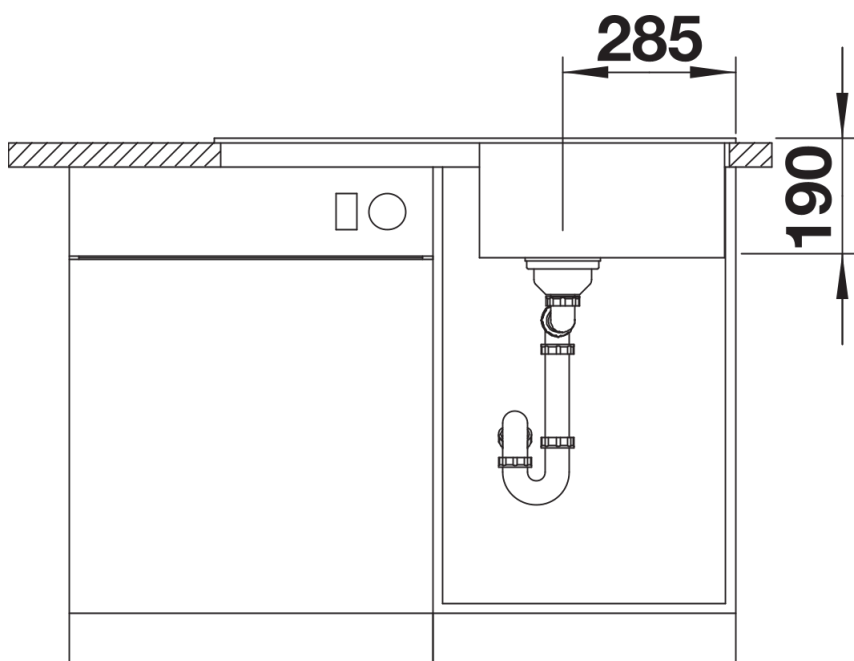

Product information sheet ZIA 5 S

Item no. 520515

Benefits

- Modern design with clear lines
- Straight-lined outer contour emphasised by the narrow rim
- Characteristic tap ledge as a frame that enlarges the drainer

Colours

Available colours:

- black
- anthracite
- volcano grey
- white
- soft white

SILGRANIT white

Planning information

- Cut out size: 840 x 480 x R15, Universal handing

Scope of supply

- Waste fitting with space-saving pipe
- 3 1/2" basket strainer
- German warehouse stock
- please allow 10 working days

Details

Top view

Cut-out

Front view

Side view