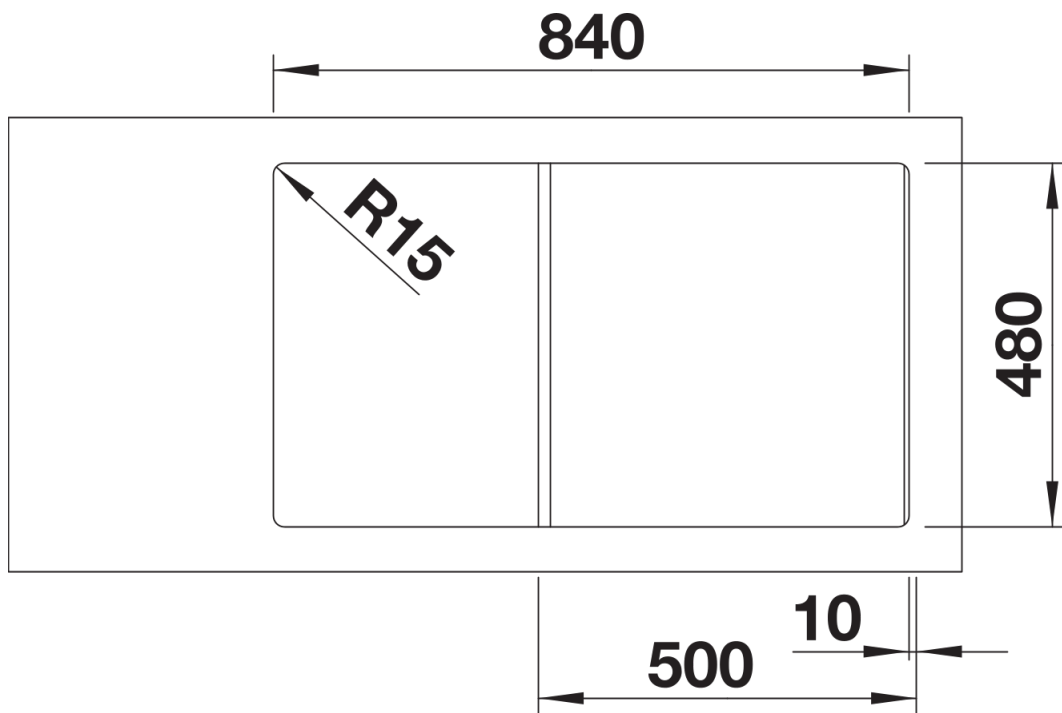

Product information sheet ZIA 5 S

Item no. 520515

Benefits

- Modern design with clear lines
- Straight-lined outer contour emphasised by the narrow rim
- Characteristic tap ledge as a frame that enlarges the drainer

Colours

Available colours:

- black
- anthracite
- volcano grey
- white
- soft white

SILGRANIT white

Planning information

- Cut out size: 840 x 480 x R15, Universal handing

Scope of supply

- Waste fitting with space-saving pipe
- 3 1/2" basket strainer
- German warehouse stock
- please allow 10 working days

Details

Top view

Cut-out

Front view

Side view