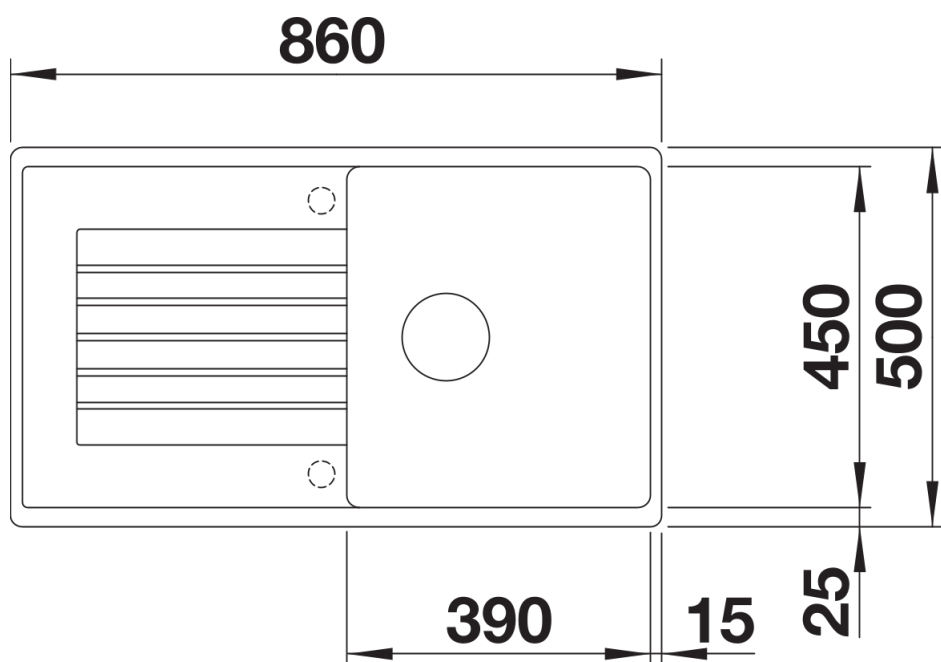

Product information sheet ZIA 5 S

Item no. 520515

Benefits

- Modern design with clear lines
- Straight-lined outer contour emphasised by the narrow rim
- Characteristic tap ledge as a frame that enlarges the drainer

Colours

Available colours:

- black
- anthracite
- volcano grey
- white
- soft white

SILGRANIT white

Planning information

- Cut out size: 840 x 480 x R15, Universal handing

Scope of supply

- Waste fitting with space-saving pipe
- 3 1/2" basket strainer
- German warehouse stock
- please allow 10 working days

Details

Top view

Cut-out

Front view

Side view