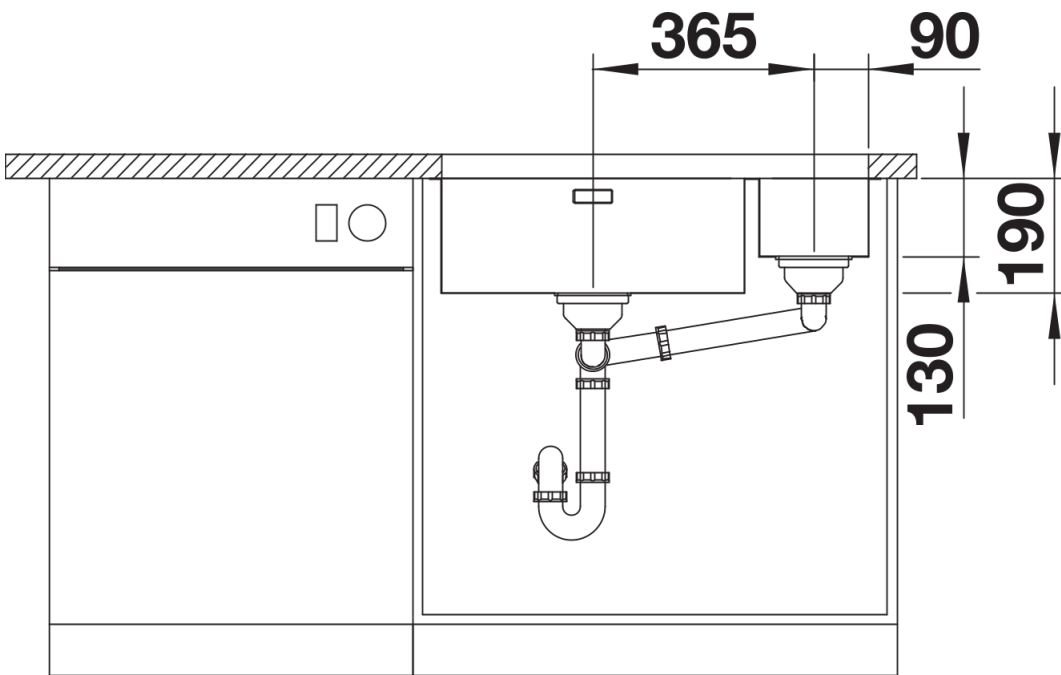

Planning information

- Cut out: 705 x 400 x R22
- Please state hand of bowl

Scope of supply

- Waste and overflow fitting with space-saving pipe
- 3 ½" InFino basket strainer
- fixing kit included

Details

Top view

Cut-out

Front view

Side view