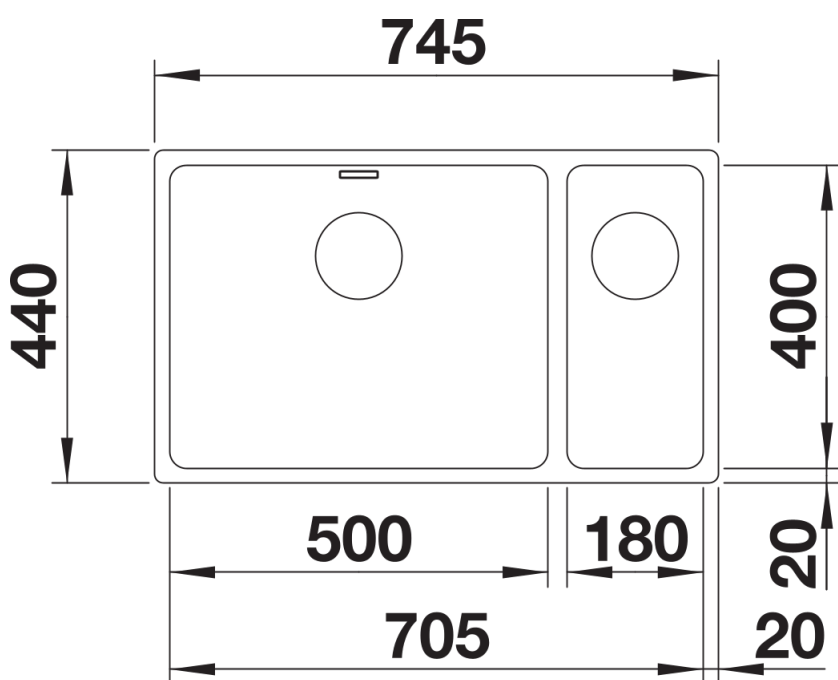

Product information sheet ANDANO 500/180-U

Item no. 522989

Benefits

- Unique composition of visual forms and functional detailing
- The combination of radii and surface design creates a modern design
- High quality features consisting of a covered C-overflow and modern basket strainer
- For undermount installation
- Optional premium accessories are available

Planning information

- Cut out: 705 x 400 x R22
- Please state hand of bowl

Scope of supply

- Waste and overflow fitting with space-saving pipe
- 3 ½" InFino basket strainer
- fixing kit included

Details

Top view

Cut-out

Front view

Side view