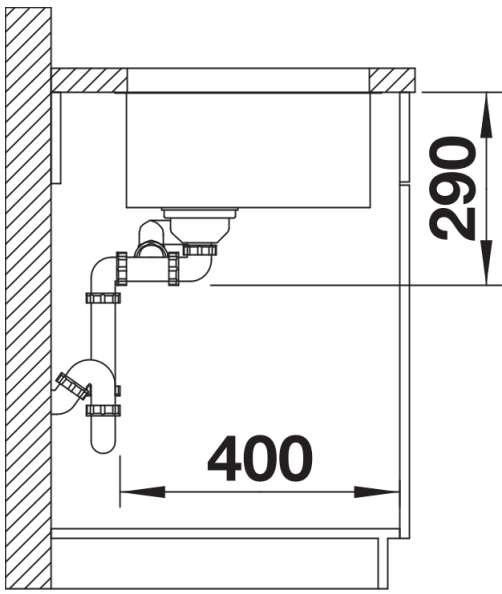

Planning information

- Cut out: 705 x 400 x R22
- Please state hand of bowl

Scope of supply

- Waste and overflow fitting with space-saving pipe
- 3 ½" InFino basket strainer
- fixing kit included

Details

Top view

Cut-out

Front view

Side view