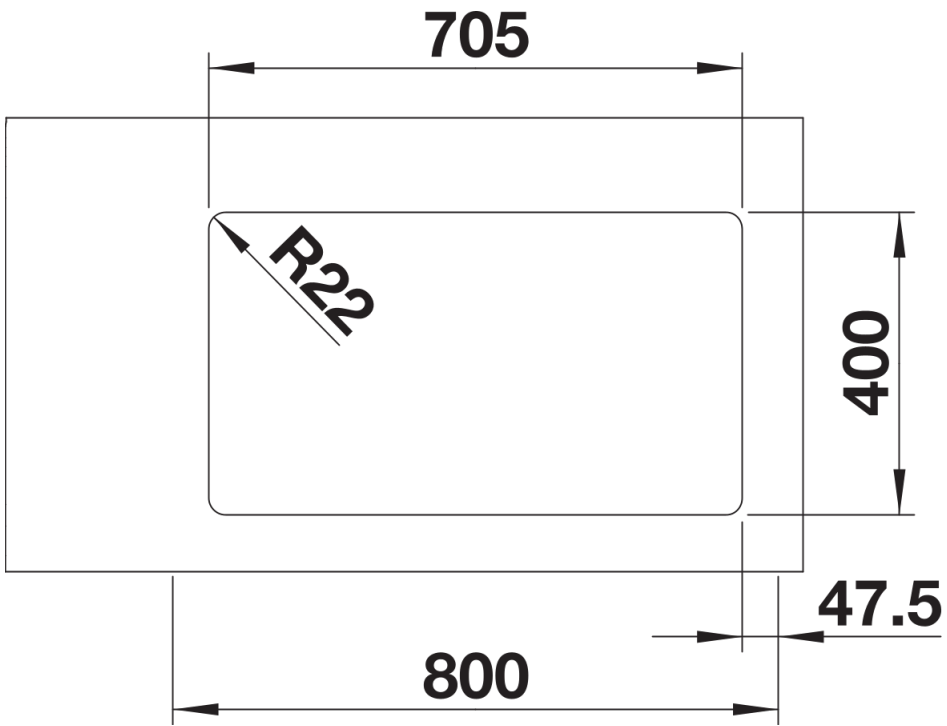

Planning information

- Cut out: 705 x 400 x R22
- Please state hand of bowl

Scope of supply

- Waste and overflow fitting with space-saving pipe
- 3 ½" InFino basket strainer
- fixing kit included

Details

Top view

Cut-out

Front view

Side view