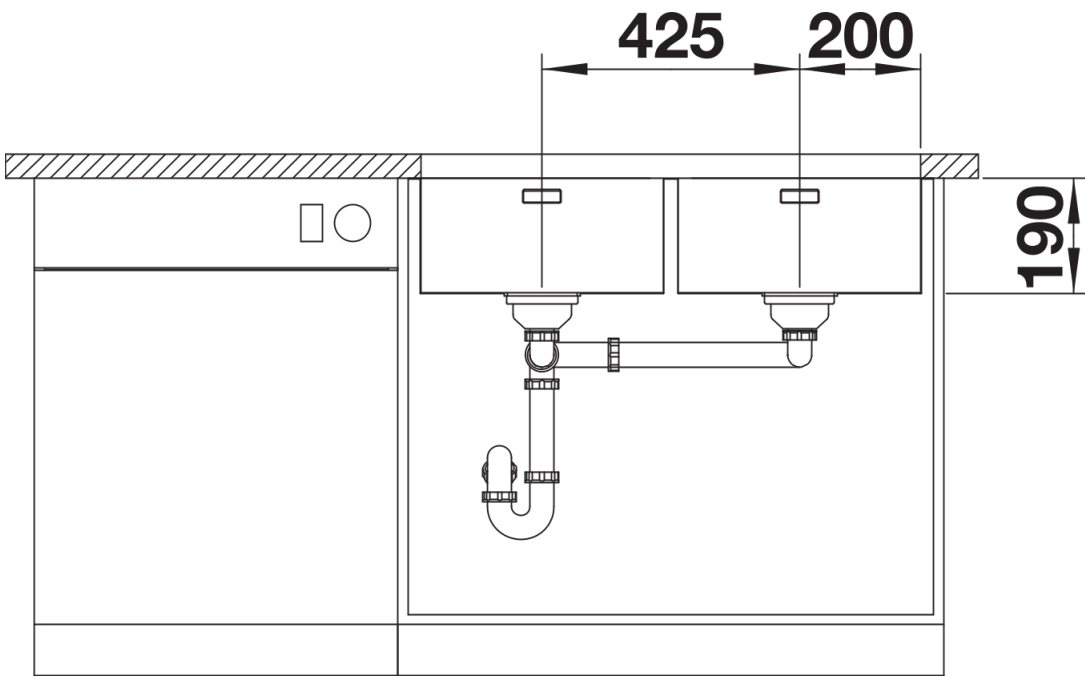

## Planning information

---

- Cut out: 825 x 400 x R22
- Universal handing

## Scope of supply

---

- Waste and overflow fitting with space-saving pipe
- 3 ½" InFino basket strainer
- fixing kit included

## Details

---

Top view

Cut-out

Front view

Side view