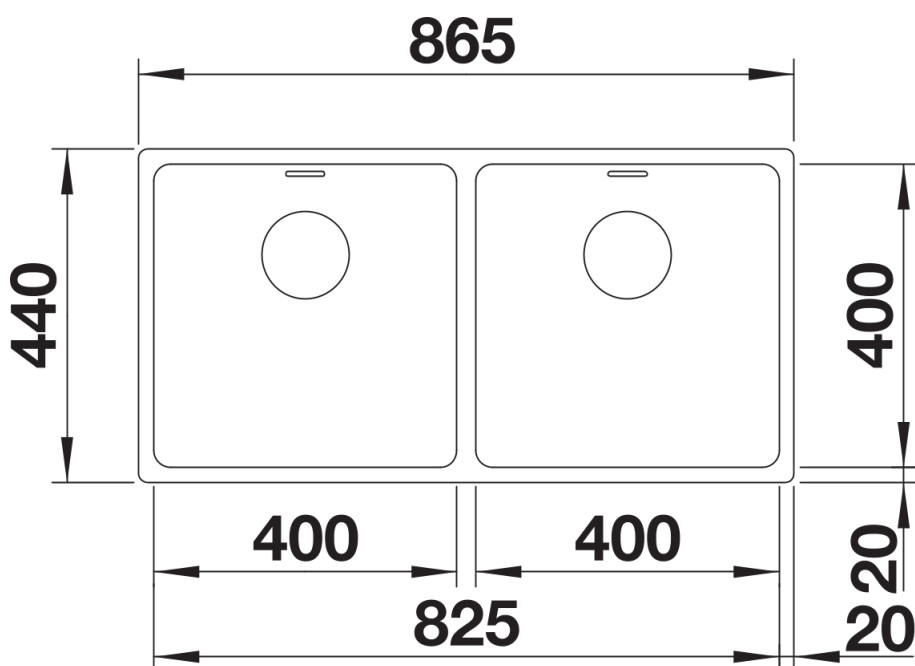

## Planning information

---

- Cut out: 825 x 400 x R22
- Universal handing

## Details

---

Top view

Cut-out

Front view

Side view