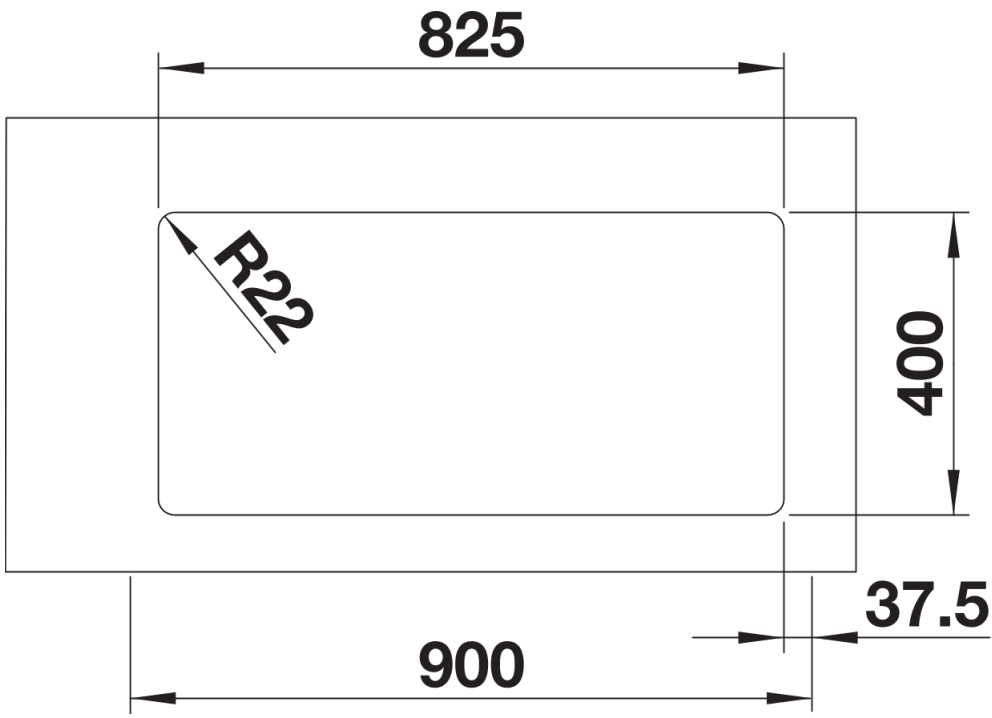

## Planning information

---

- Cut out: 825 x 400 x R22
- Universal handing

## Scope of supply

---

- Waste and overflow fitting with space-saving pipe
- 3 ½" InFino basket strainer
- fixing kit included

## Details

---

Top view

Cut-out

Front view

Side view