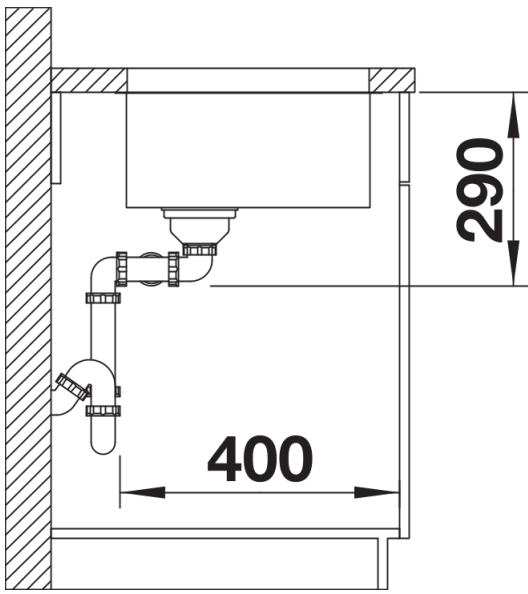

## Planning information

---

- Cut out: 825 x 400 x R22
- Universal handing

## Scope of supply

---

- Waste and overflow fitting with space-saving pipe
- 3 ½" InFino basket strainer
- fixing kit included

## Details

---

Top view

Cut-out

Front view

Side view