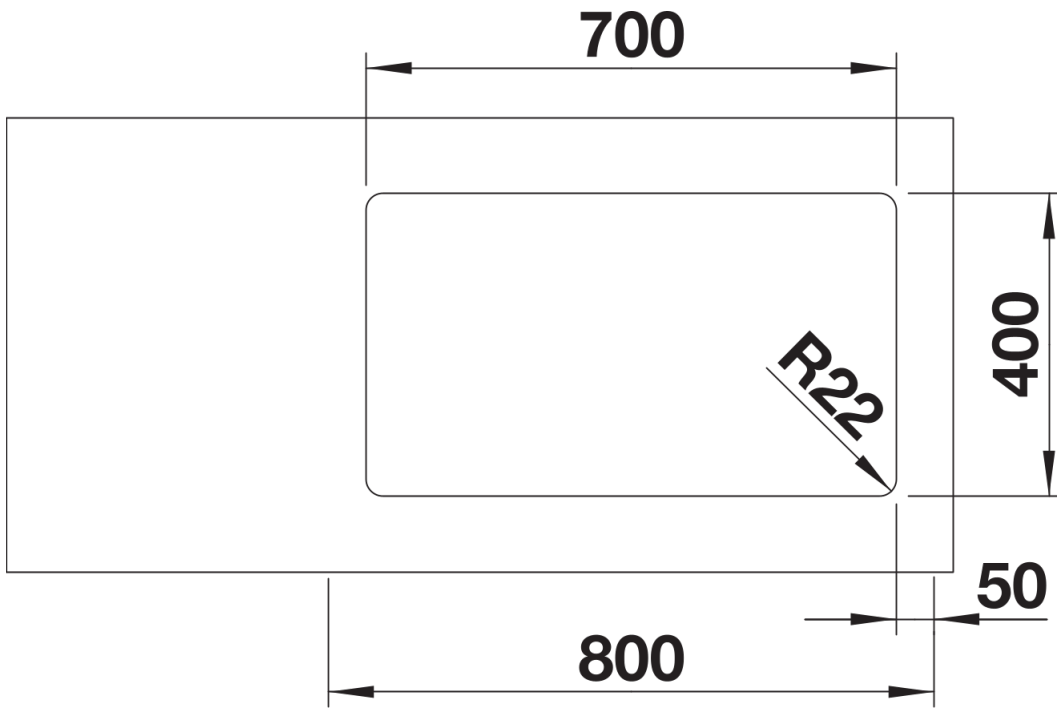

## Planning information

---

- Cut out size: 700 x 400 x R22
- Universal handing

## Scope of supply

---

- Waste and overflow fitting with space-saving pipe
- 3 ½" InFino basket strainer
- fixing kit included

## Details

---

Top view

Cut-out

Front view

Side view