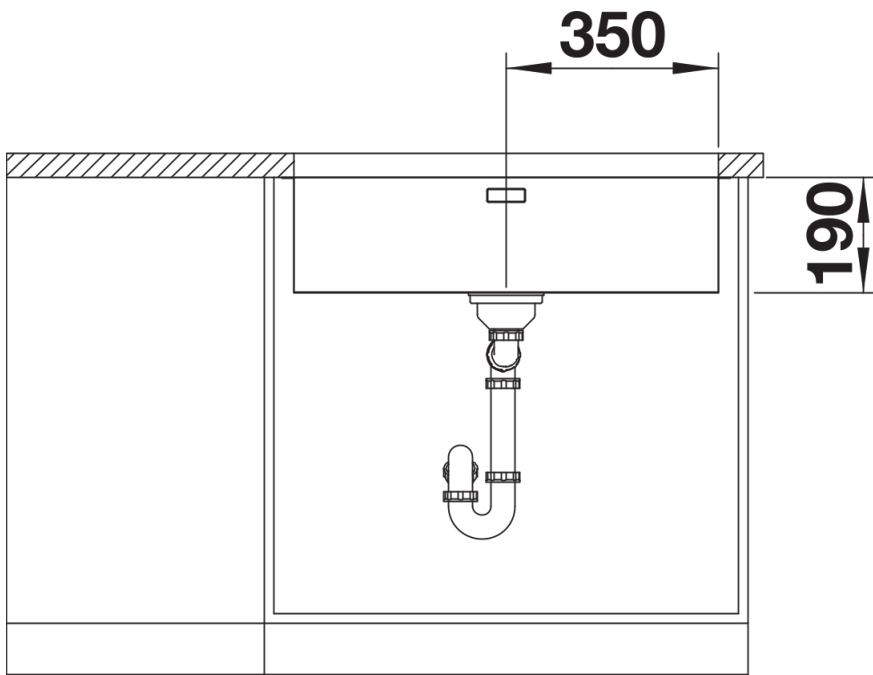

## Planning information

---

- Cut out size: 700 x 400 x R22
- Universal handing

## Scope of supply

---

- Waste and overflow fitting with space-saving pipe
- 3 ½" InFino basket strainer
- fixing kit included

## Details

---

Top view

Cut-out

Front view

Side view