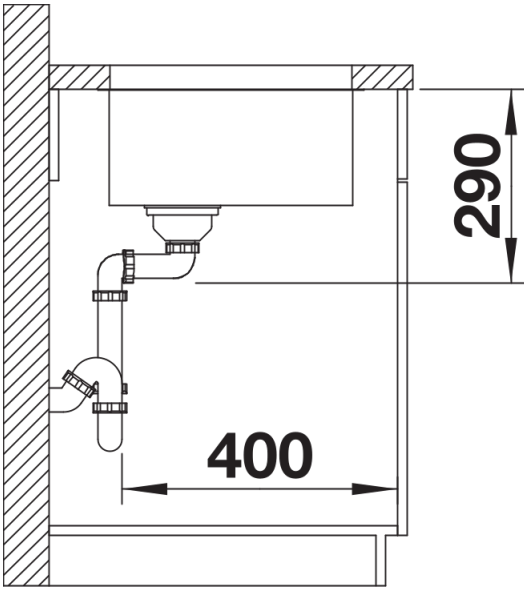

## Planning information

---

- Cut out size: 700 x 400 x R22
- Universal handing

## Scope of supply

---

- Waste and overflow fitting with space-saving pipe
- 3 ½" InFino basket strainer
- fixing kit included

## Details

---

Top view

Cut-out

Front view

Side view