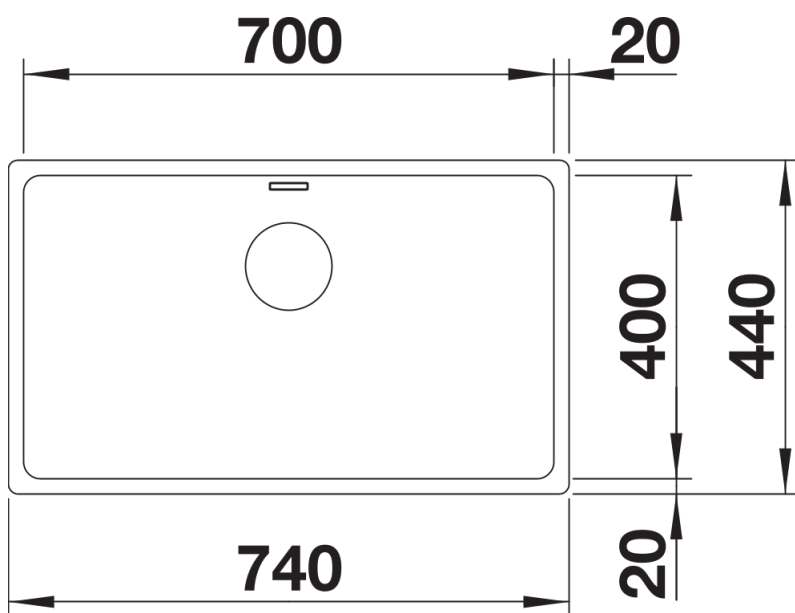

## Planning information

---

- Cut out size: 700 x 400 x R22
- Universal handing

## Details

---

Top view

Cut-out

Front view

Side view