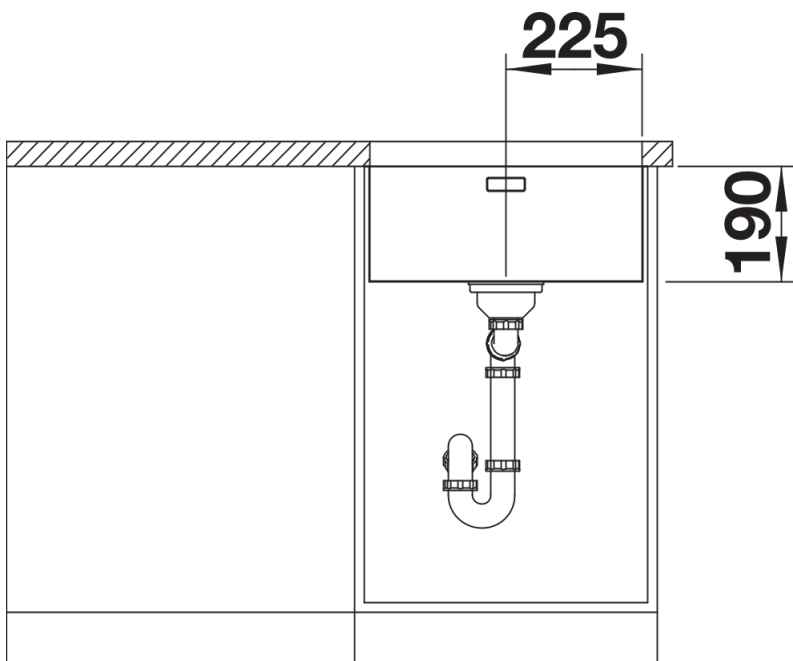

Planning information

- Cut out: 450 x 400 x R22
- Universal handing

Scope of supply

- Waste and overflow fitting with space-saving pipe
- 3 ½" InFino basket strainer
- fixing kit included

Details

Top view

Cut-out

Front view

Side view