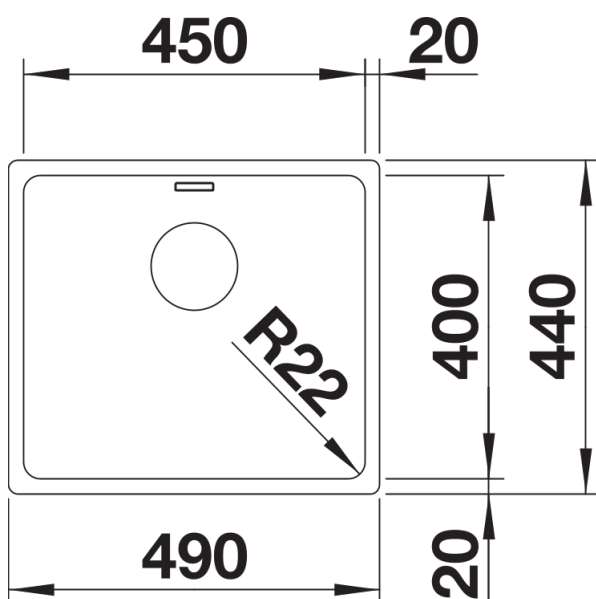

Product information sheet ANDANO 450-U

Item no. 522963

Benefits

- Unique composition of visual forms and functional detailing
- The combination of radii and surface design creates a modern design
- High quality features consisting of a covered C-overflow and modern basket strainer
- For undermount installation
- Optional premium accessories are available

Planning information

- Cut out: 450 x 400 x R22
- Universal handing

Scope of supply

- Waste and overflow fitting with space-saving pipe
- 3 ½" InFino basket strainer
- fixing kit included

Details

Top view

Cut-out

Front view

Side view