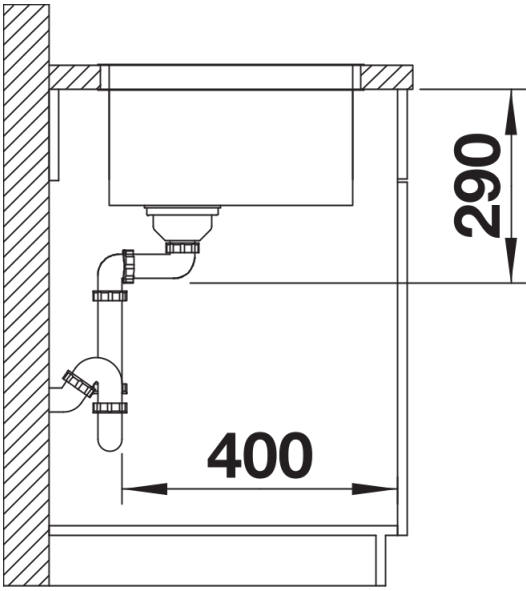

Planning information

- Cut out: 450 x 400 x R22
- Universal handing

Scope of supply

- Waste and overflow fitting with space-saving pipe
- 3 ½" InFino basket strainer
- fixing kit included

Details

Top view

Cut-out

Front view

Side view