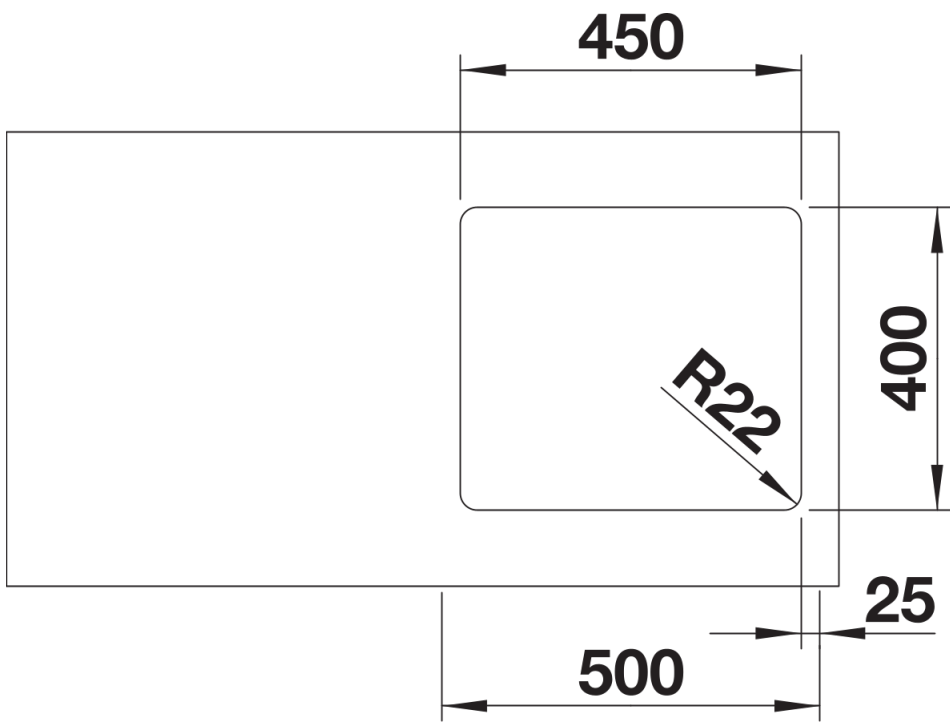

Planning information

- Cut out: 450 x 400 x R22
- Universal handing

Scope of supply

- Waste and overflow fitting with space-saving pipe
- 3 ½" InFino basket strainer
- fixing kit included

Details

Top view

Cut-out

Front view

Side view