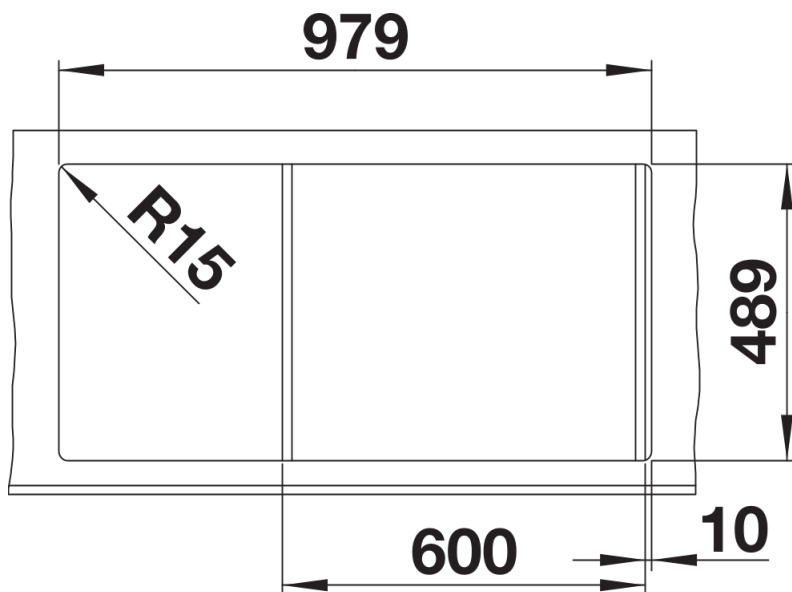

## Planning information

---

- Cut out size: 979 x 489 x R15, Please state hand of bowl

## Details

---

Top view

Cut-out

Front view

Side view