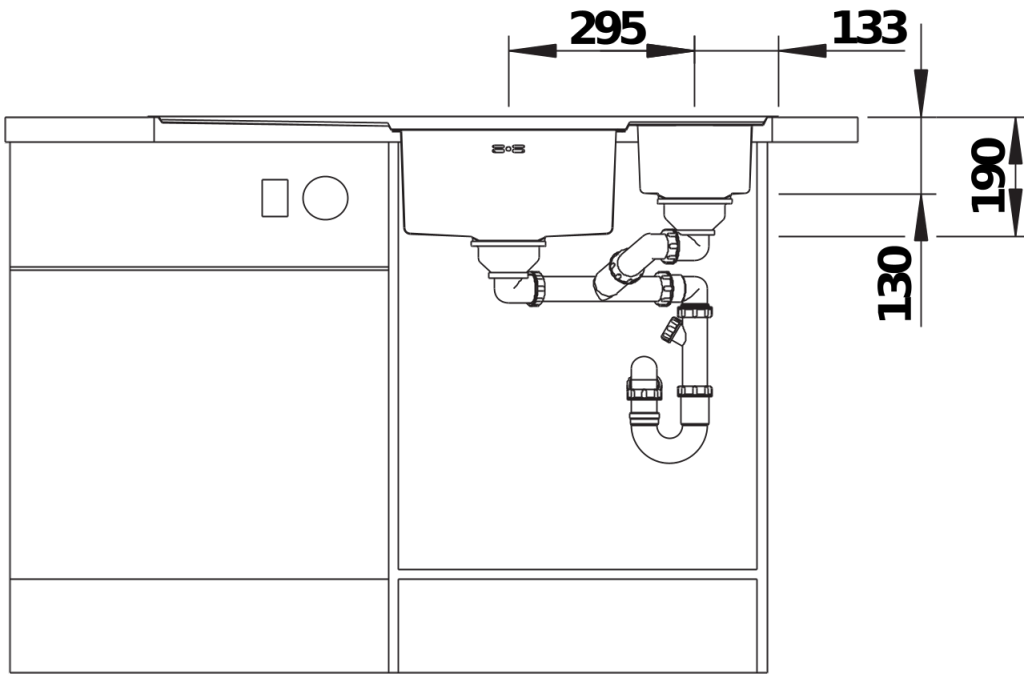

## Planning information

---

- Cut out size: 979 x 489 x R15, Please state hand of bowl

## Scope of supply

---

- Movable glass cutting board
- multifunctional colander in stainless steel
- waste fitting with space-saving pipe
- 3 ½" InFino basket strainer
- pop-up waste for main bowl

234047 - Glass cutting board

## Details

---

Top view

Cut-out

Front view

Side view