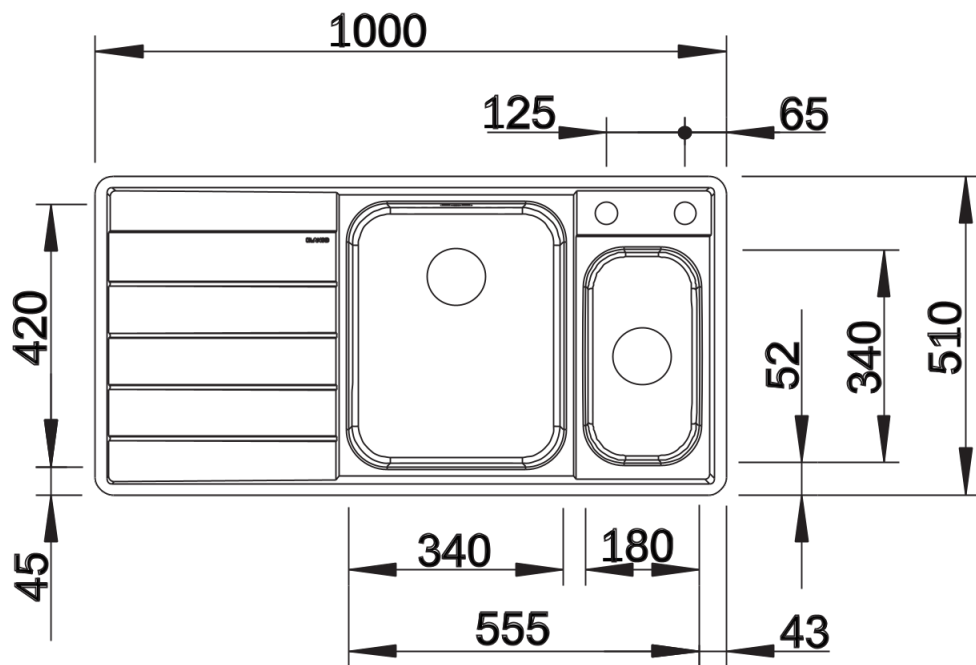

## Planning information

---

- Cut out size: 979 x 489 x R15, Please state hand of bowl

## Scope of supply

---

- Movable glass cutting board
- multifunctional colander in stainless steel
- waste fitting with space-saving pipe
- 3 ½" InFino basket strainer
- pop-up waste for main bowl

234047 - Glass cutting board

## Details

---

Top view

Cut-out

Front view

Side view