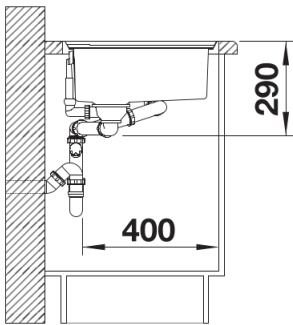

## Planning information

---

- Cut out size: 979 x 489 x R15, Please state hand of bowl

## Details

---

Top view

Cut-out

Front view

Side view