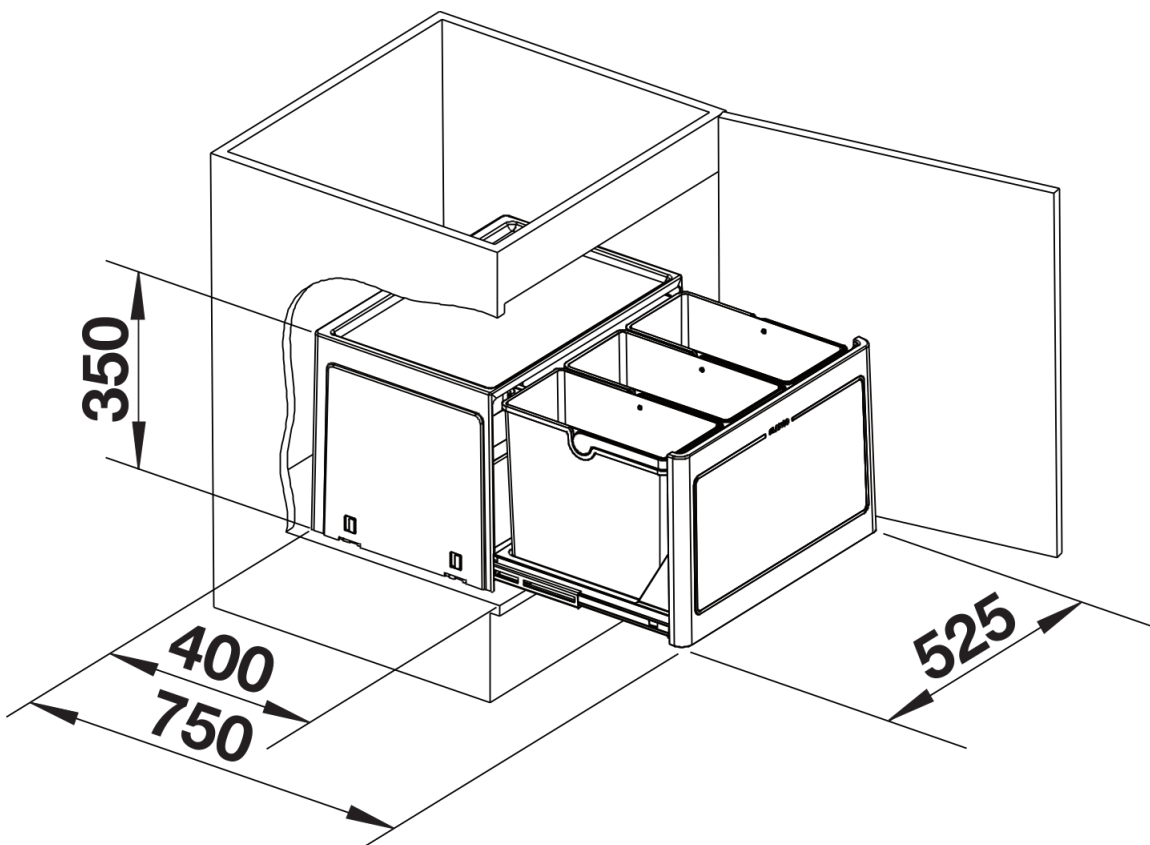

Product information sheet BOTTON Pro 60/3 Manual

Item no. 517469

Benefits

- Simple assembly for quick and easy installation
- Stable system with clever integrated design
- Easy-glide ball guidance for full extension
- Functional handle for comfortable handling
- Best space utilisation for 45 and 60 base cabinets
- Easy-to-clean buckets with ergonomic handle
- Large waste or storage space volume in compact space

Planning information

- Advice for installation of BLANCO BOTTON Pro Manual:
- Please take into account the width of the cabinet door hinges. Installation depth 400mm.

Scope of supply

- 39 litre capacity
- 3 x 13 litre containers
- Template provided

Details

Top view

PRODUKT_3D