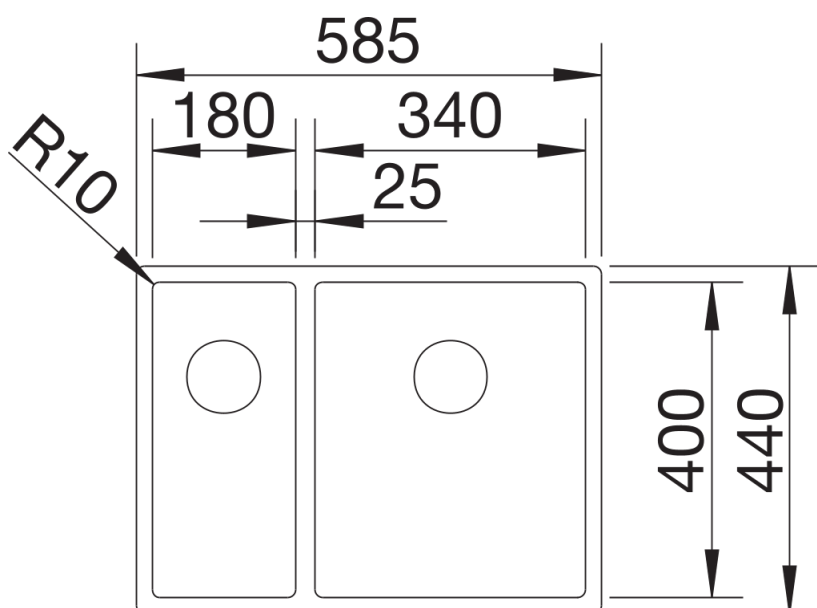

Product information sheet CLARON 340/180-IF

Item no. 521608

Benefits

- Elegant-pure bowl design
- Concise 10 mm radius for a more refined design
- IF flat rim
- Optimum utilisation of the bowl capacity thanks to extra-deep bowls and distinctively small radii
- InFino drain system – elegantly integrated and easy-care

Planning information

- Cut out: Template provided
- Please state hand of bowl

Scope of supply

- Waste and overflow fitting with space-saving pipe
- 3 ½" InFino basket strainer
- fixing kit included

Details

Top view

Cut-out

Front view