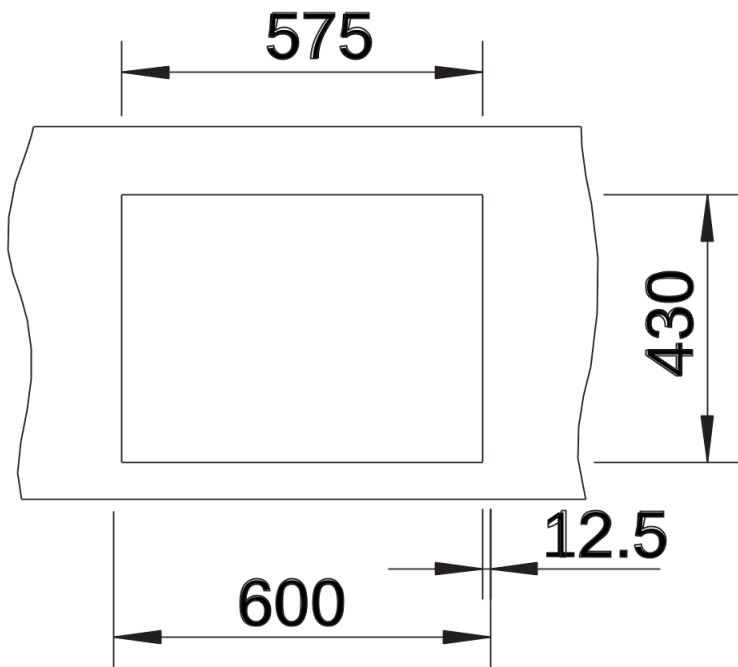

Product information sheet CLARON 340/180-IF

Item no. 521608

Benefits

- Elegant-pure bowl design
- Concise 10 mm radius for a more refined design
- IF flat rim
- Optimum utilisation of the bowl capacity thanks to extra-deep bowls and distinctively small radii
- InFino drain system – elegantly integrated and easy-care

Planning information

- Cut out: Template provided
- Please state hand of bowl

Scope of supply

- Waste and overflow fitting with space-saving pipe
- 3 ½" InFino basket strainer
- fixing kit included

Details

Top view

Cut-out

Front view