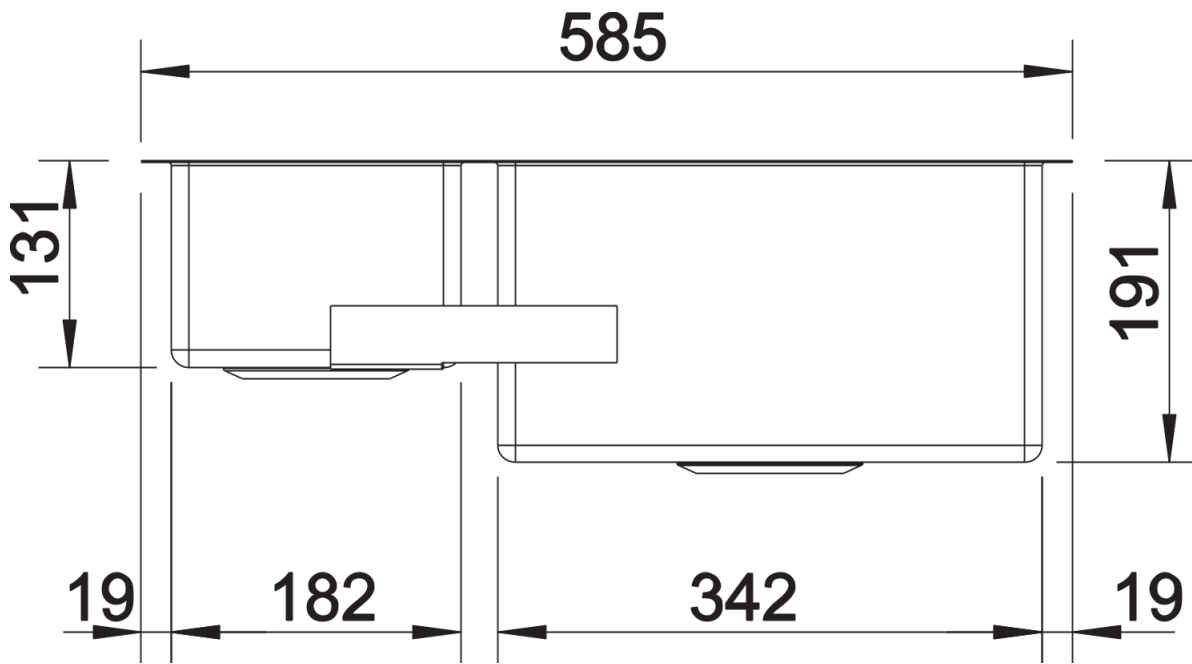

Product information sheet CLARON 340/180-IF

Item no. 521608

Benefits

- Elegant-pure bowl design
- Concise 10 mm radius for a more refined design
- IF flat rim
- Optimum utilisation of the bowl capacity thanks to extra-deep bowls and distinctively small radii
- InFino drain system – elegantly integrated and easy-care

Planning information

- Cut out: Template provided
- Please state hand of bowl

Scope of supply

- Waste and overflow fitting with space-saving pipe
- 3 ½" InFino basket strainer
- fixing kit included

Details

Top view

Cut-out

Front view