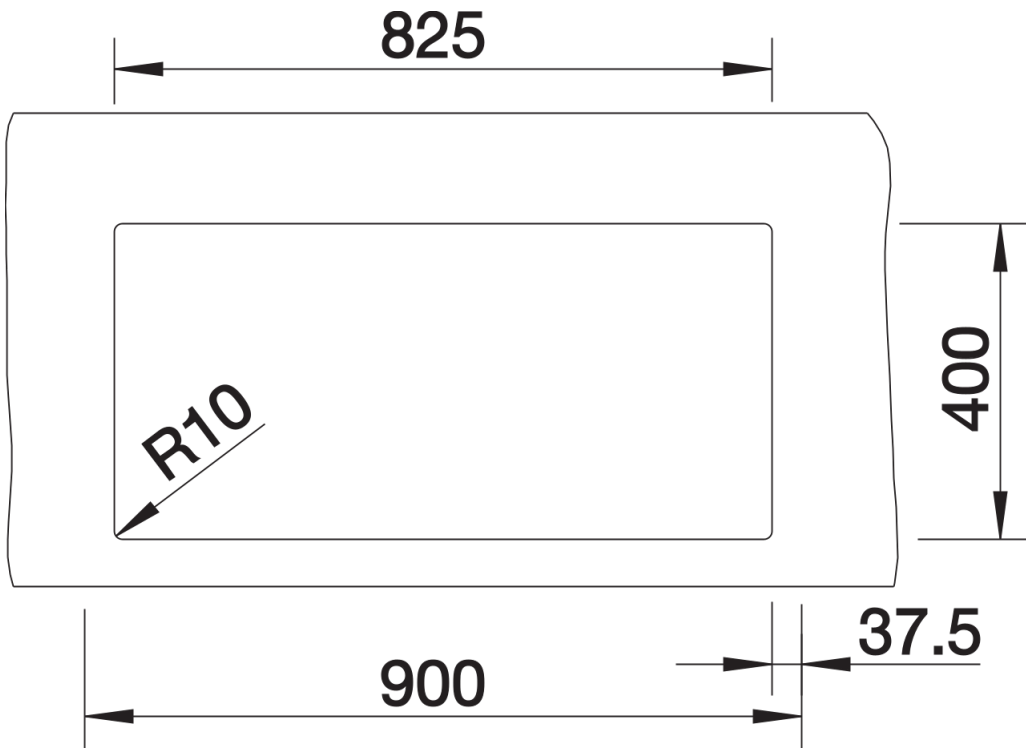

Product information sheet CLARON 400/400-U

Item no. 521618

Benefits

- Elegant-pure bowl design
- Concise 10 mm radius for a more refined design, without doing away with practical benefits
- Optimum utilisation of the bowl capacity thanks to extra-deep bowls and distinctively small radii
- InFino drain system – elegantly integrated and easy-care

Planning information

- Cut out: Template provided
- Technical note: The undermount bowl edge is not closed at the corners.

Scope of supply

- Waste and overflow fitting with space-saving pipe
- 3 ½" InFino basket strainer
- fixing kit included

Details

Top view

Cut-out