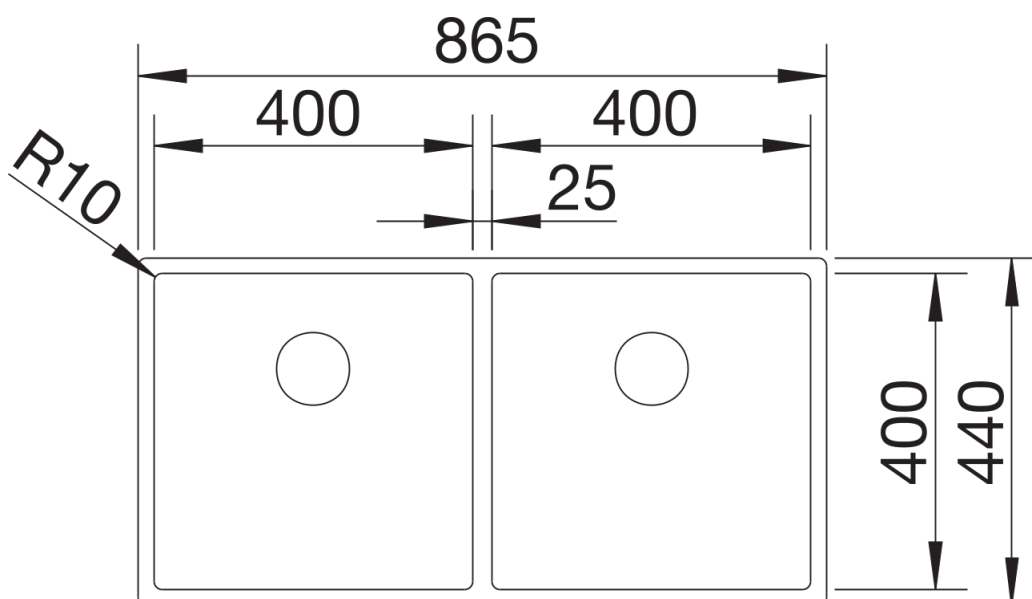

Product information sheet CLARON 400/400-U

Item no. 521618

Benefits

- Elegant-pure bowl design
- Concise 10 mm radius for a more refined design, without doing away with practical benefits
- Optimum utilisation of the bowl capacity thanks to extra-deep bowls and distinctively small radii
- InFino drain system – elegantly integrated and easy-care

Planning information

- Cut out: Template provided
- Technical note: The undermount bowl edge is not closed at the corners.

Scope of supply

- Waste and overflow fitting with space-saving pipe
- 3 ½" InFino basket strainer
- fixing kit included

Details

Top view

Cut-out