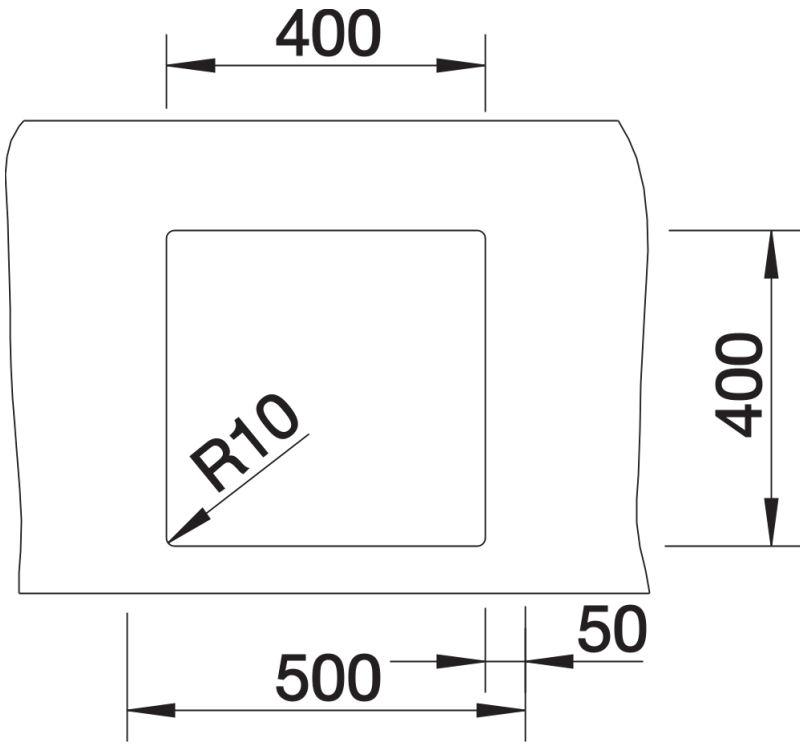

## Planning information

---

- Cut out: Template provided
- Technical note: The undermount bowl edge is not closed at the corners.

## Scope of supply

---

- Waste and overflow fitting with space-saving pipe
- 3 ½" InFino basket strainer
- fixing kit included

## Details

---

Top view

Cut-out