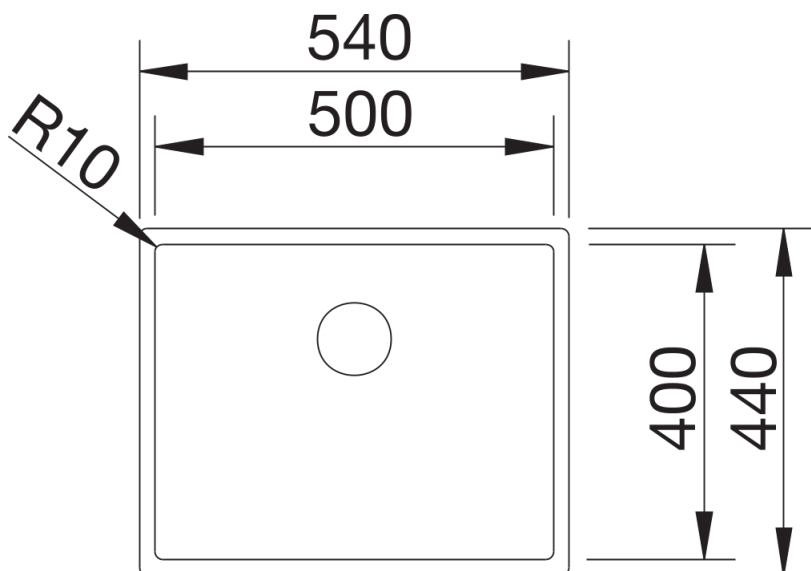

Planning information

- Cut out: Template provided
- Universal handing
- Technical note: The undermount bowl edge is not closed at the corners.

Scope of supply

- Waste and overflow fitting with space-saving pipe
- 3 ½" InFino basket strainer
- fixing kit included

Details

Top view