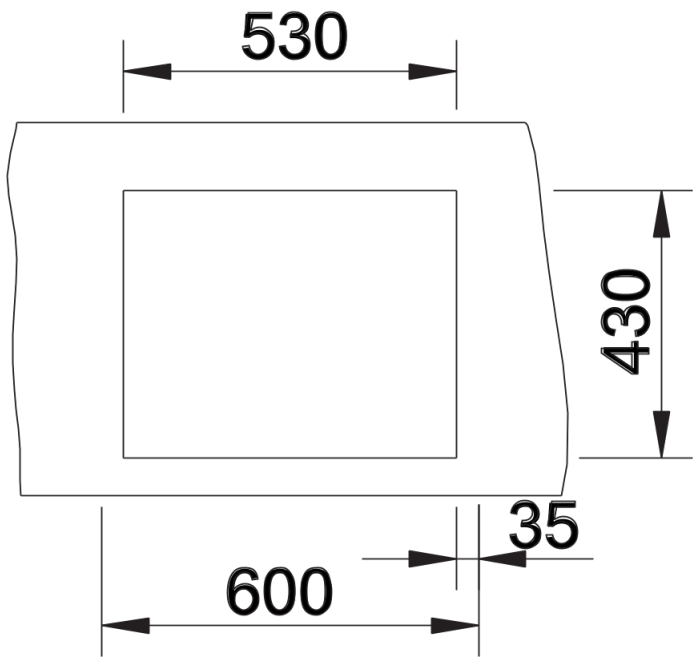

## Planning information

---

- Cut out: Template provided
- Universal handing
- Technical note: The undermount bowl edge is not closed at the corners.

## Scope of supply

---

- Waste and overflow fitting with space-saving pipe
- 3 ½" InFino basket strainer
- fixing kit included

## Details

---

Top view

Cut-out