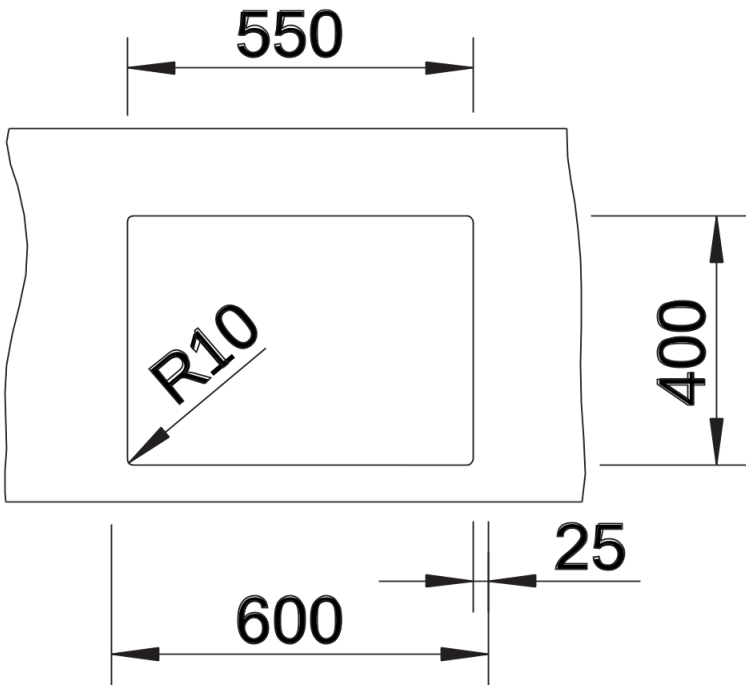

## Planning information

---

- Cut out: Template provided
- Technical note: The undermount bowl edge is not closed at the corners.

## Scope of supply

---

- Waste and overflow fitting with space-saving pipe
- 3 ½" InFino basket strainer
- fixing kit included

## Details

---

Top view

Cut-out