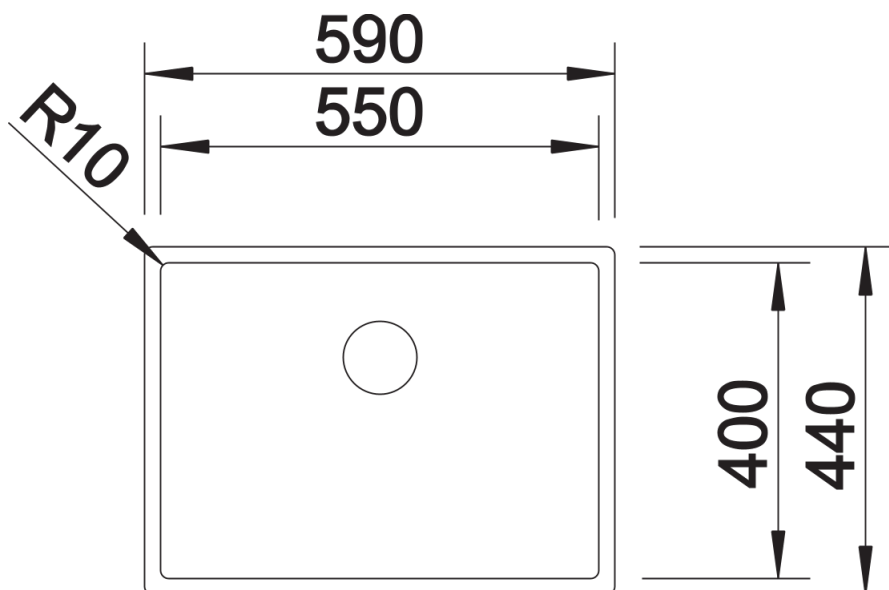

## Planning information

---

- Cut out: Template provided
- Technical note: The undermount bowl edge is not closed at the corners.

## Scope of supply

---

- Waste and overflow fitting with space-saving pipe
- 3 ½" InFino basket strainer
- fixing kit included

## Details

---

Top view

Cut-out